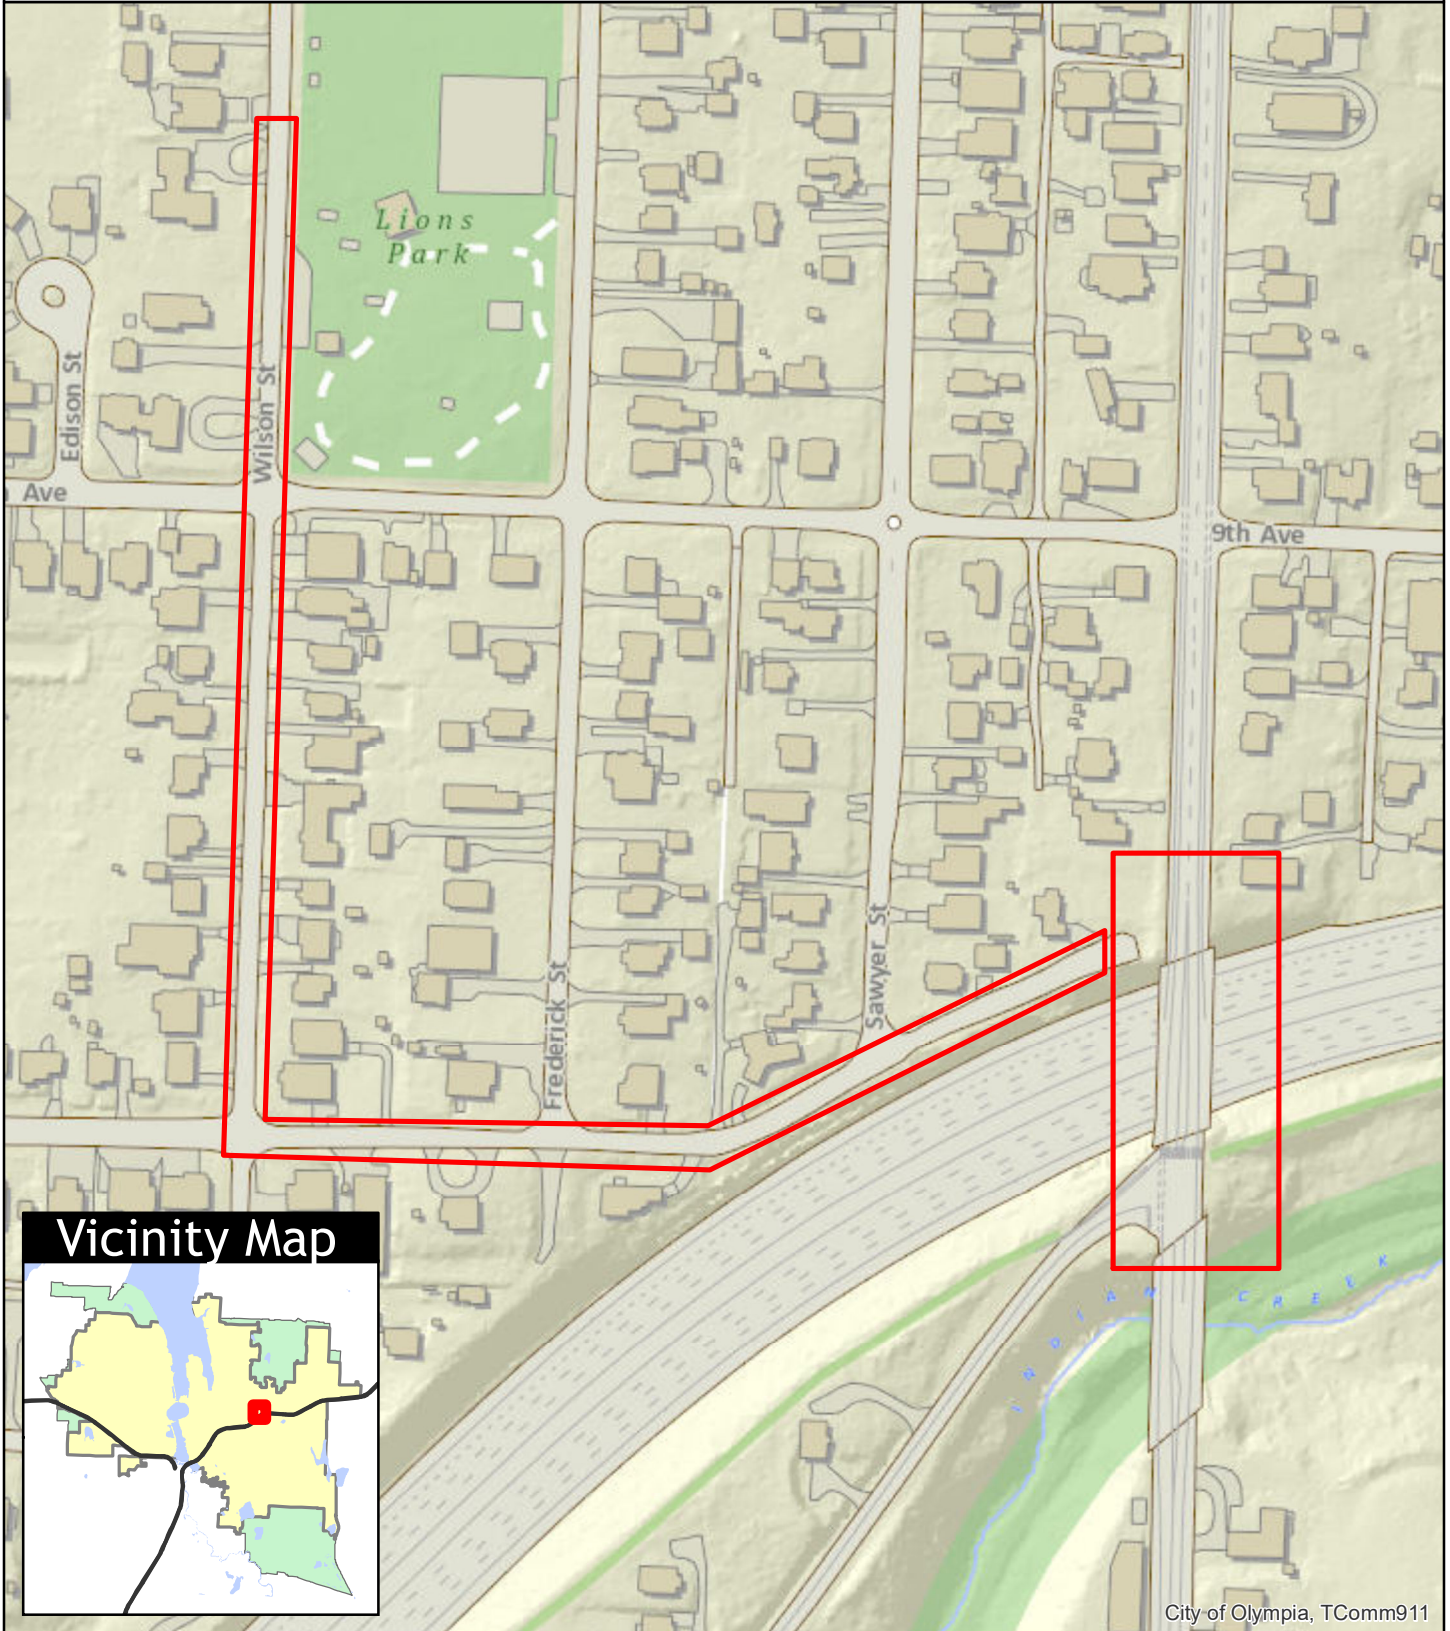

Boulevard Trail Crossing

Vicinity Map: Project 2129G

City of Olympia | Capital of Washington State

0 100 200 Feet 1 inch = 200 feet

Map created: June 06, 2022
For more information, please contact:
Michael Kaminski
Email mkaminsk@ci.olympia.wa.us

City of Olympia, TComm911