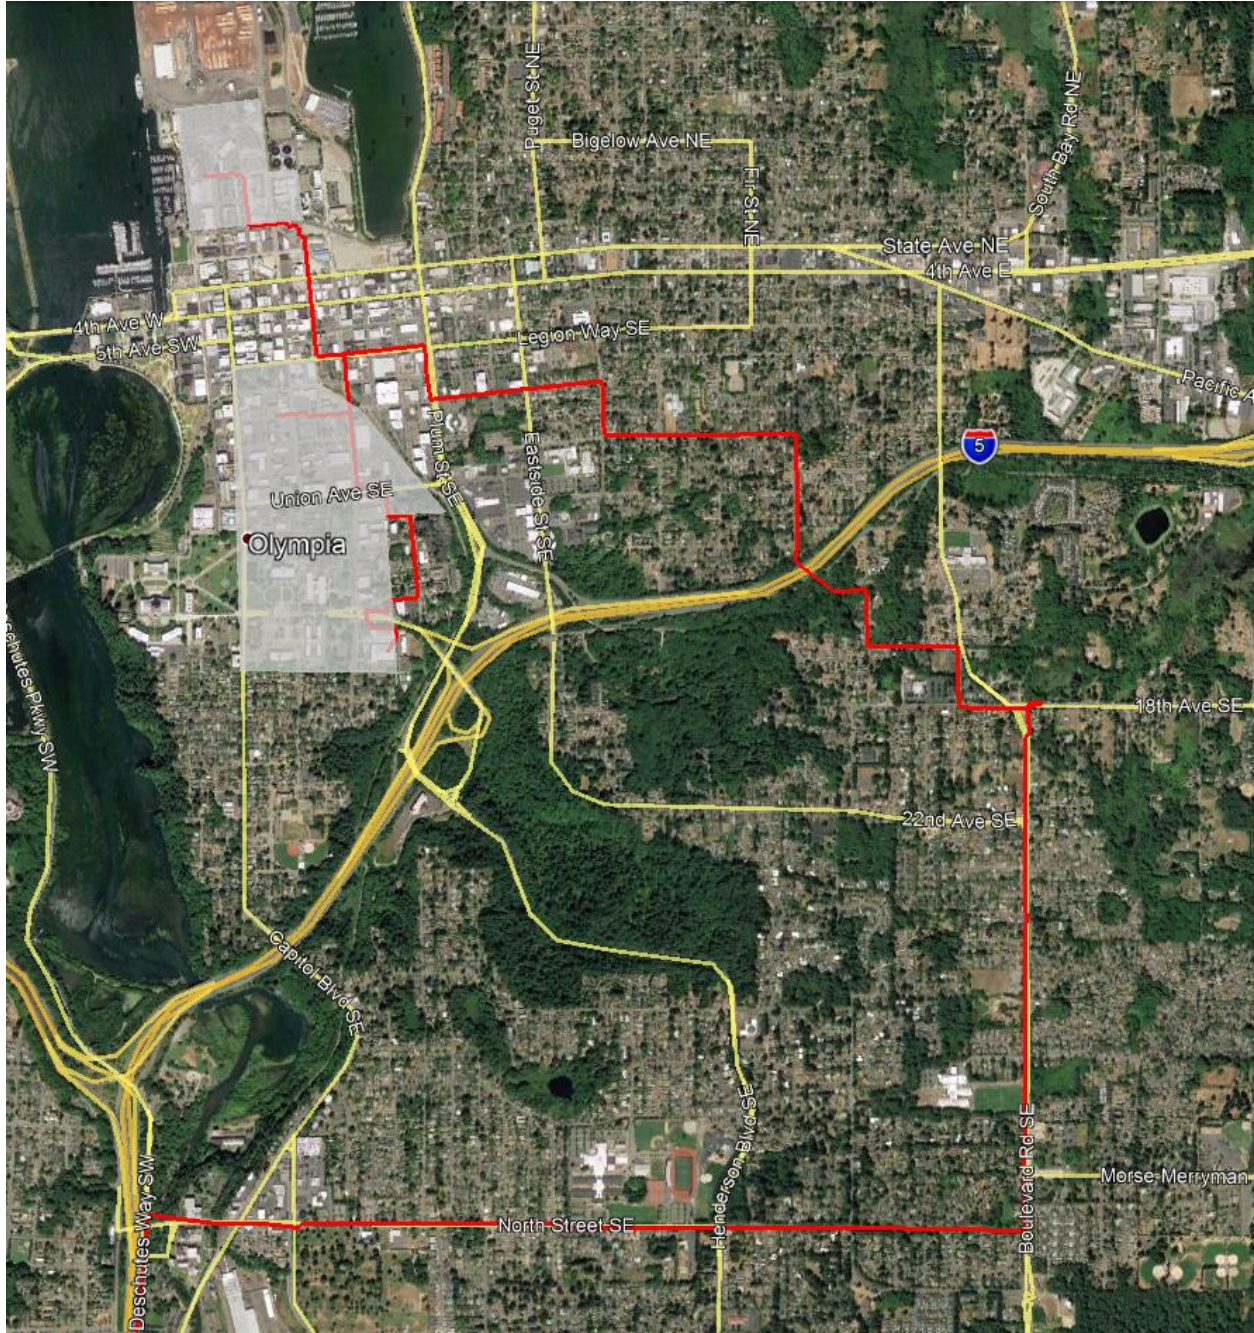

Exhibit

Noel Communications – City of Olympia local fiber network

Red line indicates 2019 existing facilities

Shaded area indicates future expansion areas