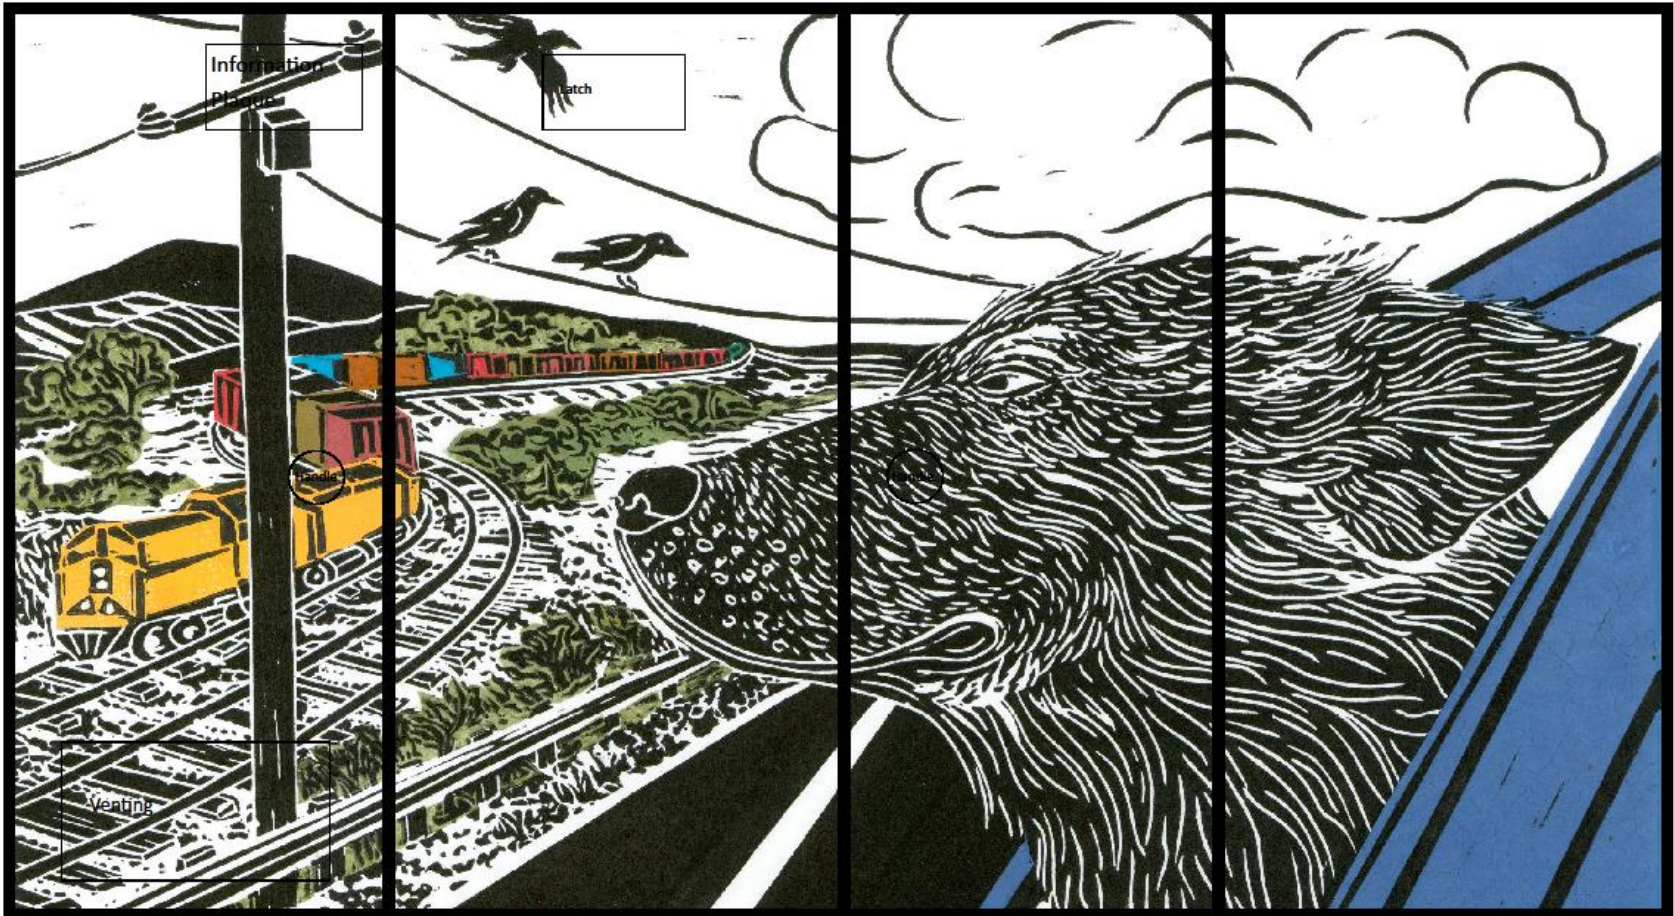

Alternates

11.

East Side Olympia Proposal Template: For concept plan only, not to scale. Hardware locations approximate.

Artist Name: Mimi Williams

Title of Artwork: Joyride

Medium: Linoleum Cut Block Print