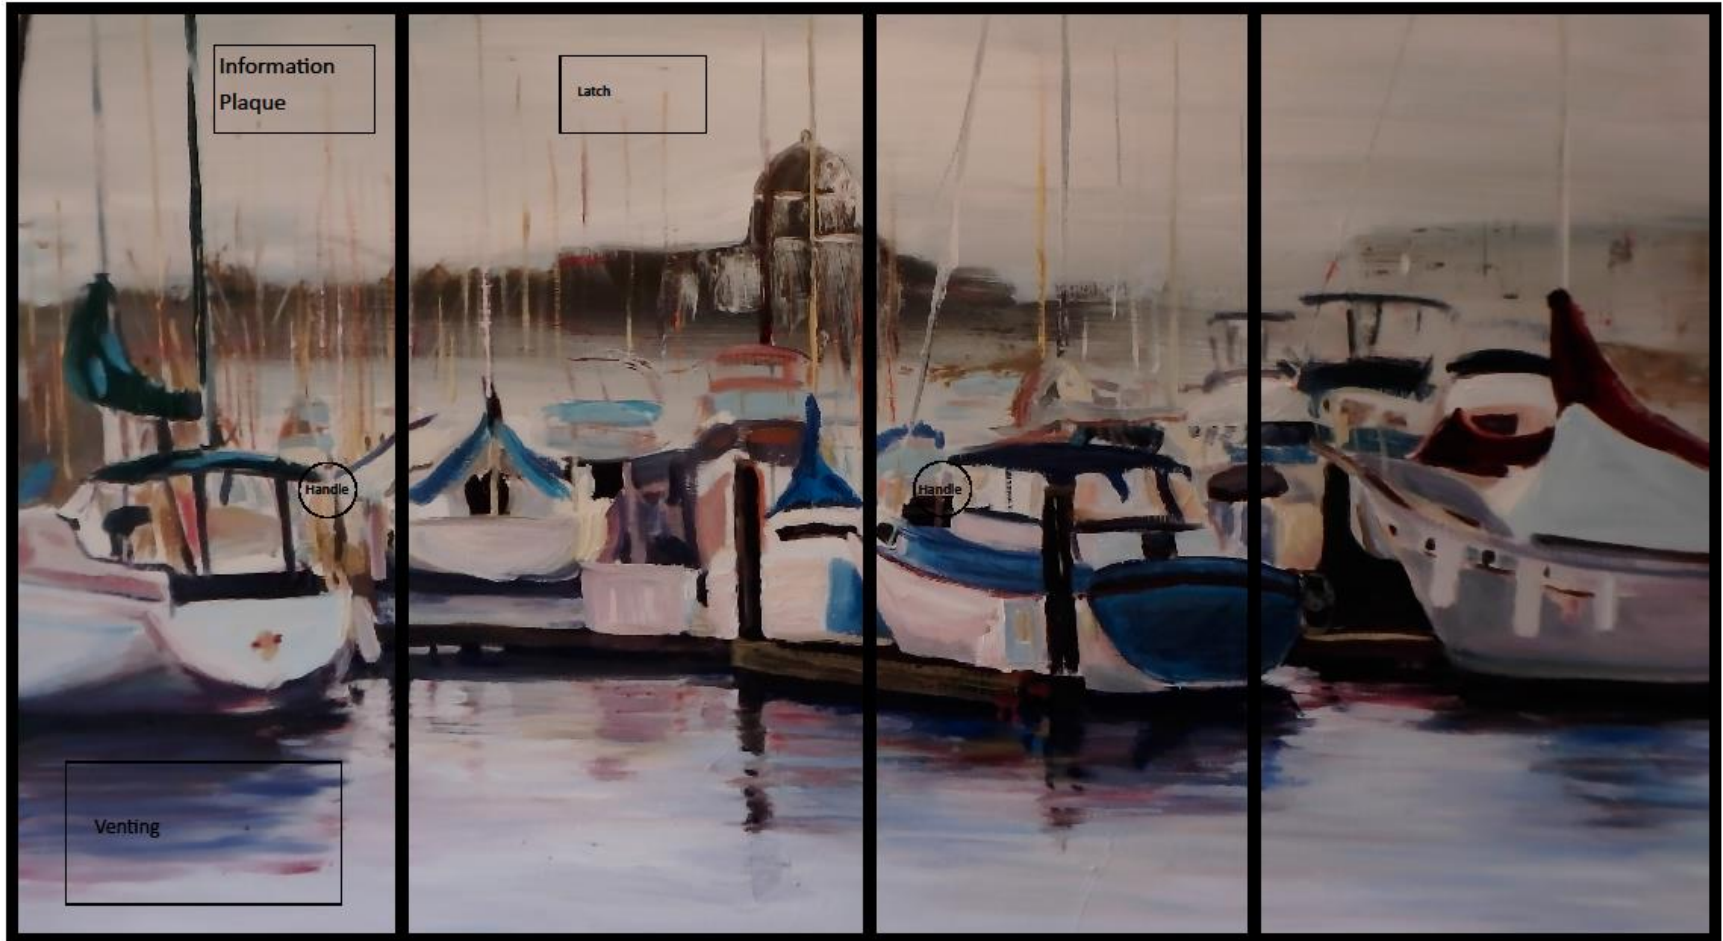

East Side Olympia Proposal Template: For concept plan only, not to scale. Hardware locations approximate.

Artist Name: Cheryl Falkenburg

Title of Artwork: Capital Forest

Medium: Painting