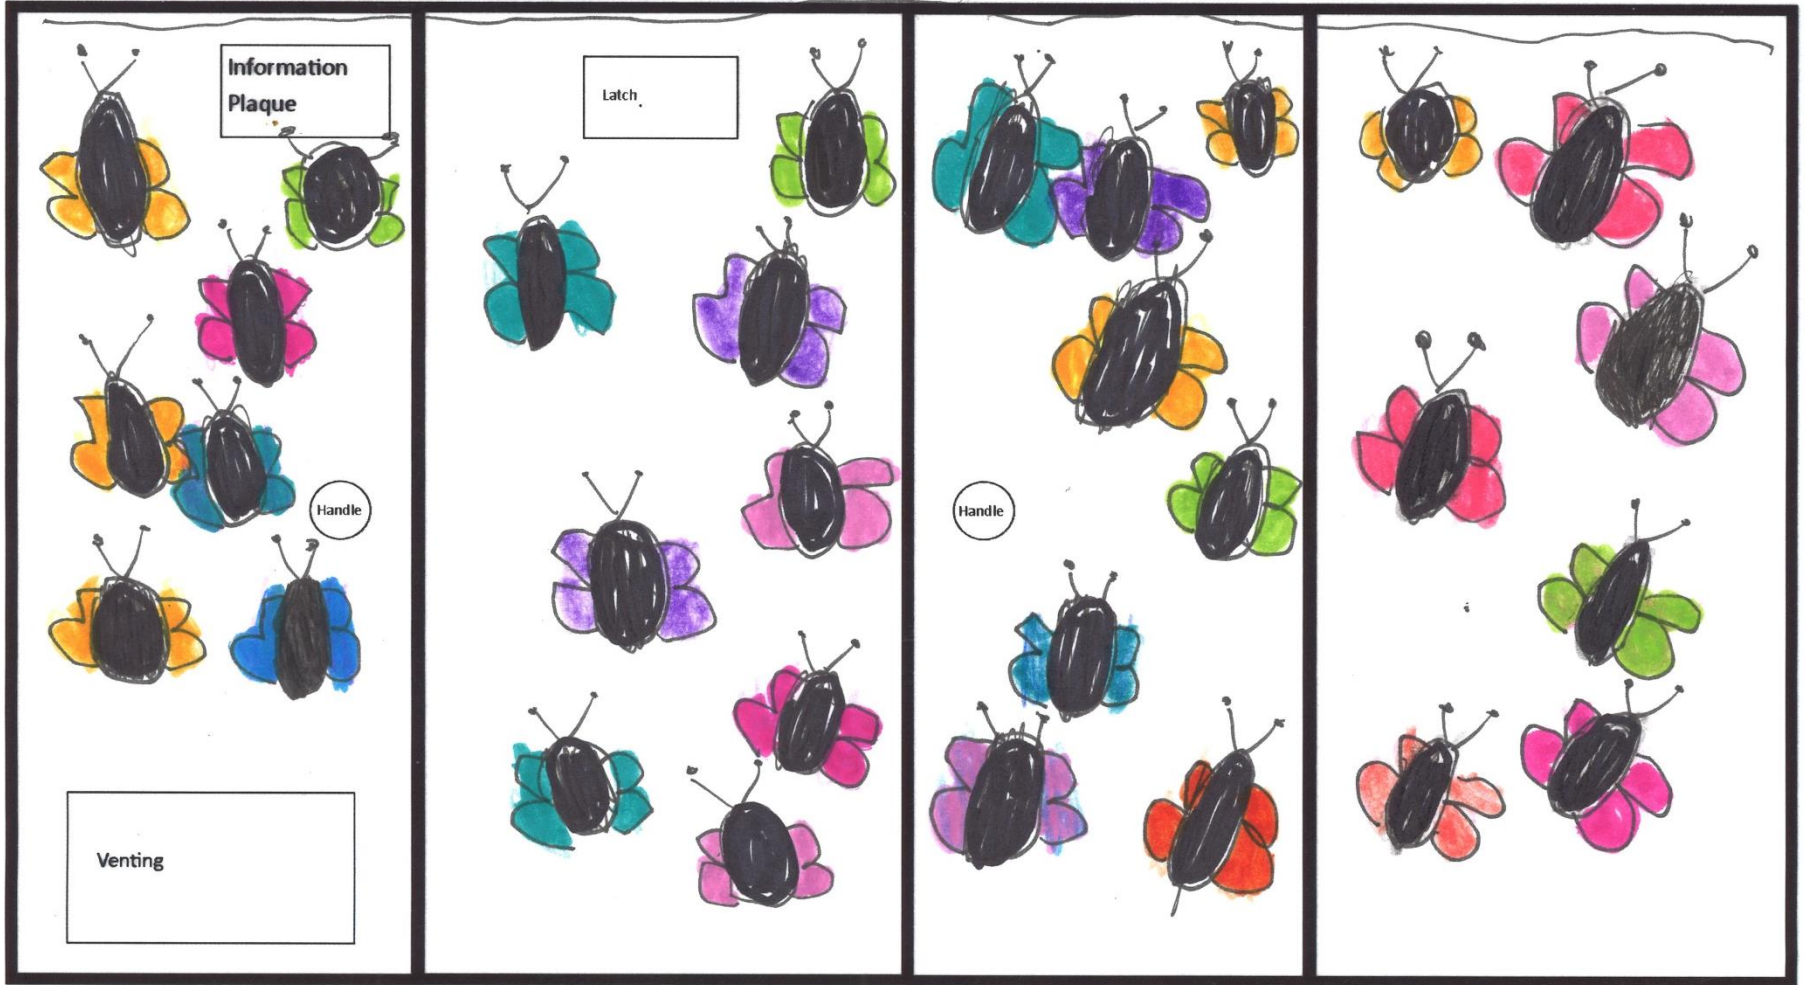

Medium: Drawing

East Side Olympia Proposal Template: For concept plan only, not to scale. Hardware locations approximate.

Artist Name: Scott Allan Stevens

Title of Artwork: Tree Dawn

Medium: Photograph

East Side Olympia Proposal Template: For concept plan only, not to scale. Hardware locations approximate.

Artist Name: Cheryl Falkenburg

Title of Artwork: Capital Forest

Medium: Painting

East Side Olympia Proposal Template: For concept plan only, not to scale. Hardware locations approximate.

Artist Name: Jemma Bossio Title of Artwork: Butterfly Kaleidoscope Medium: marker, felt tip

East Side Olympia Proposal Template: For concept plan only, not to scale. Hardware locations approximate.

Artist Name: **Steven Scheibe**

Title of Artwork: **Wellspring**

Medium: **Dye-painted Silk**

East Side Olympia Proposal Template: For concept plan only, not to scale. Hardware locations approximate.

Artist Name: Laurel Henn

Title of Artwork: From the Deep **Medium:** Acrylic Painting

East Side Olympia Proposal Template: For concept plan only, not to scale. Hardware locations approximate.

Artist Name: Joan Hitchcock