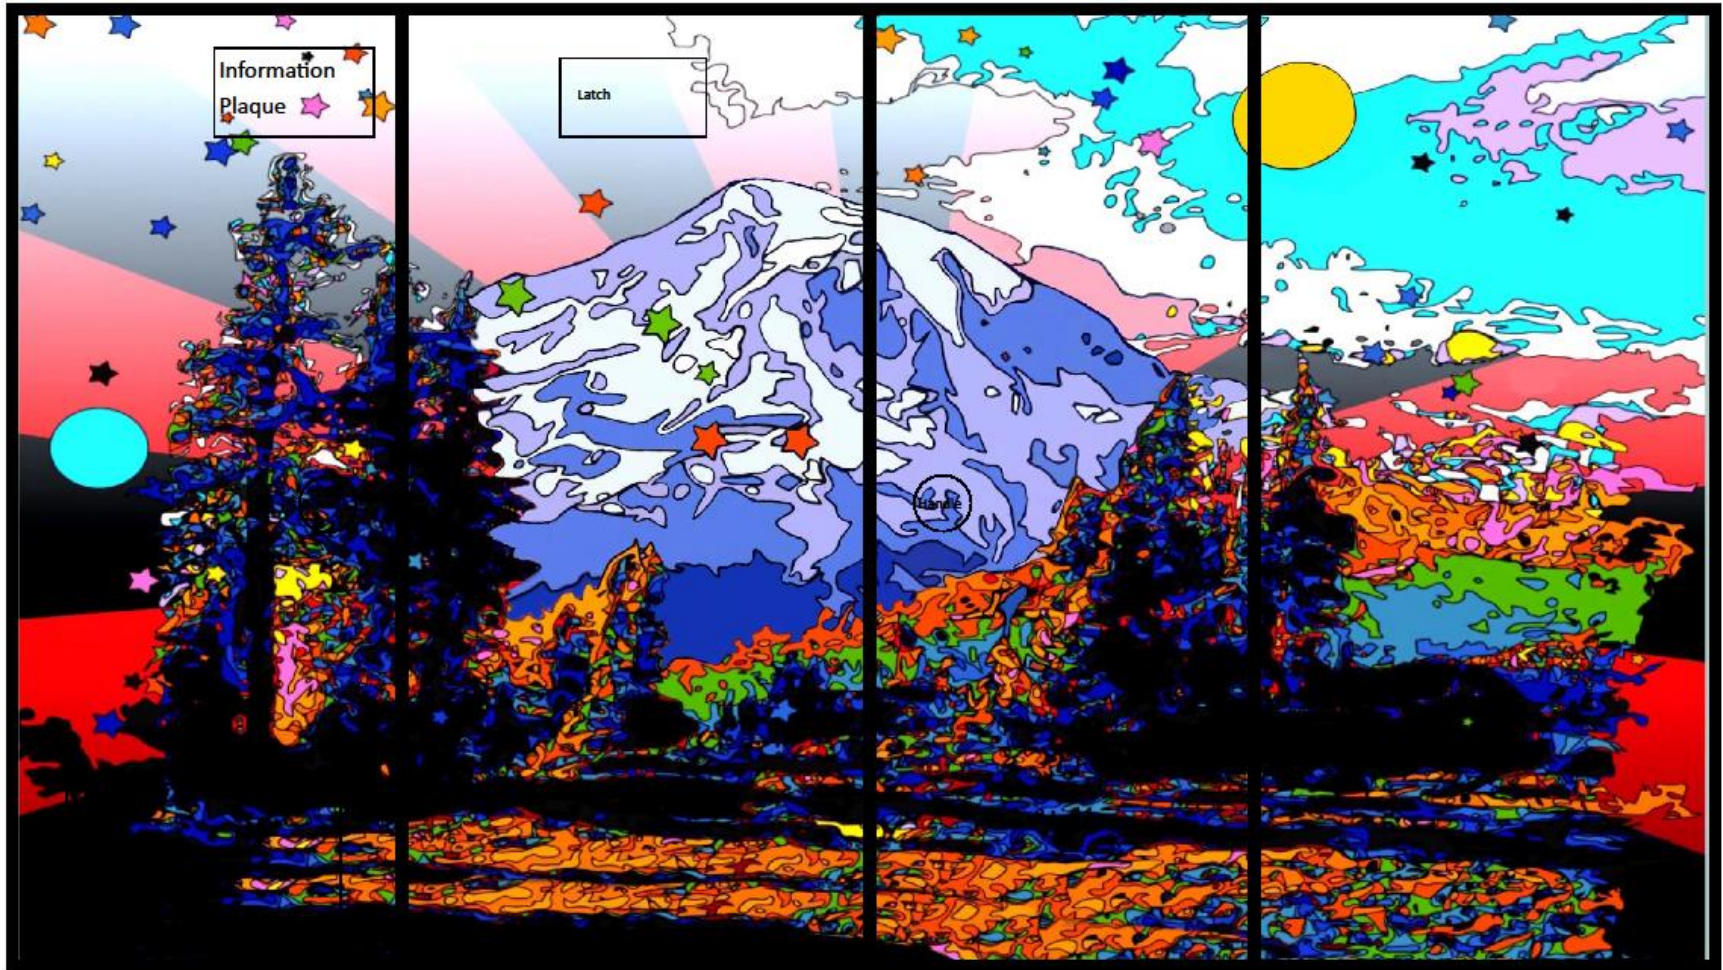

Traffic Box Wrap East Side

Public Art Project

2016 Recommendations

East Side Olympia Proposal Template: For concept plan only, not to scale. Hardware locations approximate.

Artist Name: KRIS SPROUL

Title of Artwork: TIPSOO LAKE PINK SUNSET

Artist: Doyle Fanning

Title: Wild Flower

Medium: Photocollage

East Side Olympia Proposal Template: For concept plan only, not to scale. Hardware locations approximate.

Artist Name: Donna Smith Hursh

Title of Artwork: Mount Rainier

Medium: Drawing

East Side Olympia Proposal Template: For concept plan only, not to scale. Hardware locations approximate.

Artist Name: Scott Allan Stevens

Title of Artwork: Tree Dawn

Medium: Photograph

East Side Olympia Proposal Template: For concept plan only, not to scale. Hardware locations approximate.

Artist Name: Laurel Henn

Title of Artwork: From the Deep **Medium:** Acrylic Painting

East Side Olympia Proposal Template: For concept plan only, not to scale. Hardware locations approximate.

Artist Name: Joan Hitchcock