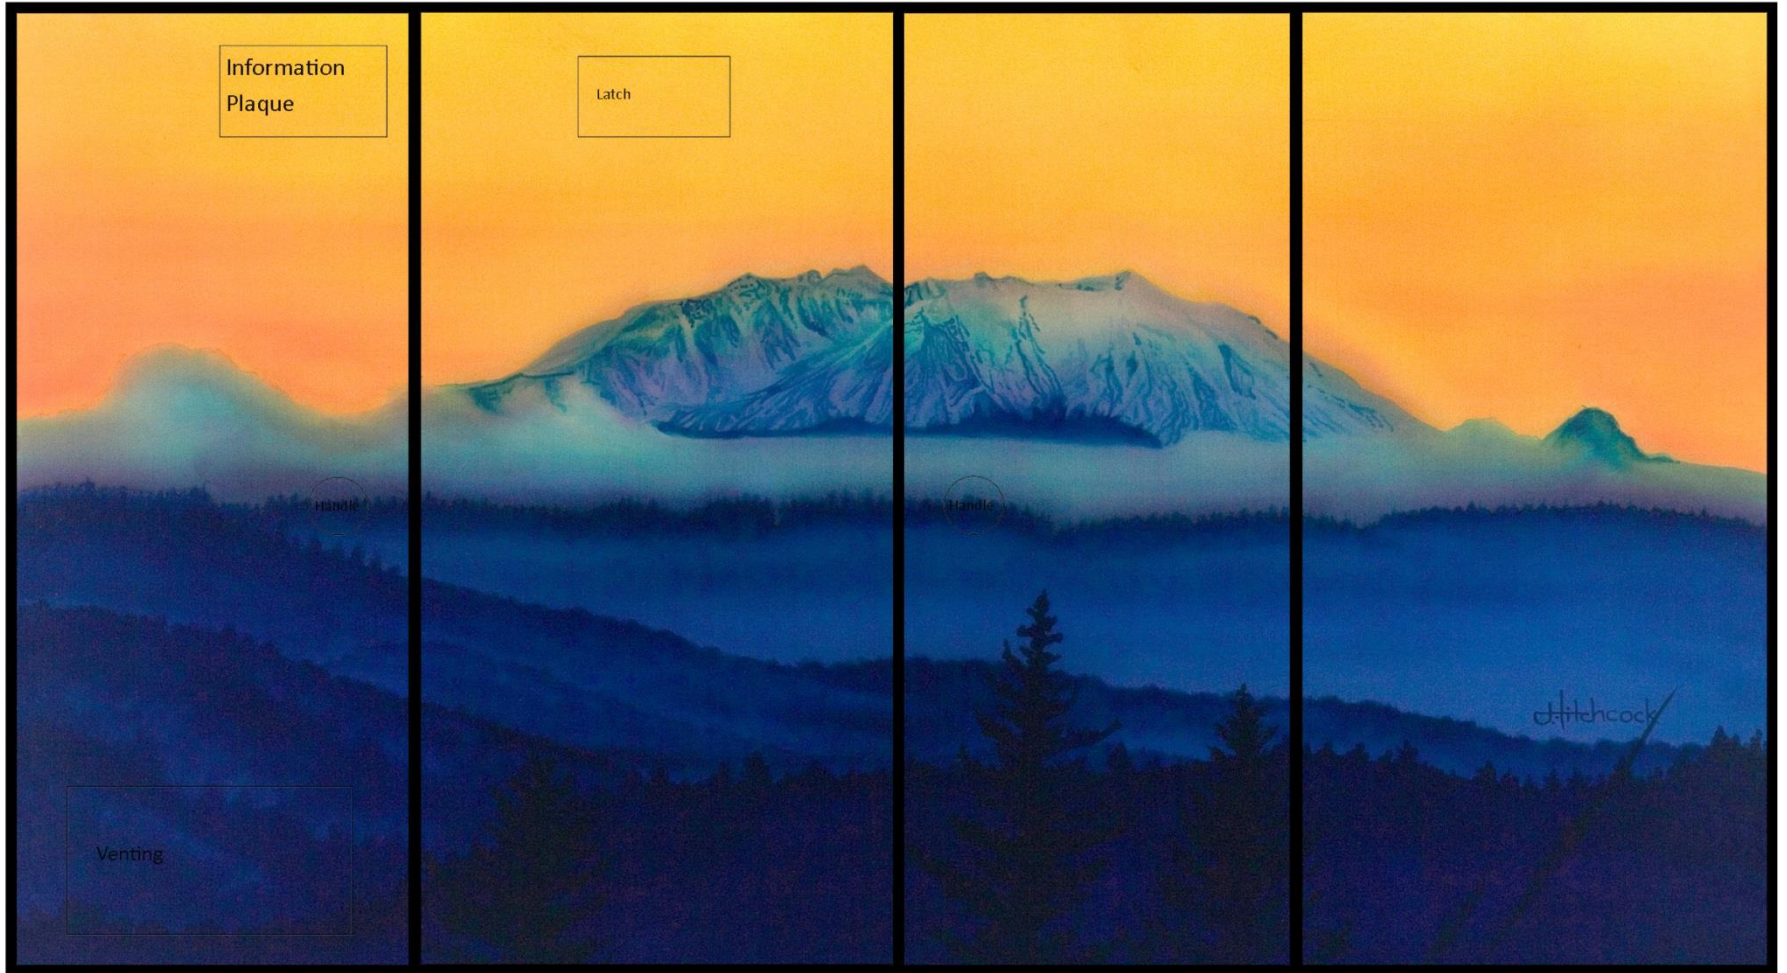

East Side Olympia Proposal Template: For concept plan only, not to scale. Hardware locations approximate.

Artist Name: Joan Hitchcock

Title of Artwork: Mt St Helens Sunrise

Medium: Dye on Silk