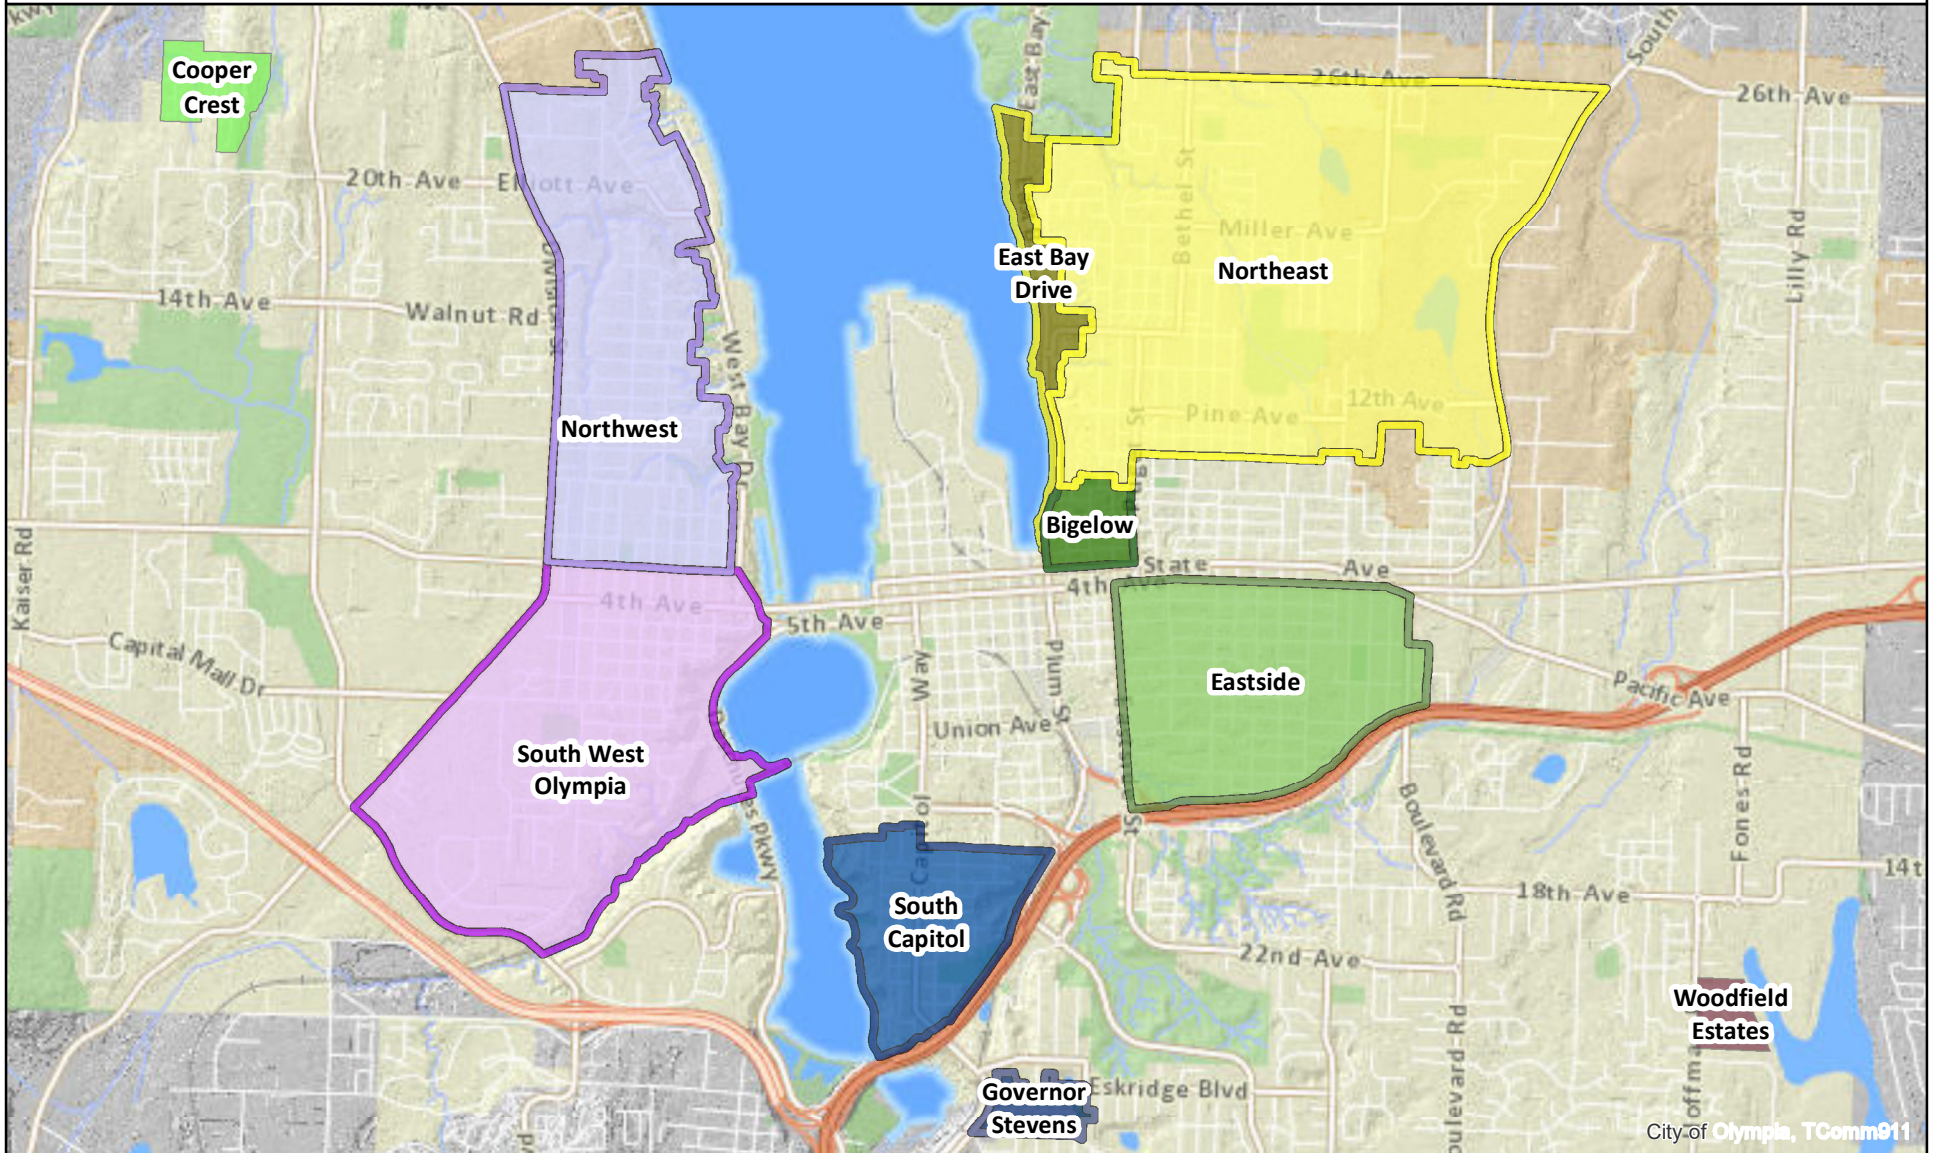

Selected Neighborhoods

0 0.4 0.8 Miles 1 inch = 3,152 feet

Map printed 4/16/2021
For more information, please contact:
Lydia Moorehead, Associate Planner
lmoorehe@ci.olympia.wa.us
(360) 570-3746

This map is intended for 8.5x11" landscape printing.