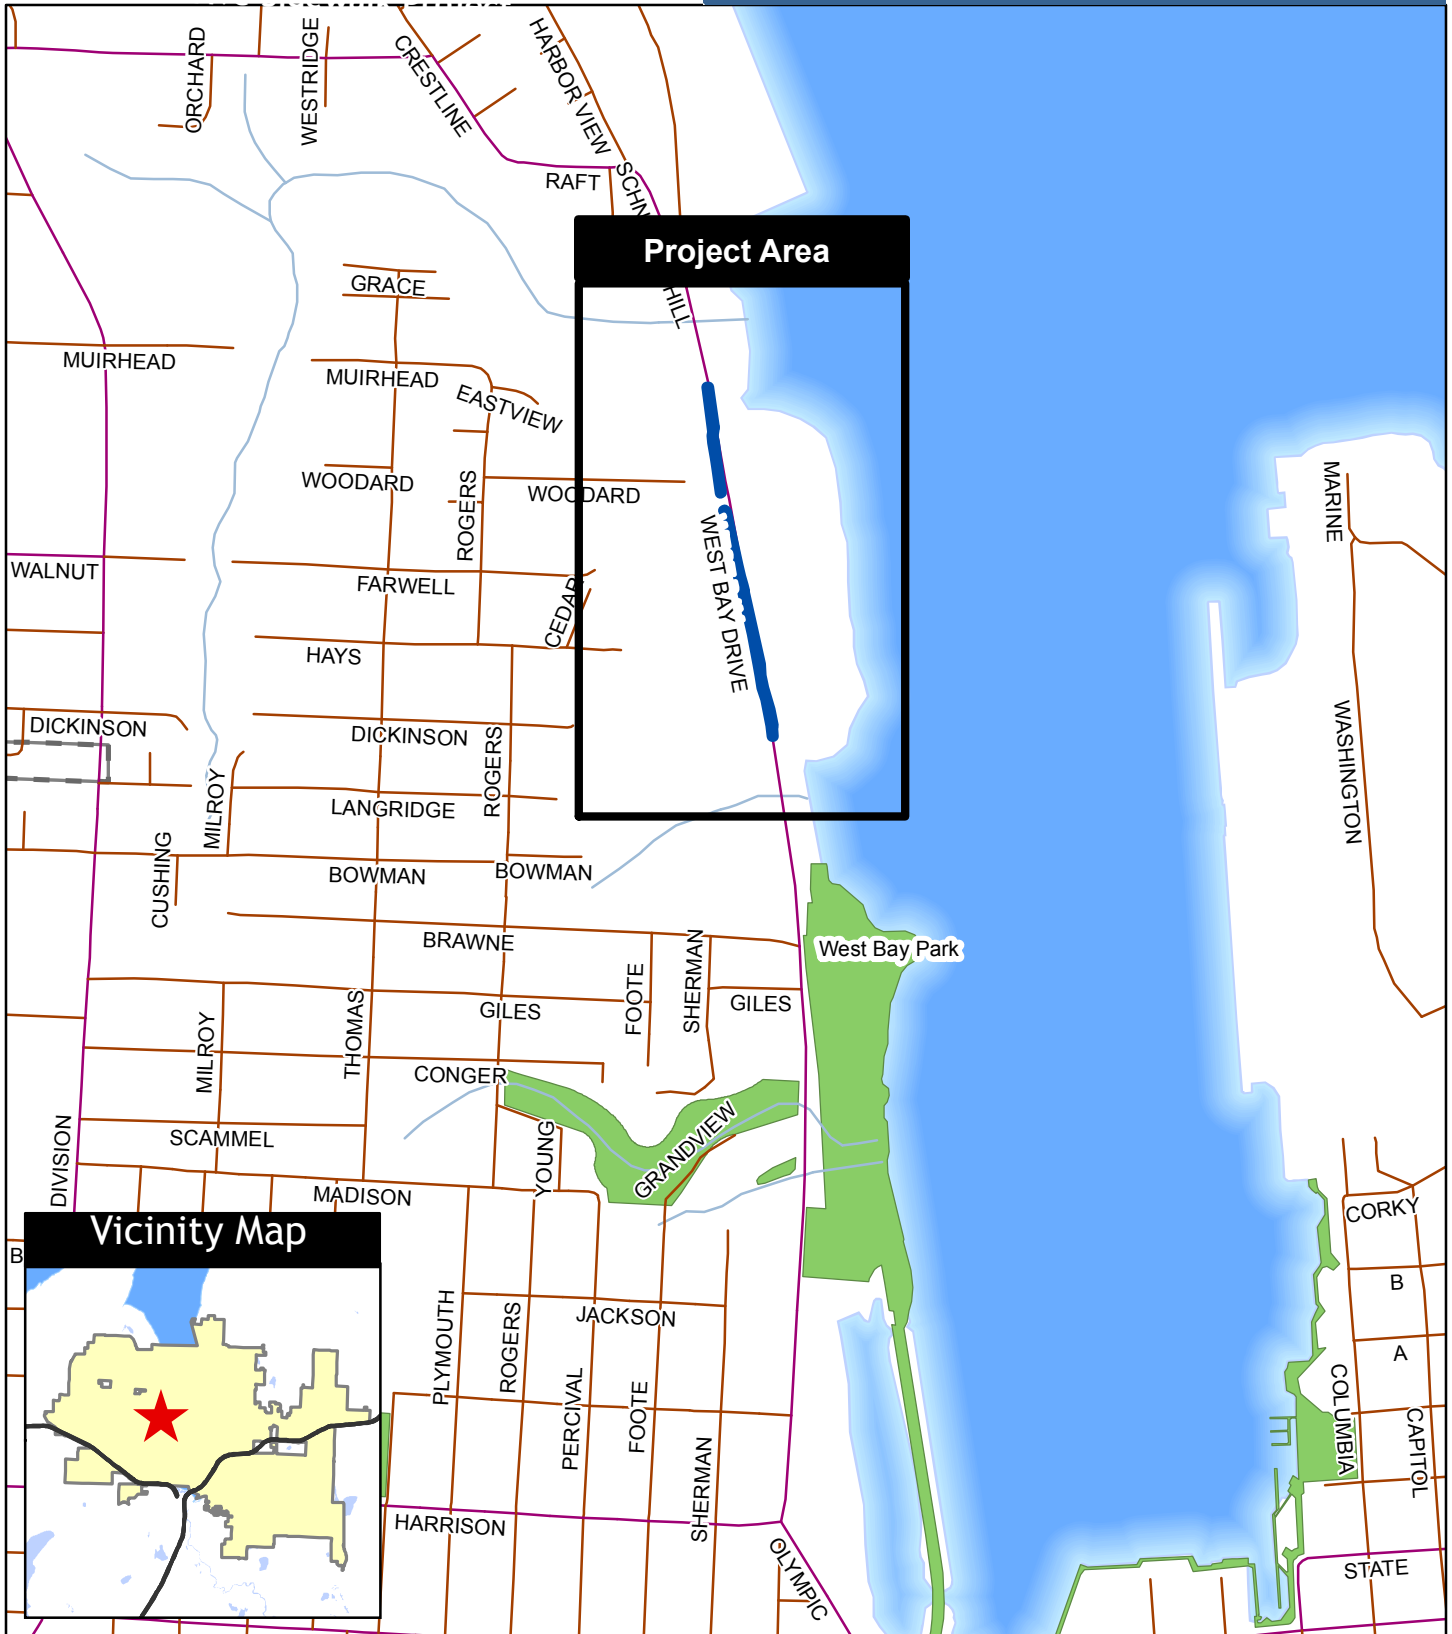

Vicinity Map

West Bay Drive Sidewalk Improvements

Project Area