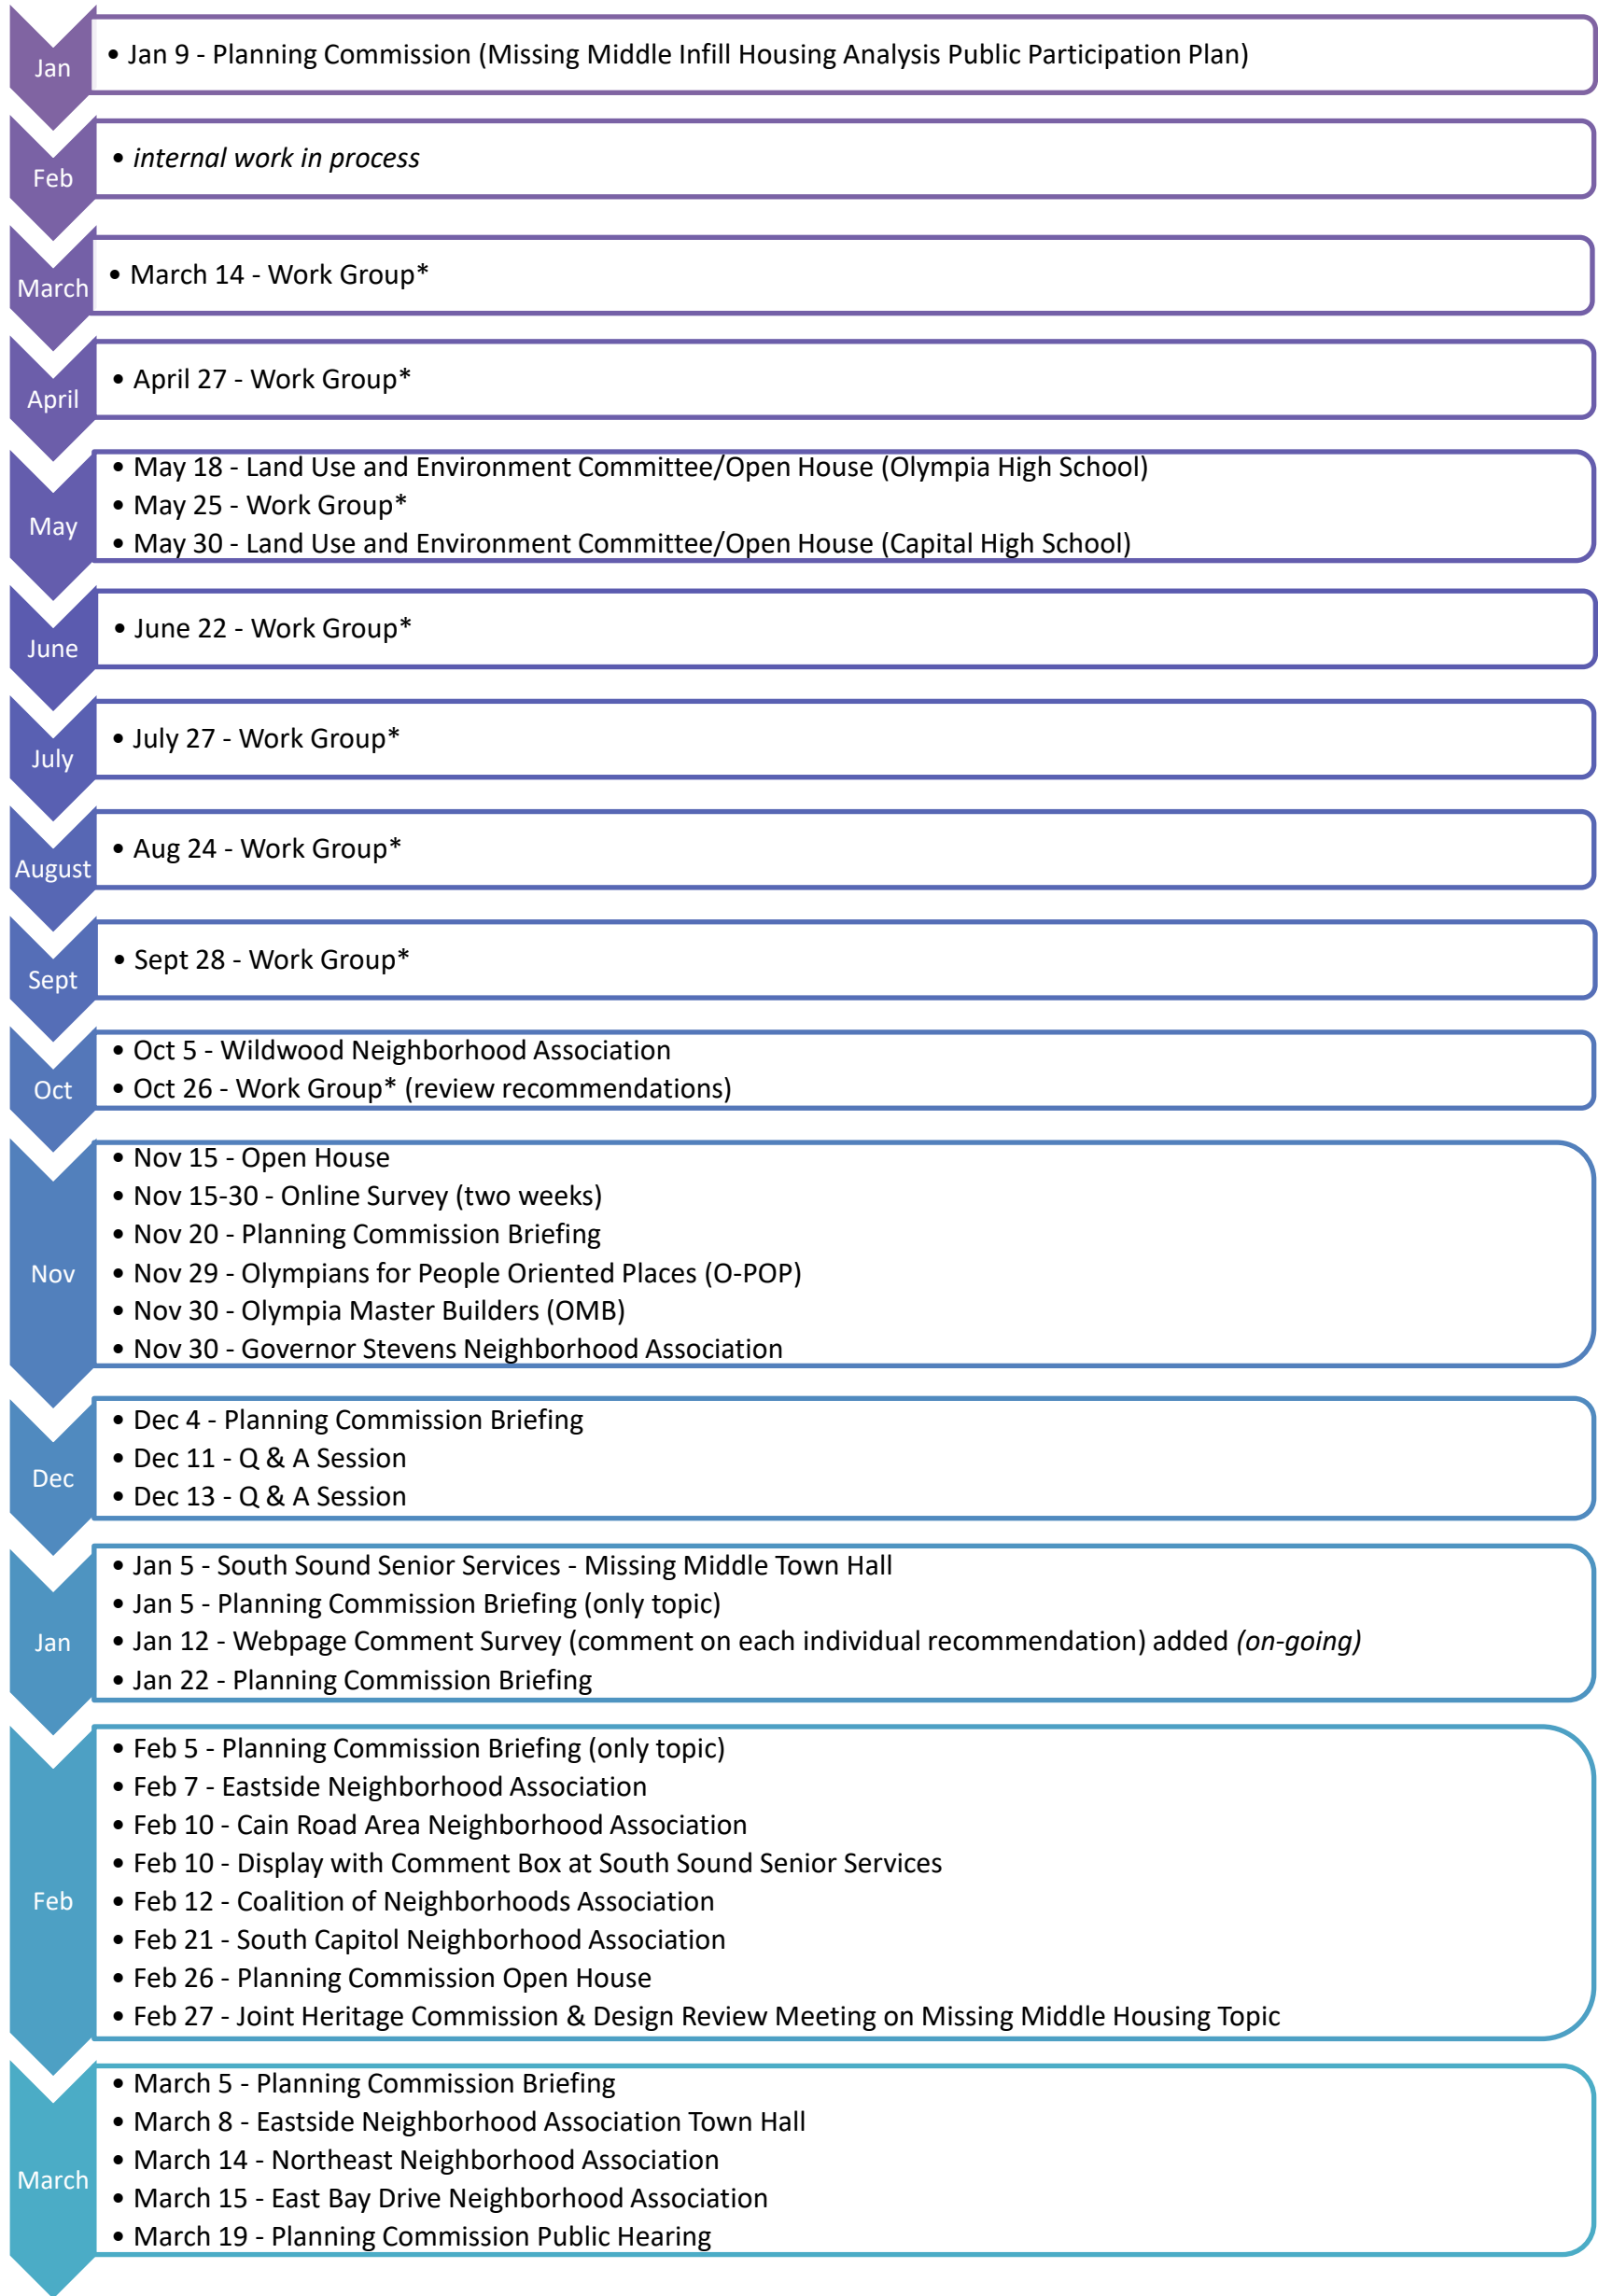

Missing Middle Infill Housing – Public Outreach

January 2017 – March 2018

City Council may consider the Planning Commission recommendation and make a decision as early as April or May of 2018.

- Regular updates to the City Council Land Use and Environment Committee
- Regular updates in City E-newsletters
- 24/7 information at olympiawa.gov/missingmiddle with comment ability at "missingmiddle@ci.olympia.wa.us"
- Regular briefings at monthly Coalition of Neighborhood Association meetings

*Work group meetings were open to the public.

Updated March 9, 2018