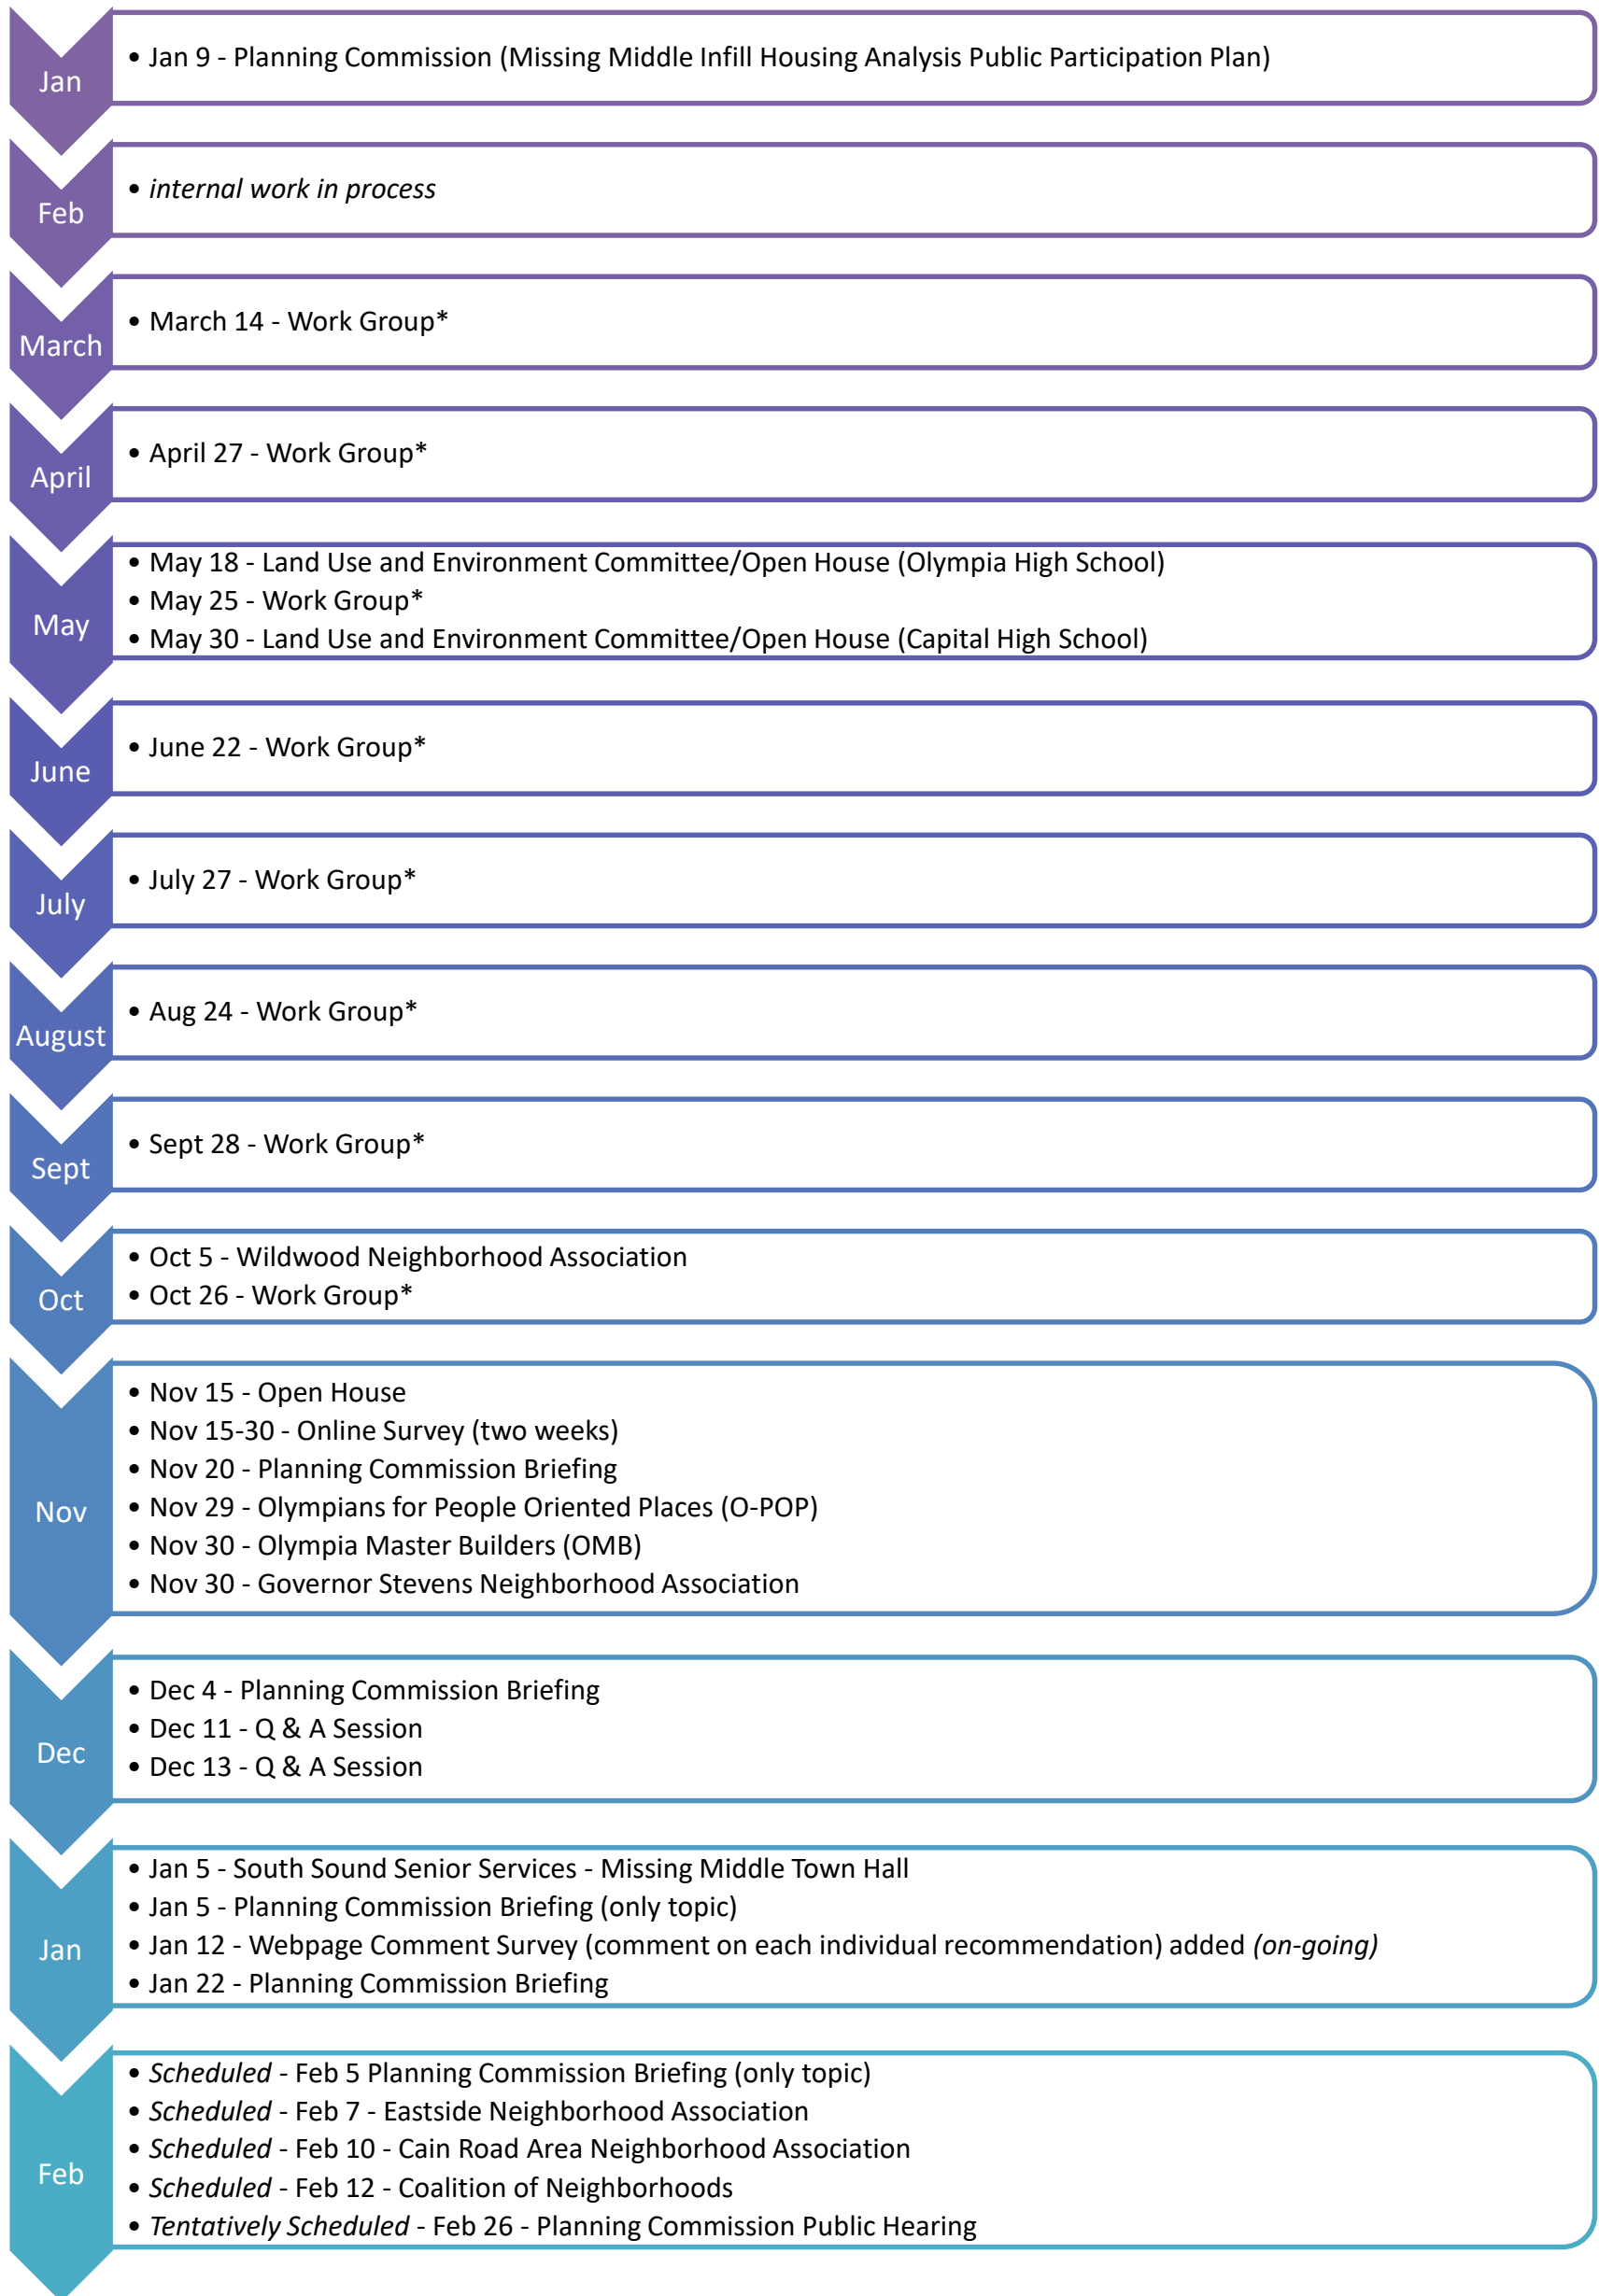

# Missing Middle Infill Housing – Public Outreach

- Regular updates to the City Council Land Use and Environment Committee
- Regular updates in City E-newsletters
- 24/7 information at [olympiawa.gov/missingmiddle](http://olympiawa.gov/missingmiddle) with comment ability at “missingmiddle@ci.olympia.wa.us”
- Regular briefings at monthly Coalition of Neighborhood Association meetings

\*Work group meetings were open to the public.