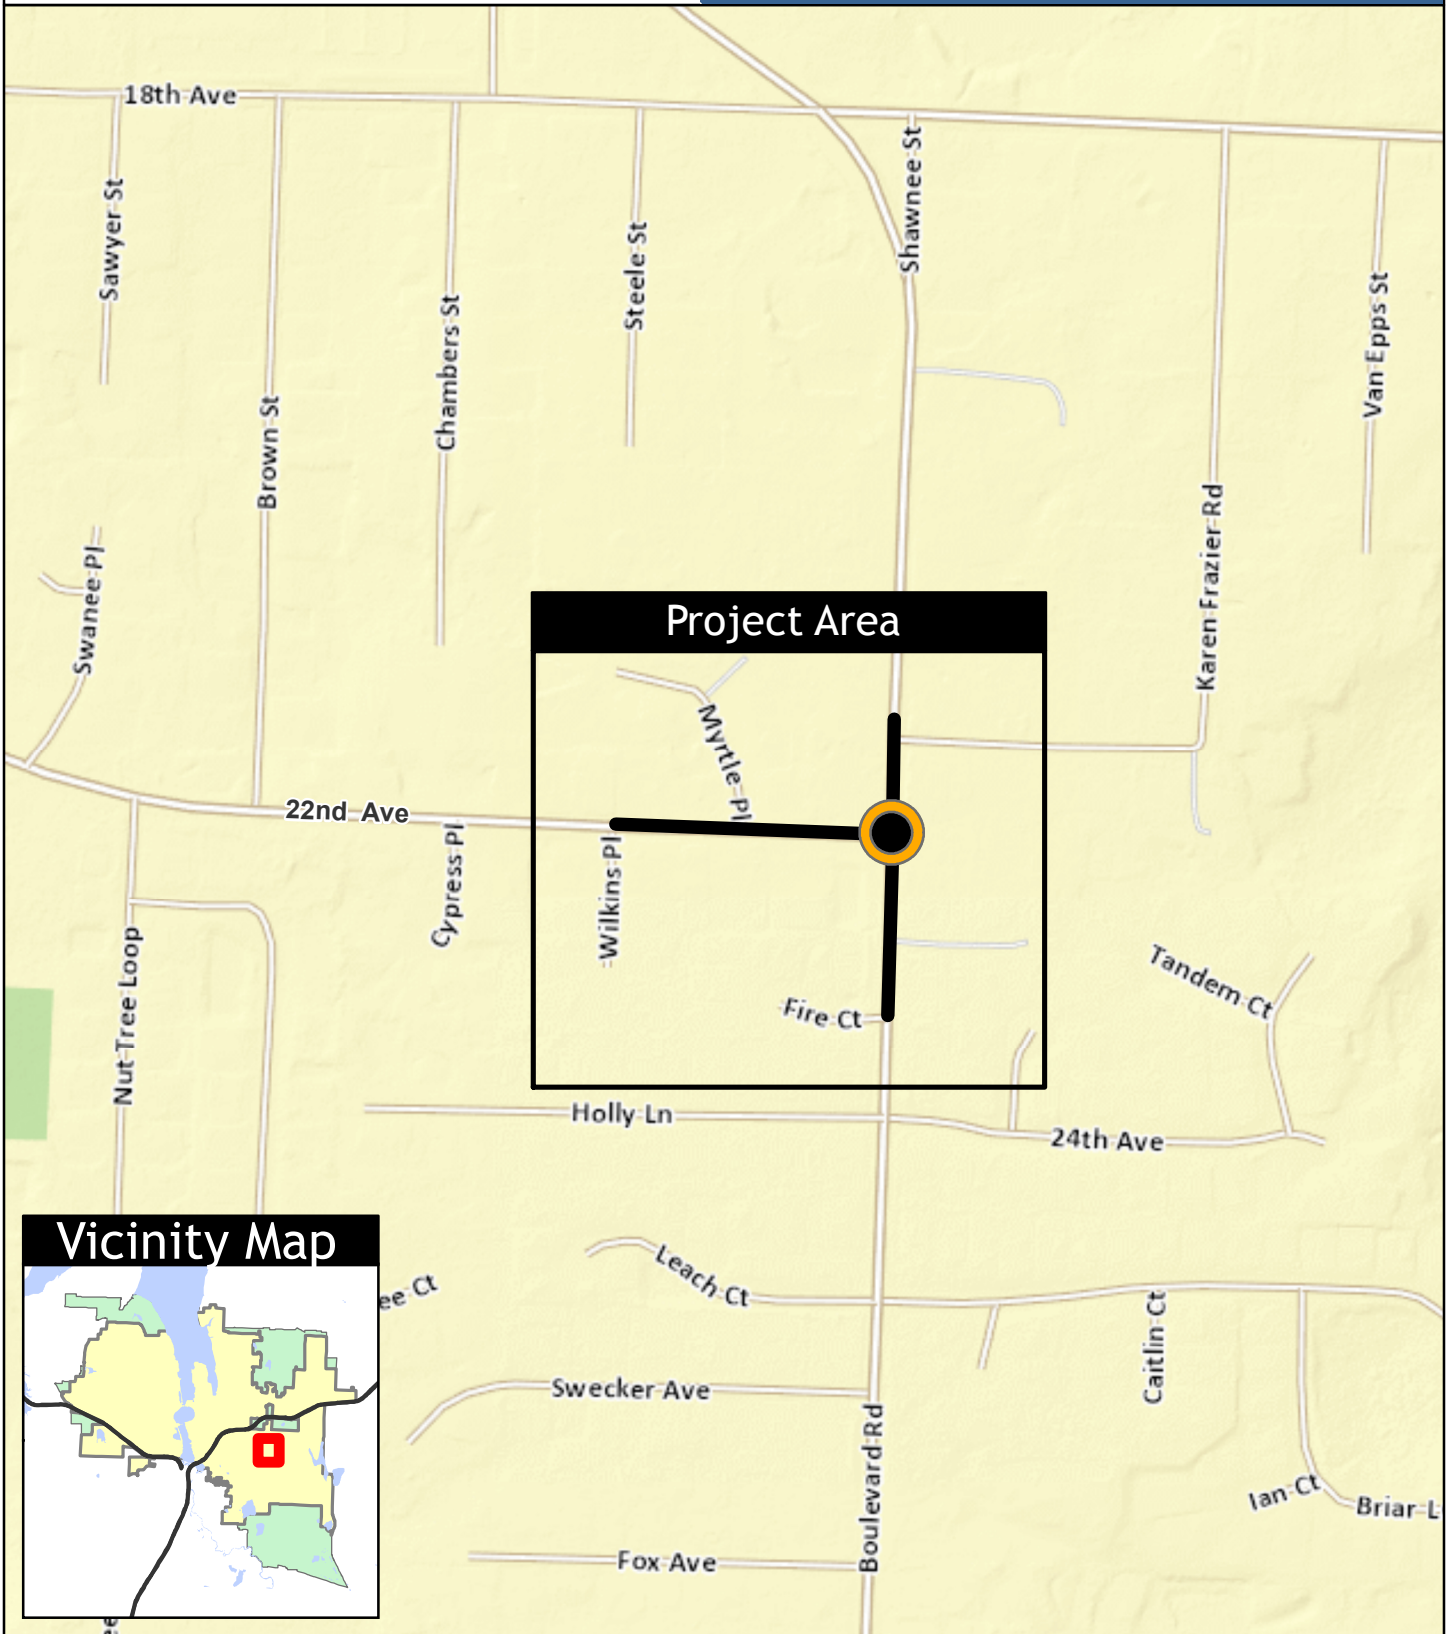

Vicinity Map

Boulevard Road and 22nd Avenue Roundabout

City of Olympia | Capital of Washington State

0 175 350 Feet

1 inch = 350 feet

Map printed 3/26/2014
For more information, please contact:
Jim Rioux, Project Manager
(360) 753-8484.