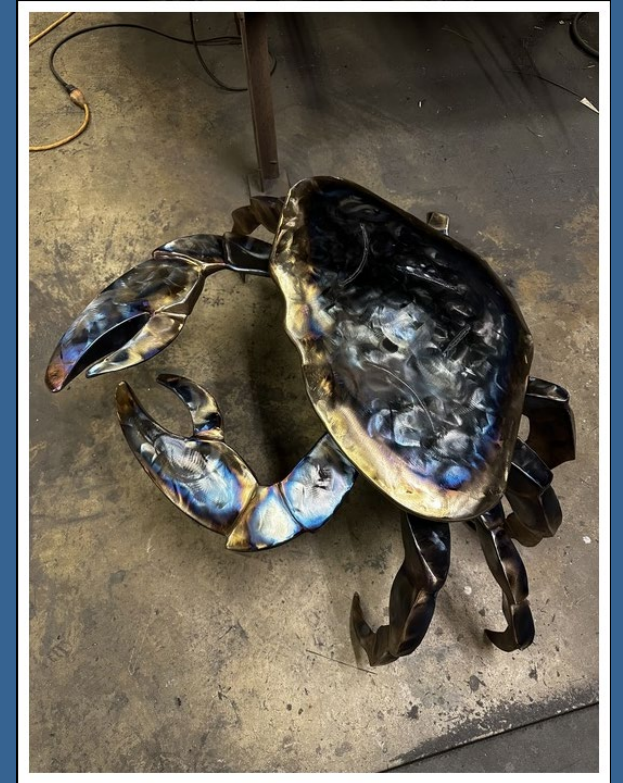

The Dungle

Nevin Sallouti, Bellingham, WA

Steel

30" x 48" x 40"

2023