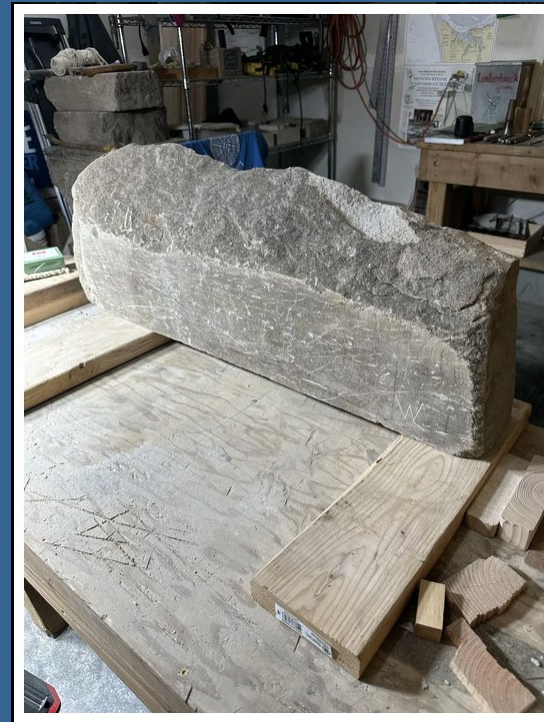

Parthia

William Lenker, Tenino, WA

Stone carving in Wilkeson Sandstone

13.5" x 37.5" x 6.5"

2023