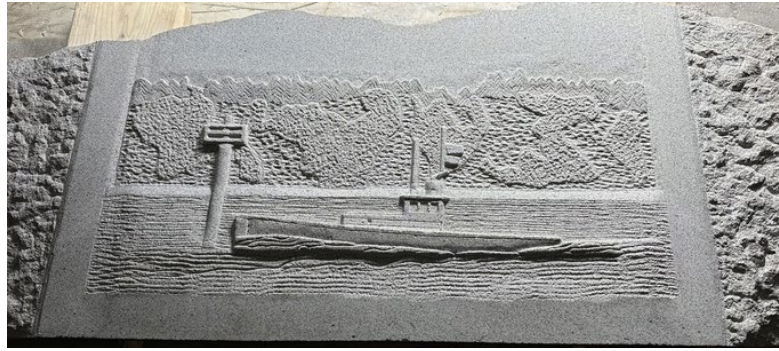

# Persist

MacRae Wylde, Hood River, OR

Steel

91" x 24" x 24"

2023

Thank you.

Questions?