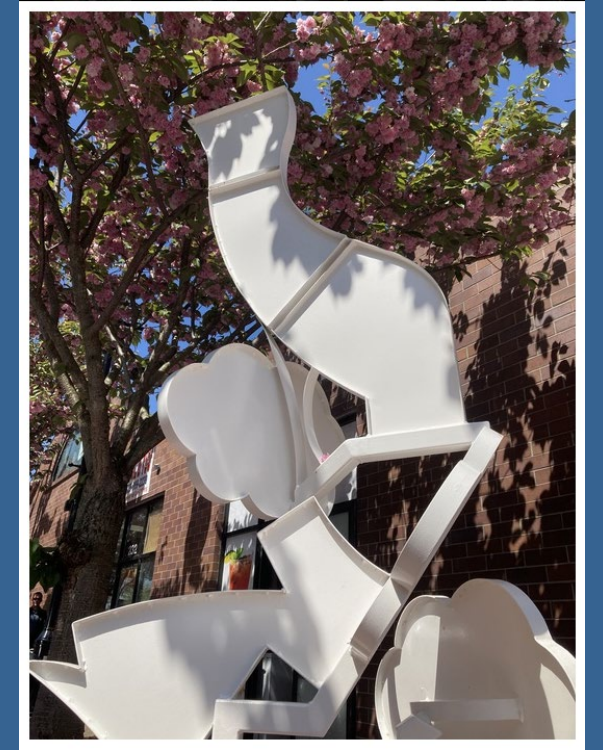

Cloud Nine

Ed McCarthy, Renton WA

Painted steel

120" x 30" x 30"

2022