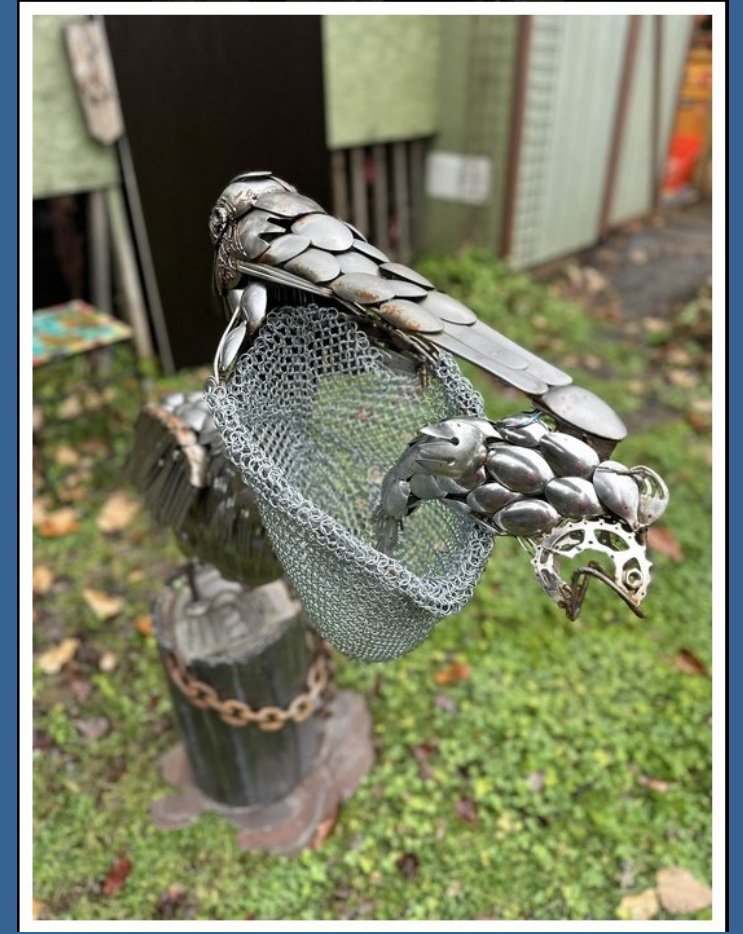

## Leaning Figure

Aisha Harrison, Olympia WA

Bronze

14" x 3" x 4.5"

2020

**Axel the Pelican eating fish**  
Eileen Lagasse, Olympia, WA  
Stainless and steel  
3' x 2.5' x 1.5'  
2023