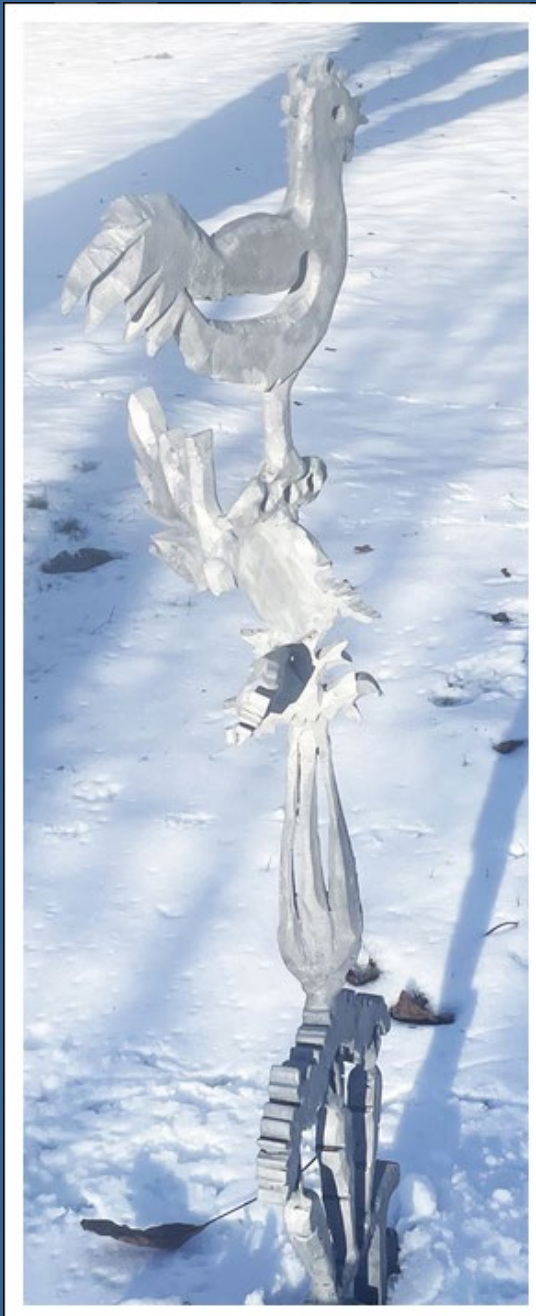

# Stone Soup

Dan Brown, Okanogan, WA

46" x 17" x 17"

2015