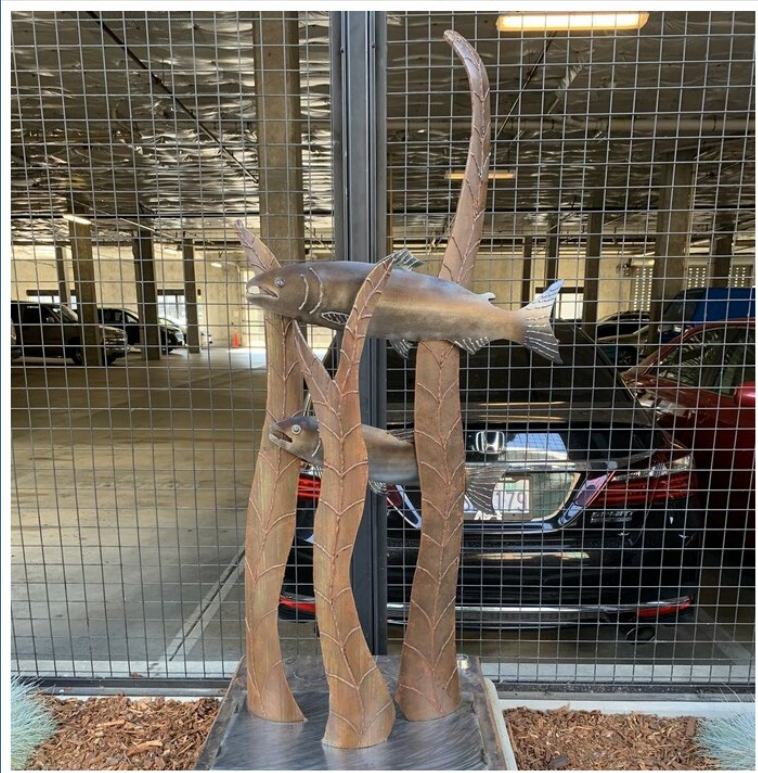

# Shachihoko

Robin Momii, Seattle, WA

sandstone and granite

32" x 18" x 20"

2020

**Wild Salmon of the Salish Sea**  
Steven Nagode, Federal Way, WA  
Steel Sculpture  
55" x 32" x 12"  
2023