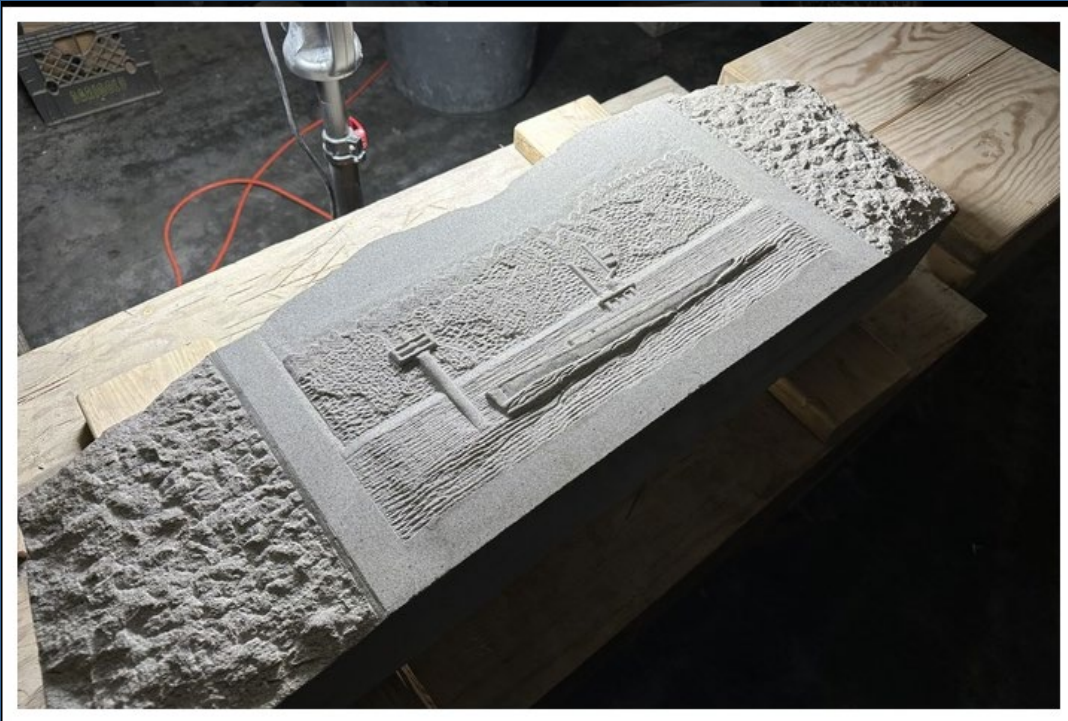

Parthia

William Lenker, Tenino, WA

Stone carving in Wilkeson Sandstone

13.5" x 37.5" x 6.5"

2023