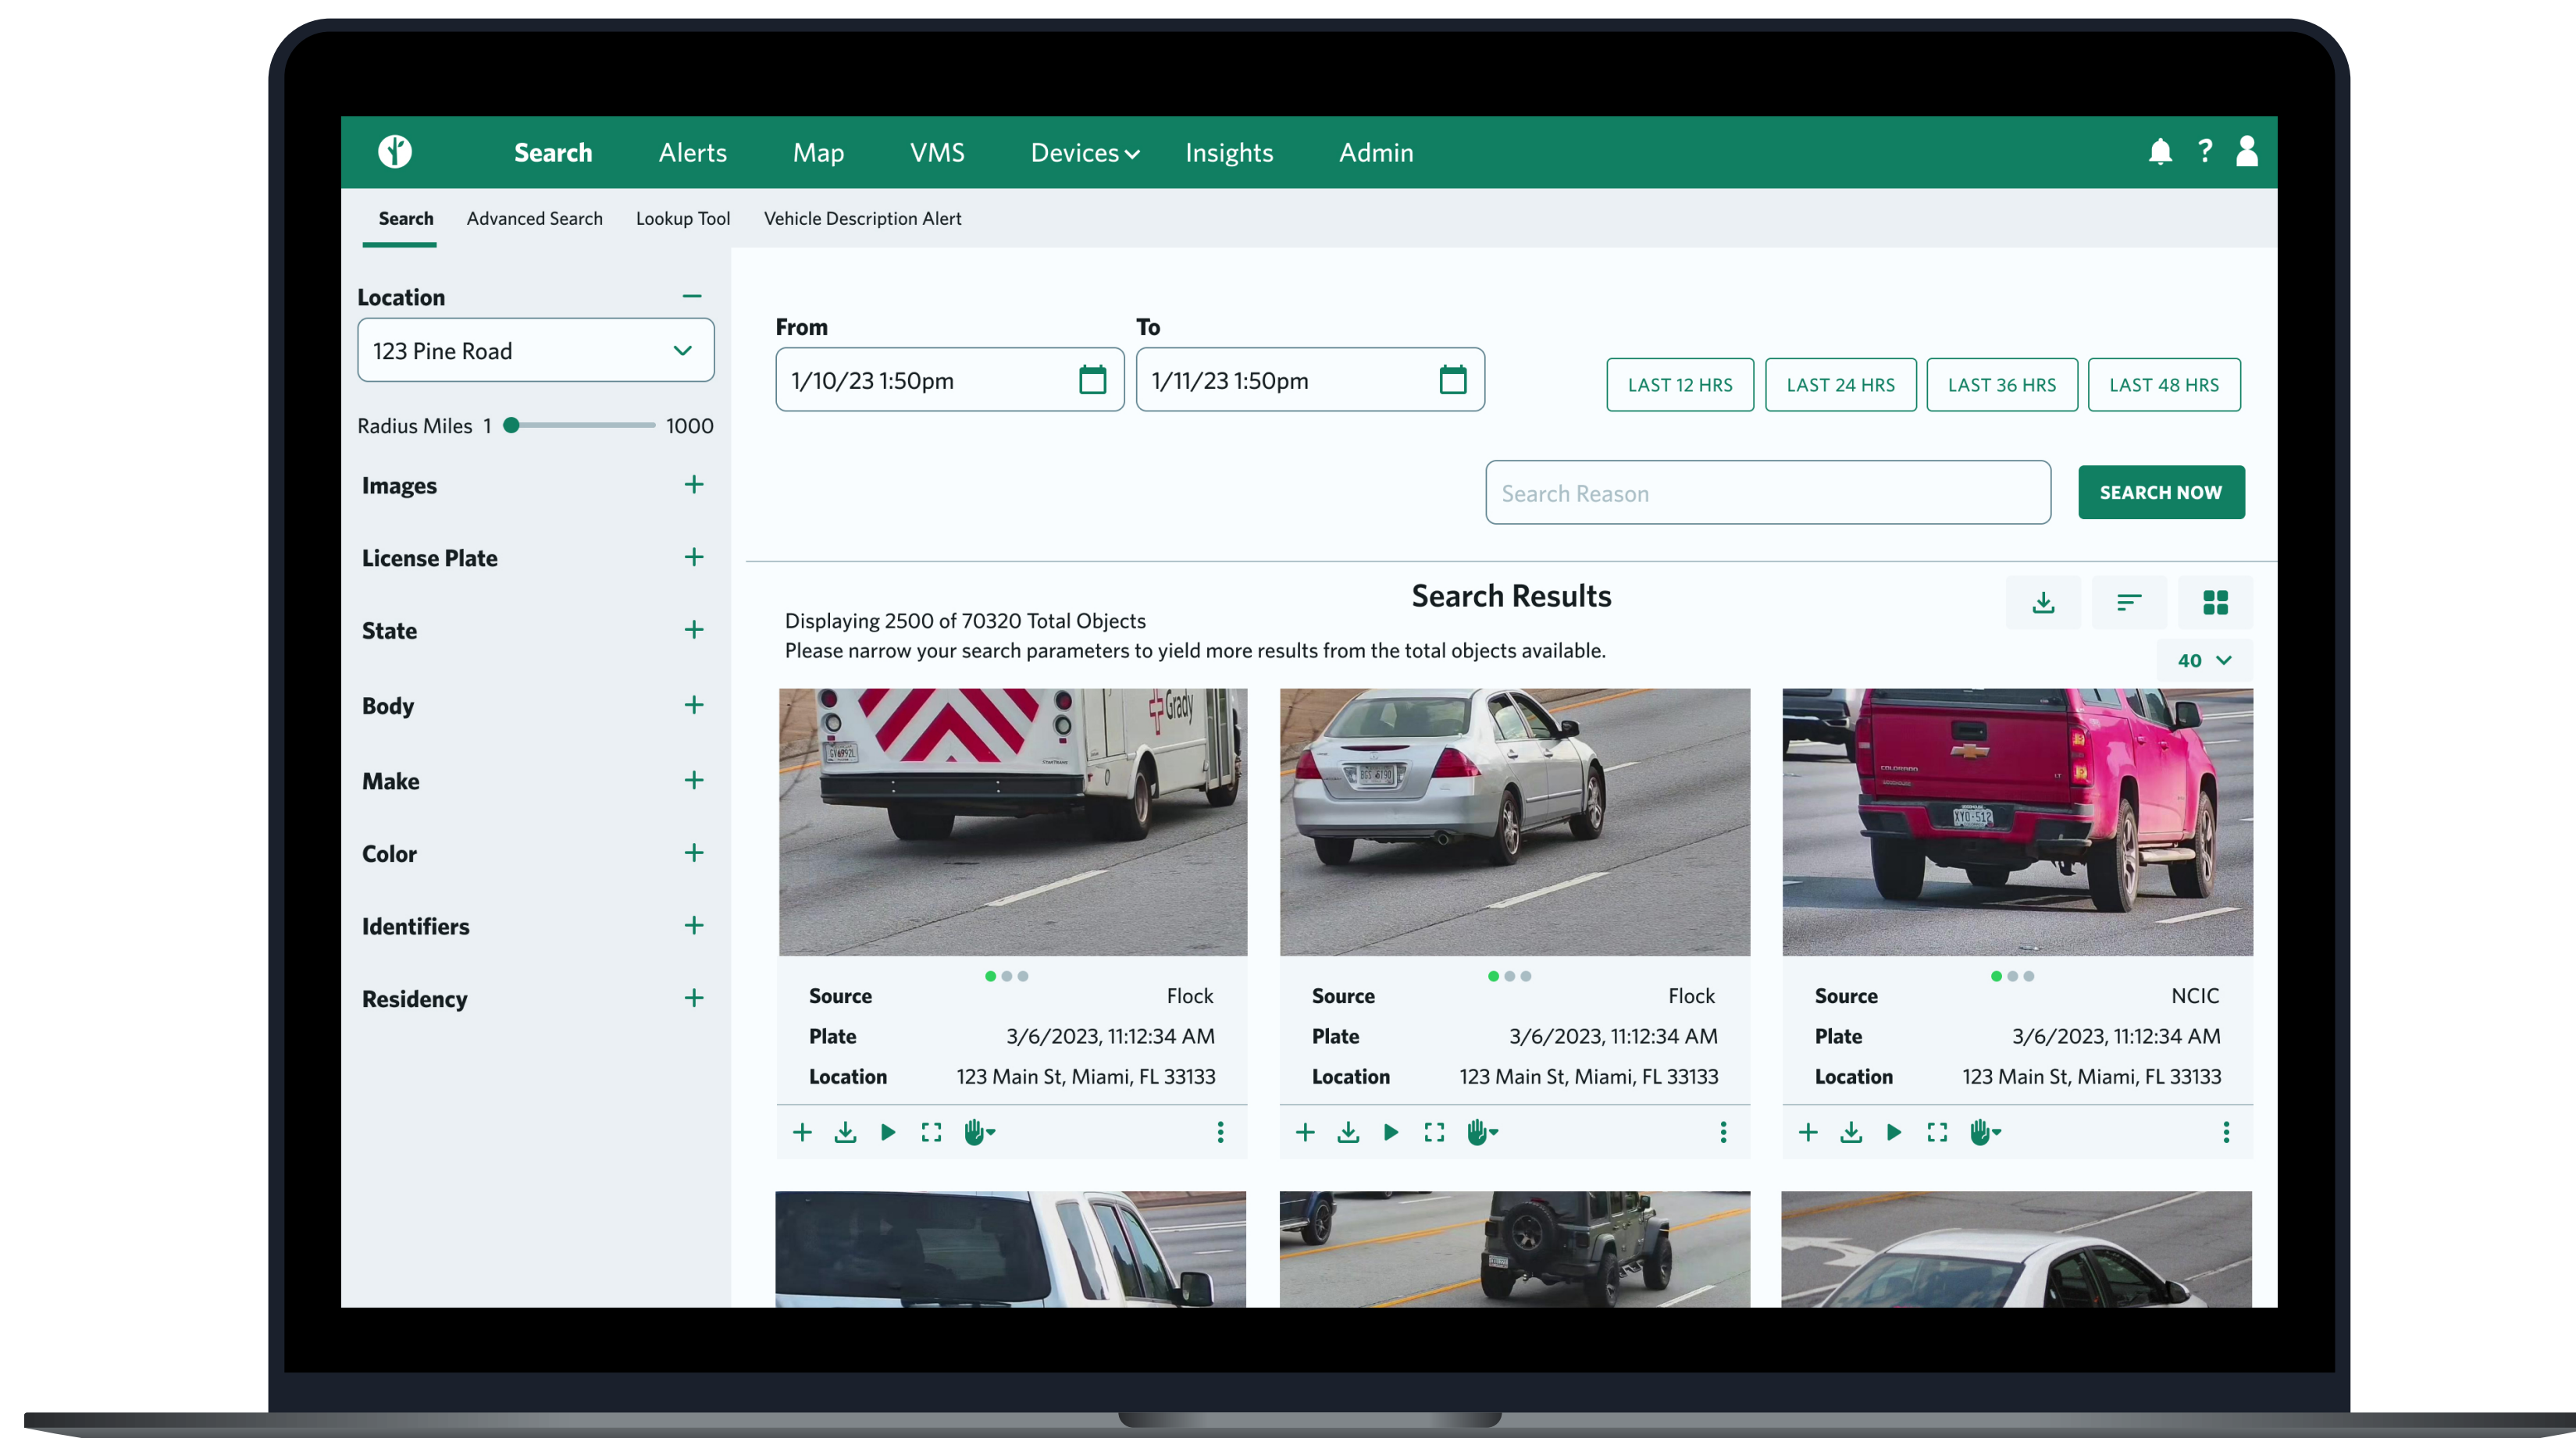

flock safety

Trusted by thousands of law enforcement agencies.

Cobb County, GA
Police Dept

Fort Worth, TX
Police Dept

Wichita, KS
Police Dept

Riverside County, CA
Sheriff's Dept

Key Features & Functionality

SEARCH

Search full, partial, and temporary plates by time and location.

VEHICLE FINGERPRINT®

Filter by Flock's patented Vehicle Fingerprint® attributes:
Vehicle make | Body type | Color | State Registration
Decals | Bumper stickers | Back racks | Top racks

LOCATION-BASED SEARCH

Perform single and multi-location-based searches to link a suspect vehicle to one, or multiple crime scenes.

CONVOY ANALYSIS

Identify associate suspect vehicles with convoy analysis.

REAL-TIME ROUTING

Determine possible vehicle path of travel with Real-Time Routing Analysis.

CUSTOM ALERTS

Automate email, text, and in-app alerts from custom and shared Hot Lists (i.e. NCIC).

HOT LIST SHARING

Create and share hot lists.

ACCESS EXTERNAL ALPR DATA

Access external ALPR databases:
FBI NCIC | NCMEC Amber Alert | REJIS | CCIC & more

CJIS COMPLIANT

Meet CJIS security policy compliance.

AUDIT TRAIL

- Capture required reason for search field capture.
- Report on user behavior for audits and positive outcomes for proof of ROI.

MOBILE APP

Access the FlockOS mobile companion app.