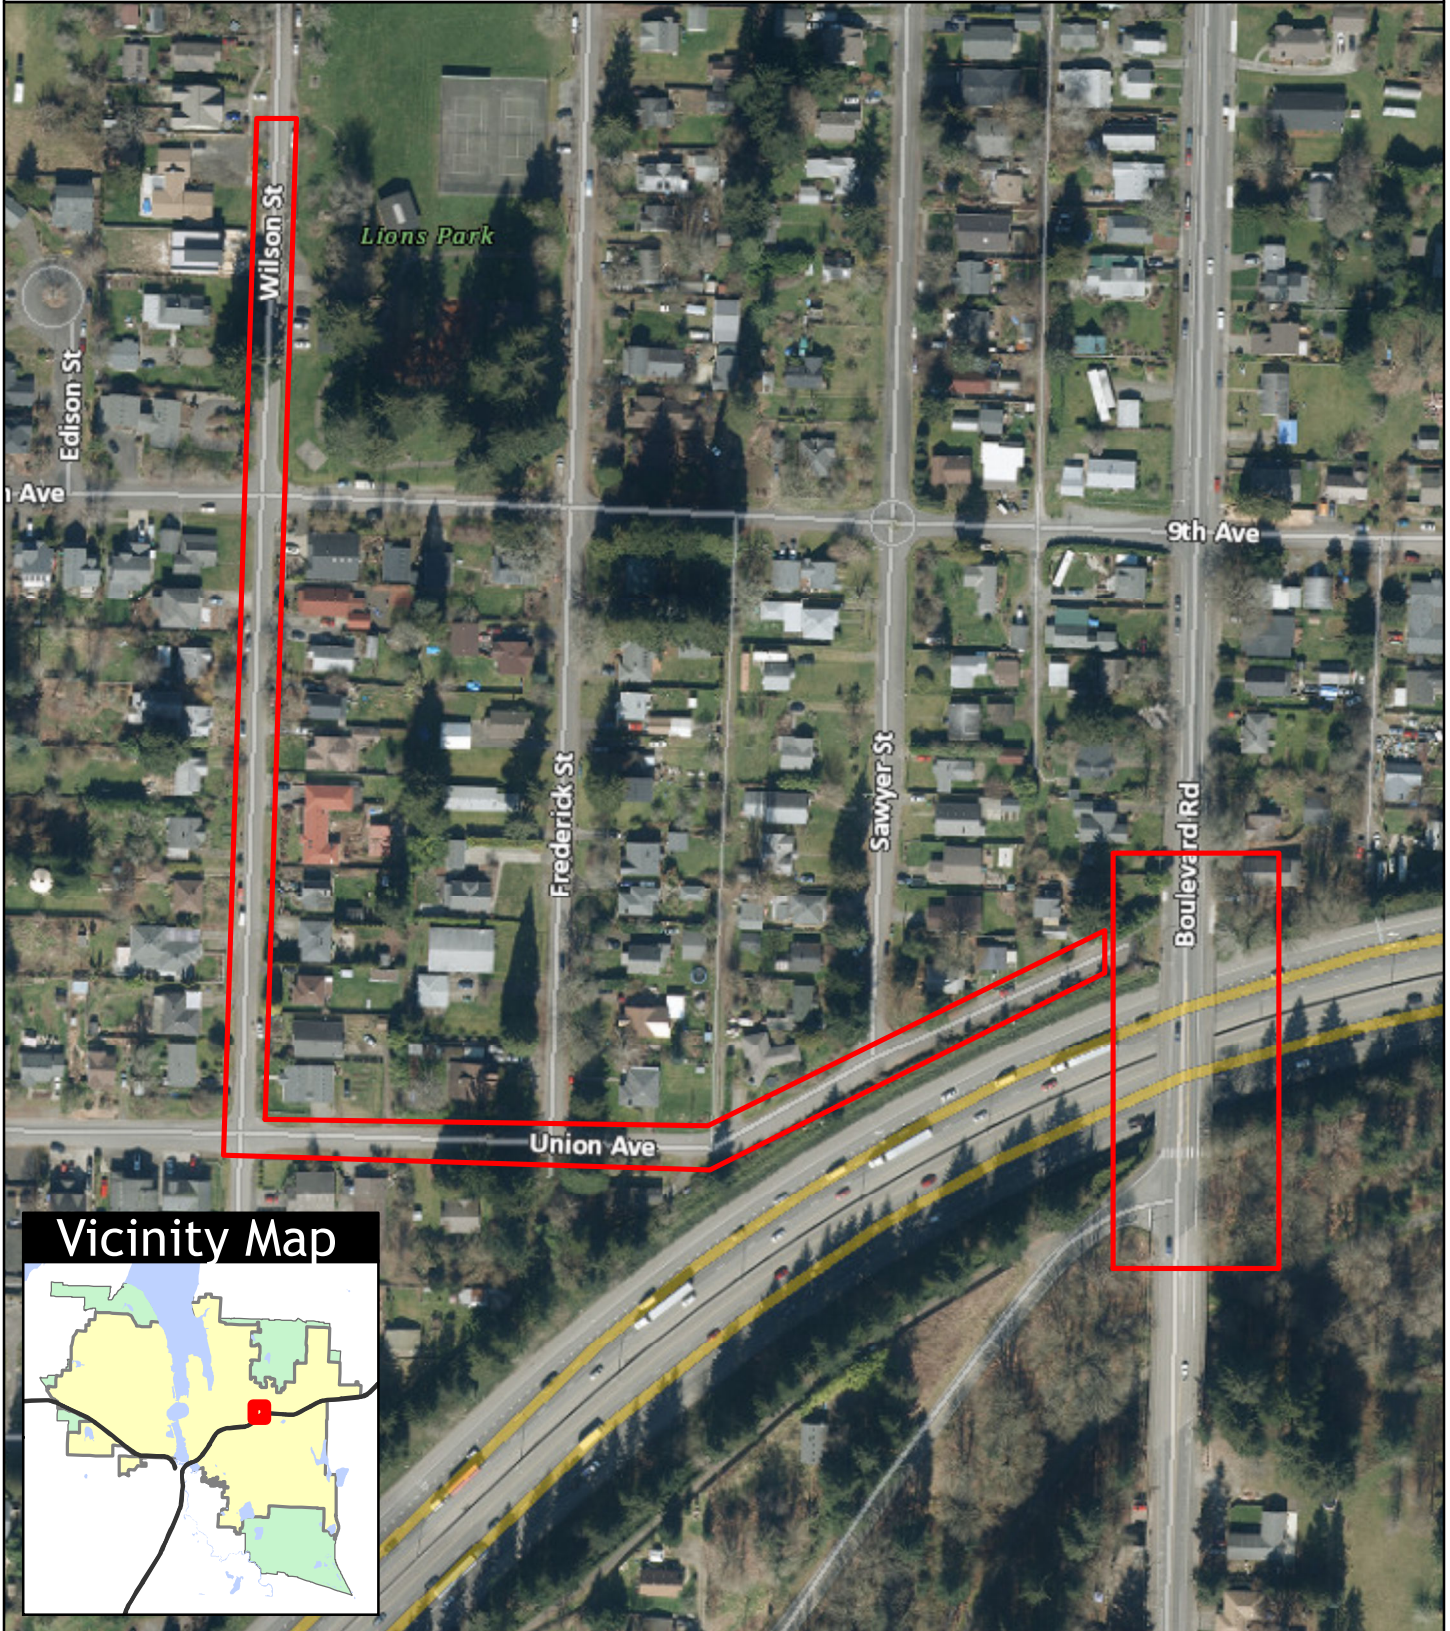

Boulevard Trail Crossing

Vicinity Map: Project 2129G

City of Olympia | Capital of Washington State

0 100 200 Feet 1 inch = 200 feet

Map created: June 06, 2022
For more information, please contact:
Michael Kaminski
Email mkaminsk@ci.olympia.wa.us