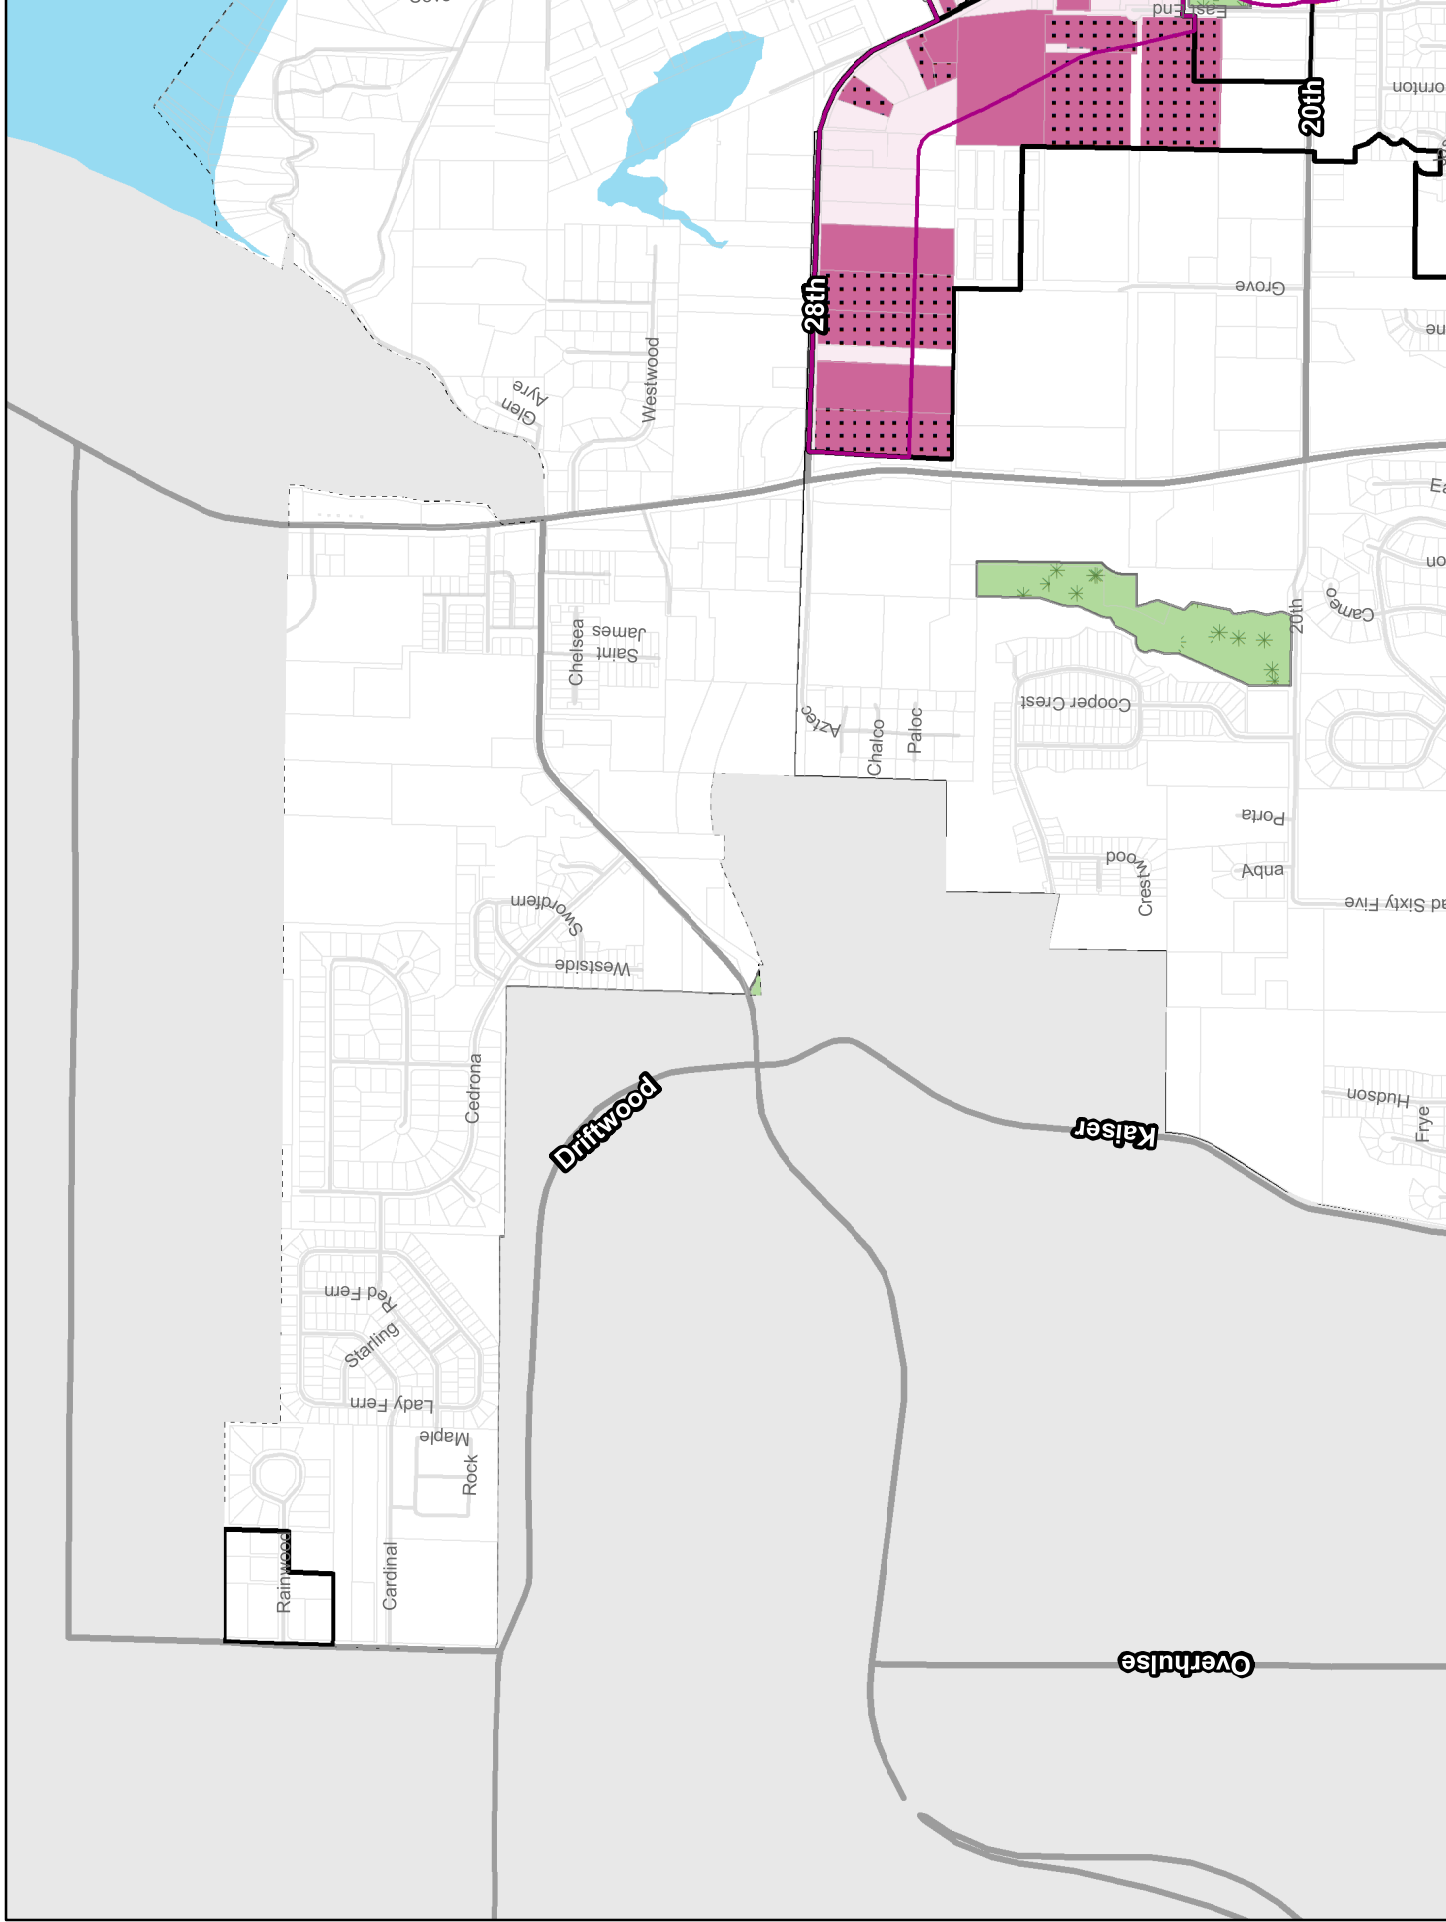

Land Use and Environment Committee Recommendations

Zoning Designation	Missing Middle Update (Sept. 2018)		Triplexes		Fourplexes		Courtyard Apartments	
	Vacant	Redevelopable	Vacant	Redevelopable	Vacant	Redevelopable	Vacant	Redevelopable
R-6-12	Minimum Lot Size		7,200 sqft.		9,600 sqft.		13,000 sqft.	
	101 (42%)	138 (58%)	75 (40%)	115 (60%)	51 (32%)	109 (68%)		
	239		190		160			
R-4-8	Minimum Lot Size		9,600 sqft.		13,000 sqft.		17,500 sqft.	
	69 (41%)	98 (59%)	57 (37%)	96 (63%)	46 (35%)	87 (65%)		
	167		153		133			
R-4-8	Minimum Lot Size		9,600 sqft.		13,000 sqft.		17,500 sqft.	
	92 (37%)	160 (63%)	72 (31%)	157 (69%)	57 (28%)	147 (72%)		
	252		229		204			
TOTAL	161 (38%)	258 (62%)	129 (34%)	253 (36%)	103 (31%)	234 (69%)	337	
	419		382		337			

*This analysis does not make assumptions about the number of parcels that could be created through future lot subdivisions.

** Parcels identified by TRPC Missing Middle Land Capacity Analysis, projected counts shown here include parcels in the City and UGA.

Previous Missing Middle Recommendations

Zoning Designation	Missing Middle Previous Recommendations		Triplexes		Fourplexes		Courtyard Apartments	
	Vacant	Redevelopable	Vacant	Redevelopable	Vacant	Redevelopable	Vacant	Redevelopable
R-4-8	Minimum Lot Size		9,600 sqft.		13,000 sqft.		17,500 sqft.	
	31%	69%	26%	74%	24%	76%		
	262		227		192			
	412		357		306			