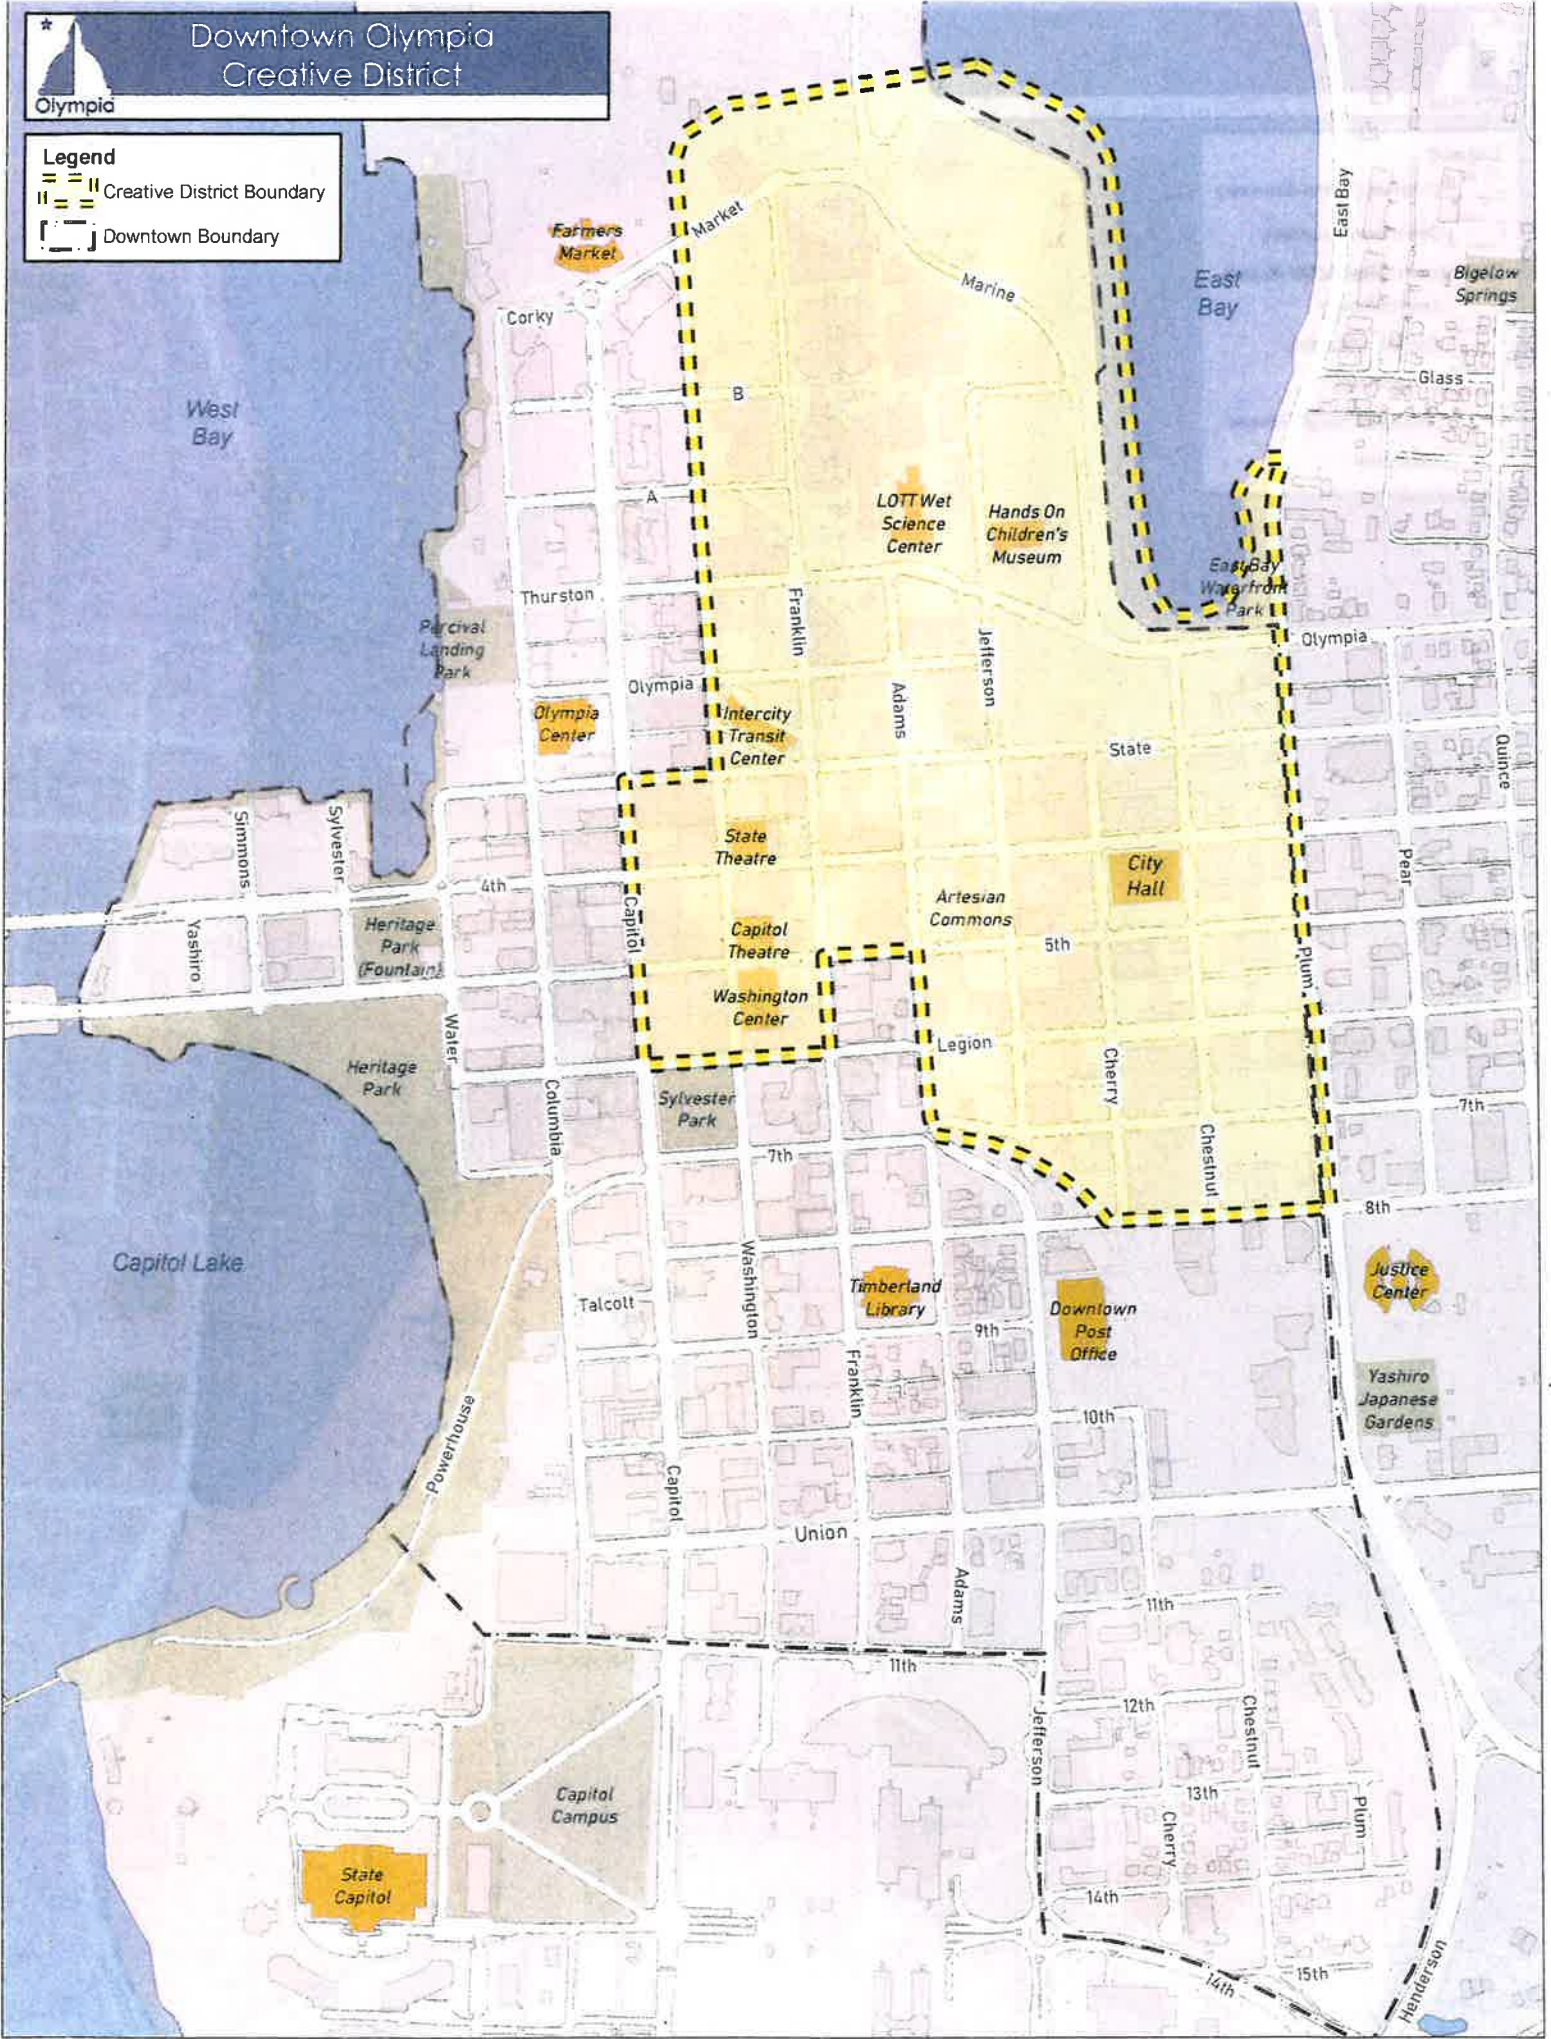

Downtown Olympia Creative District

- Legend**
- Creative District Boundary
 - Downtown Boundary

Downtown Olympia Creative District

Legend

- Creative District Boundary
- Downtown Boundary

Downtown Character Areas

- Entertainment
- Capitol to Market
- Artisan/Tech
- Southeast Neighborhood
- Waterfront