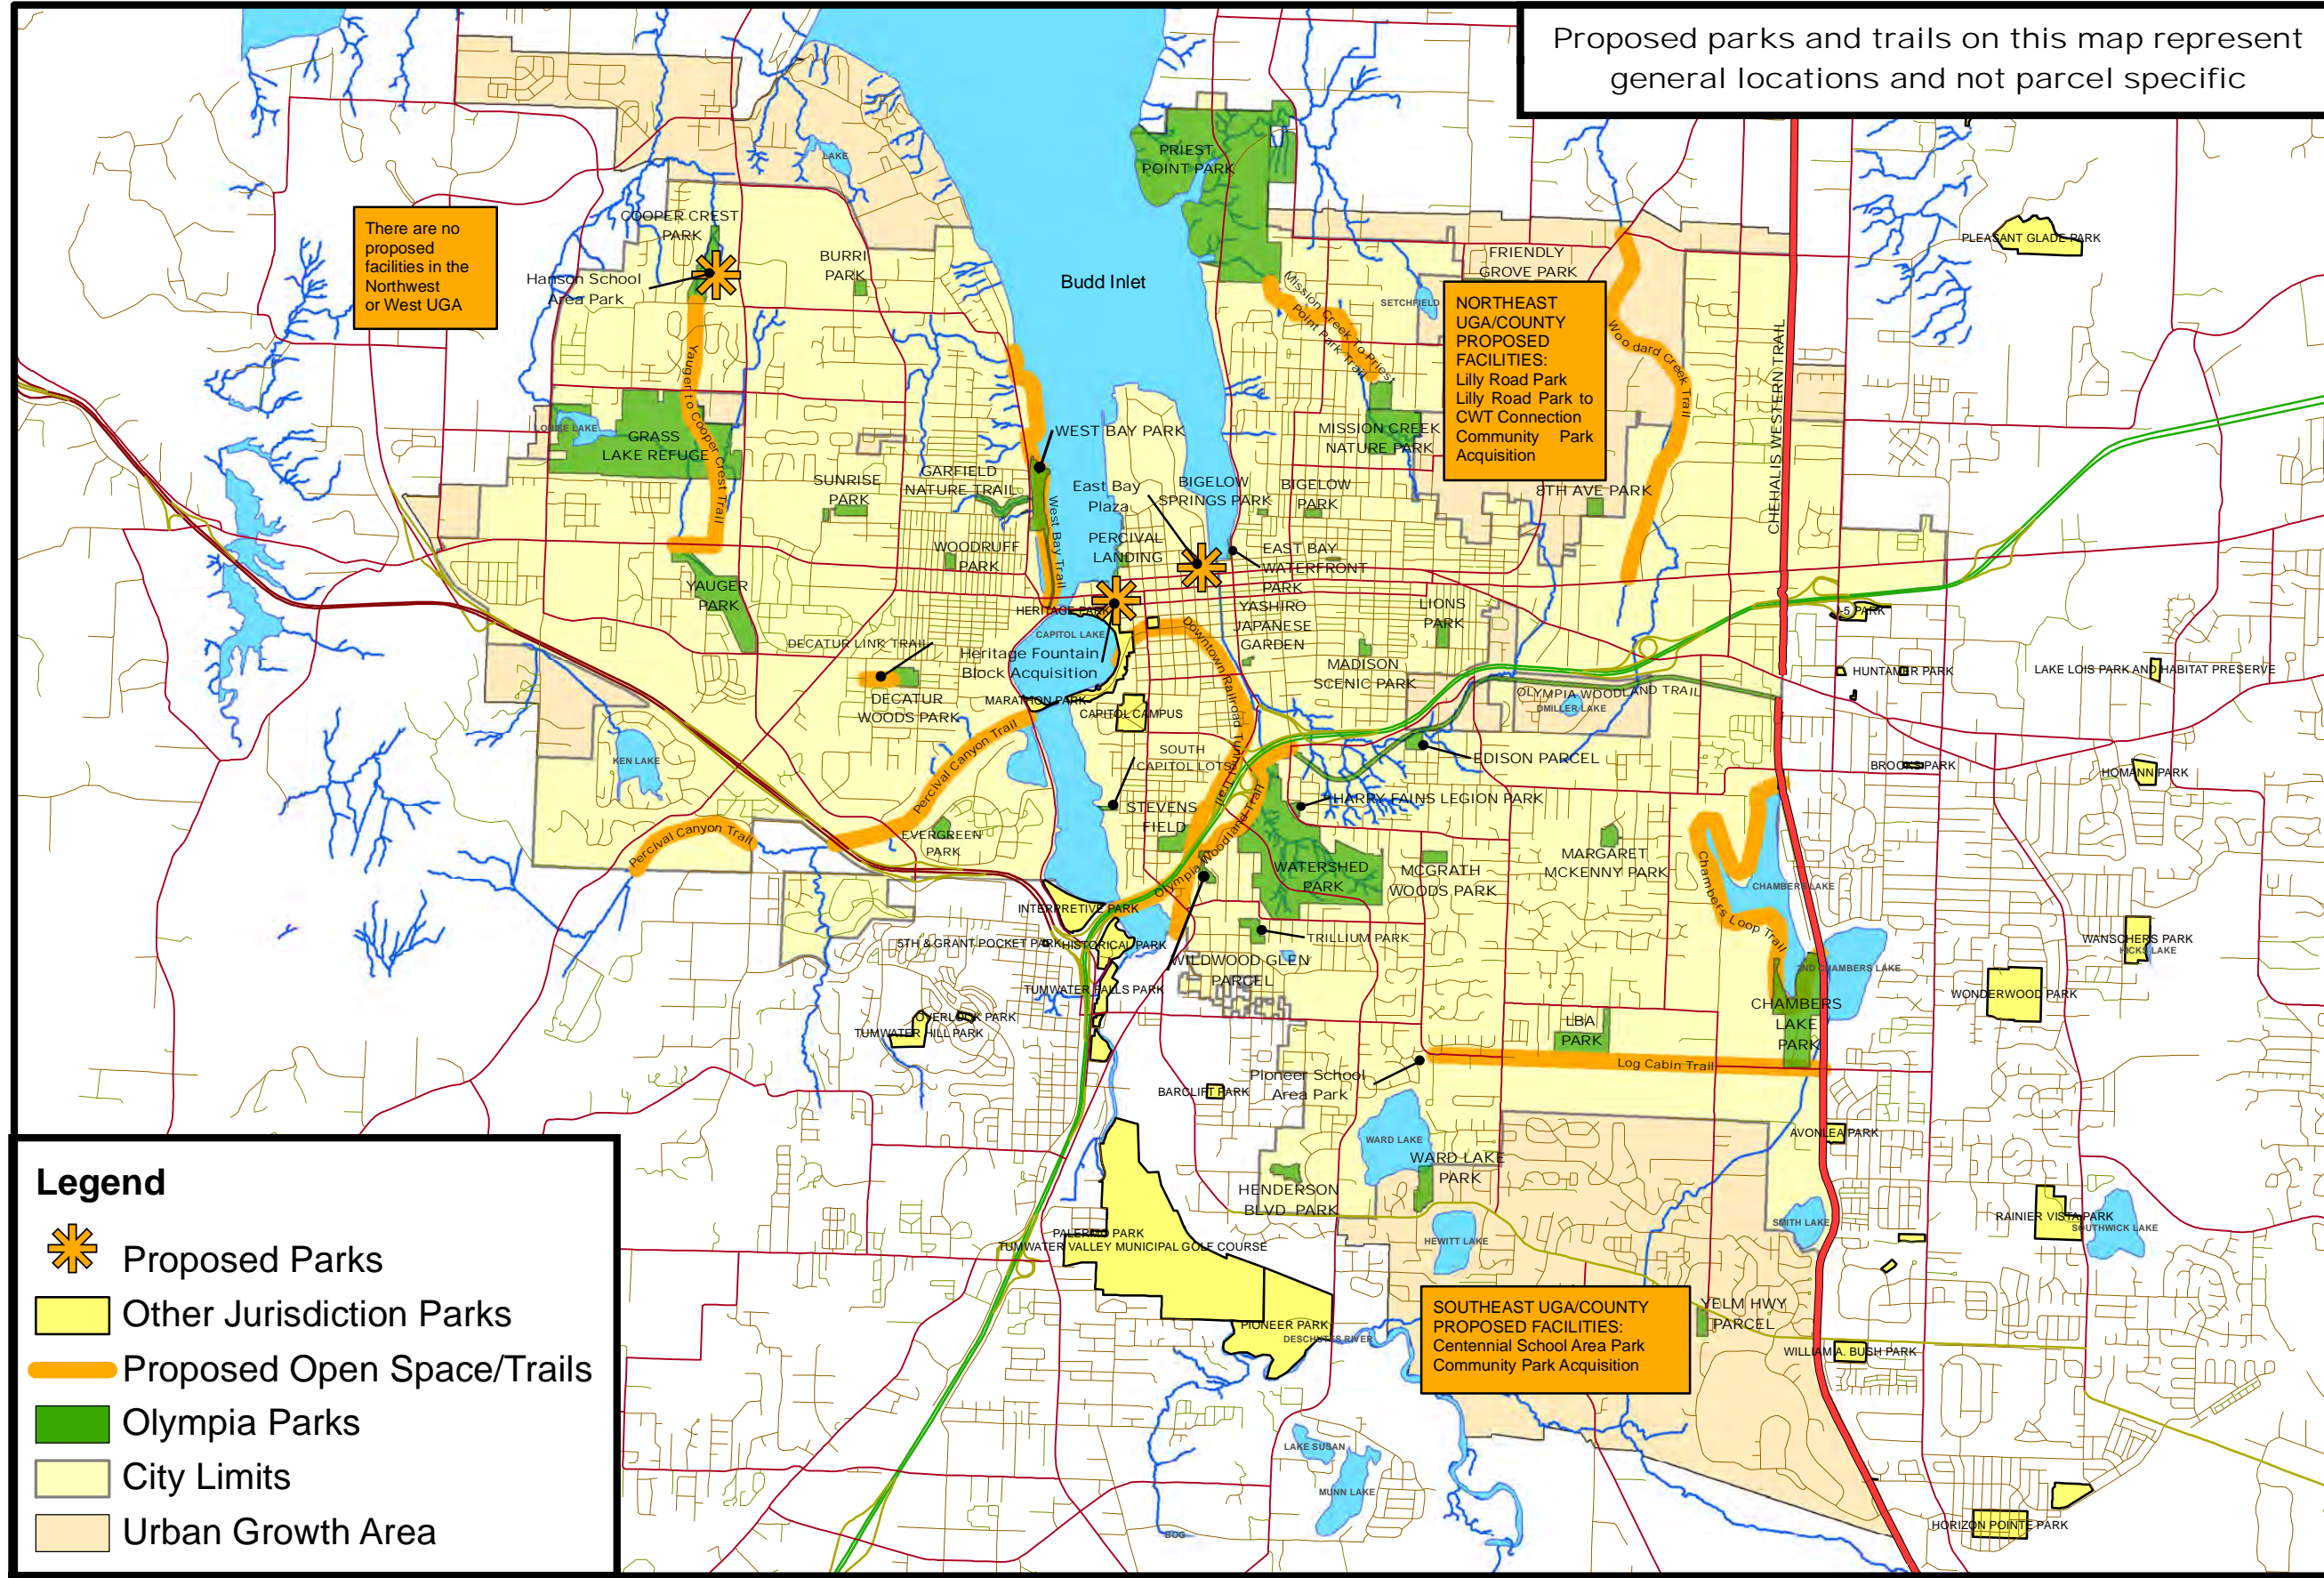

Proposed parks and trails on this map represent general locations and not parcel specific

There are no proposed facilities in the Northwest or West UGA

NORTHEAST UGA/COUNTY PROPOSED FACILITIES:  
Lilly Road Park  
Lilly Road Park to CWT Connection  
Community Park Acquisition

SOUTHEAST UGA/COUNTY PROPOSED FACILITIES:  
Centennial School Area Park  
Community Park Acquisition

**Legend**

-  Proposed Parks
-  Other Jurisdiction Parks
-  Proposed Open Space/Trails
-  Olympia Parks
-  City Limits
-  Urban Growth Area

City of Olympia Comprehensive Plan  
**Parks, Arts and Recreation Facilities Plan Map**