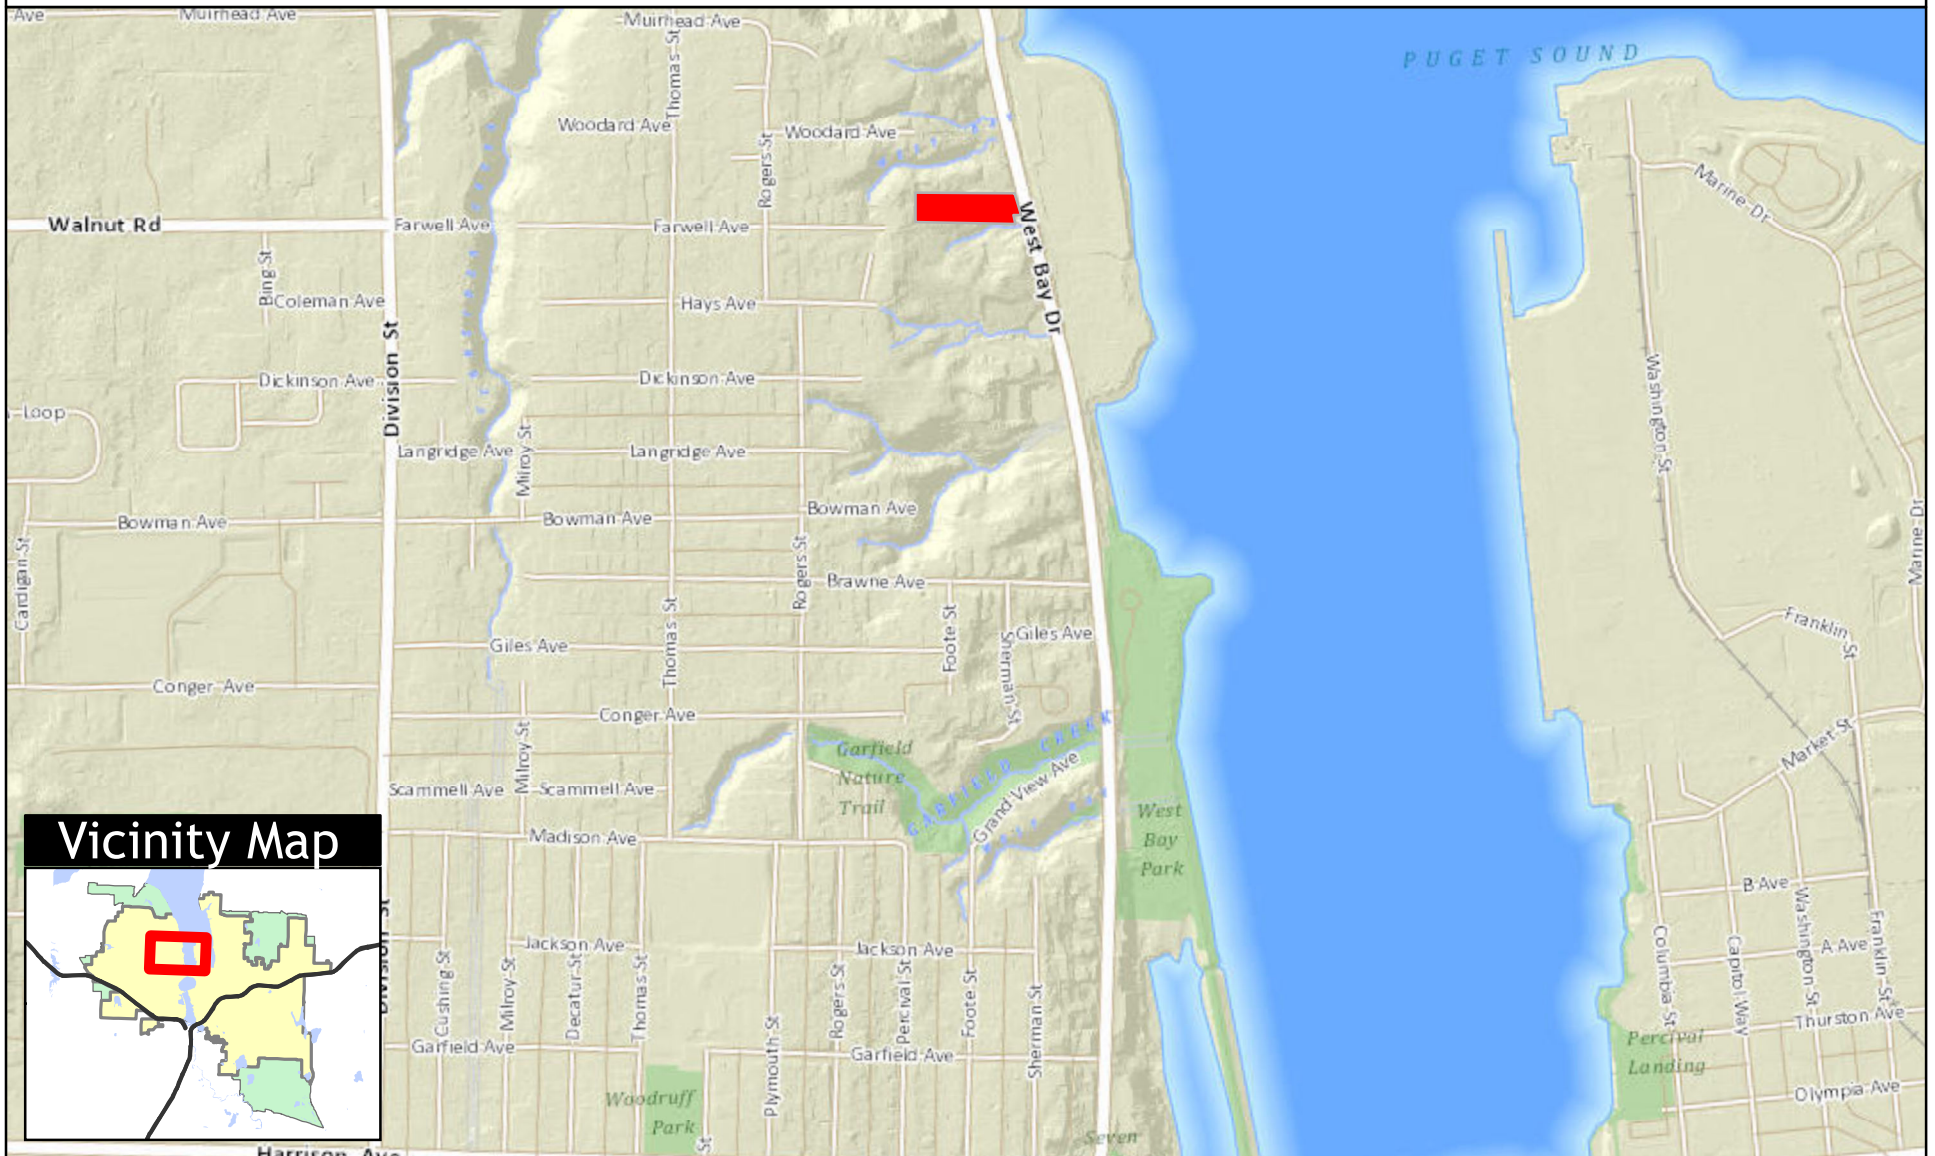

Floberg Parcel

0 0.1 0.2 Miles 1 inch = 833 feet

Map printed 8/8/2016
For more information, please contact:
Olympia Parks, Arts and Recreation
olyparks@ci.olympia.wa.us
(360) 753.8380

This map is intended for 8.5x11" landscape printing.