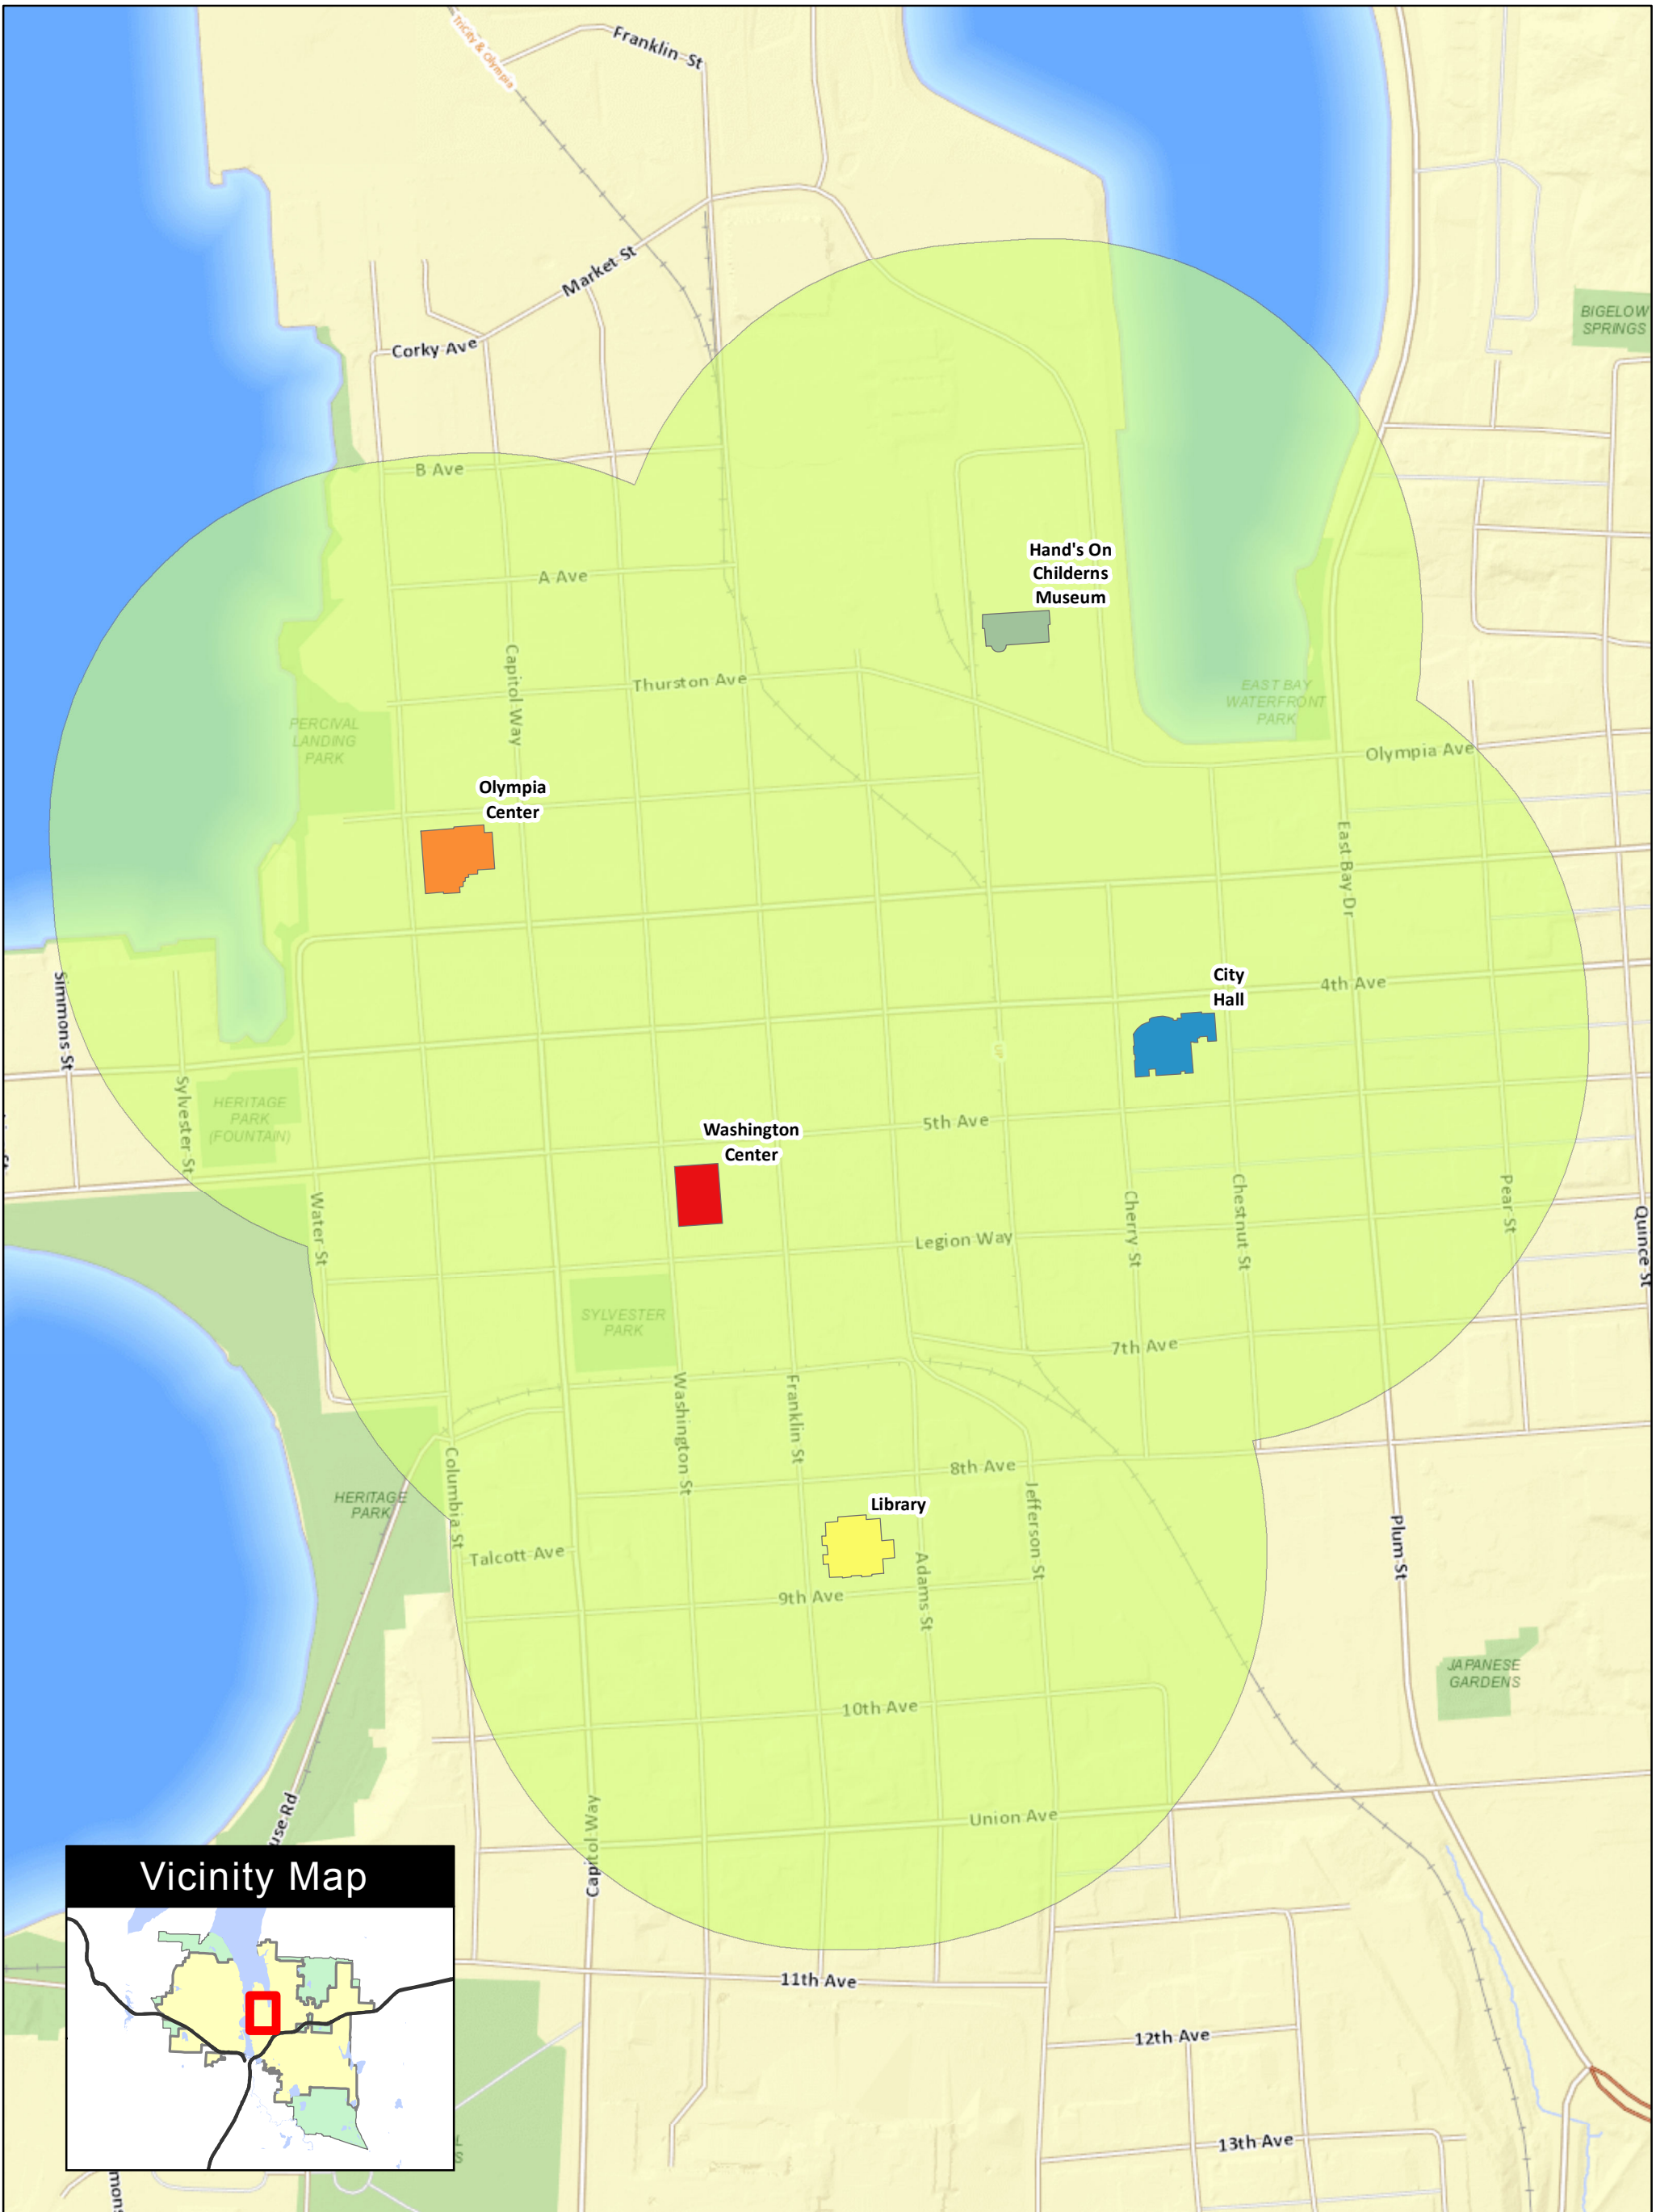

Proposed Downtown Drug Free Zone

1000' Buffer from Public Facility Building Perimeter

City of Olympia | Capital of Washington State

Vicinity Map

0 0.05 0.1
Miles

Map created Date: march 19, 2014
Please contact Steve Hall with questions:
shall@ci.olympia.wa.us

The City of Olympia and its personnel cannot assure the accuracy, completeness, reliability, or suitability of this information for any particular purpose. The parcels, right-of-ways, utilities and structures depicted hereon are based on record information and aerial photos only. It is recommended the recipient and or user field verify all information prior to use. The use of this data for purposes other than those for which they were created may yield inaccurate or misleading results. The recipient may not assert any proprietary rights to this information. The City of Olympia and its personnel neither accept or assume liability or responsibility, whatsoever, for any activity involving this information with respect to lost profits, lost savings or any other consequential damages.