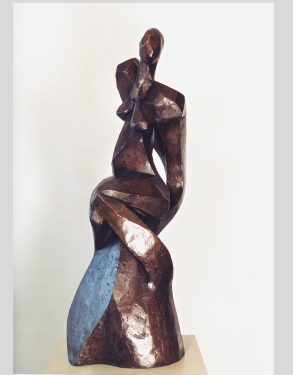

PERCIVAL PLINTH RECOMMENDATION 2015

1. **Great Catch**, Bronze, by Marilyn Murch, Tenino
2. **Torso III**, Steel & Stainless Steel, by Rodger Squirrell, Lake Forest Park
3. **Tennyson**, Bronze, by Kyle Dillehay, Tacoma
4. **A Soothing Melody**, Marble & Bronze, by Leon White, Seattle
5. **CULTURE Ring Dance #10**, Steel, by Don Freas, Olympia
6. **Good Dog!**, Stainless Steel, by Rodger Squirrell, Lake Forest Park
7. **Twisted Halo**, Stainless Steel & Bronze, by Ulrich Pakker, Seattle
8. **Venus**, Steel, by Kevin Au, Mercer Island
9. **Daphne**, Welded Steel, by Karsten Boysen, Port Orchard
10. **The Three Graces**, Bronze, by Sylvia Perle, Olympia
11. **The Gardener**, Bronze, by Louise McDowell, Seattle
12. **Swirl**, Steel, by Kevin Au, Mercer Island
13. **Olympia Oyster**, Steel Bar & Stainless Steel, by Colleen Cotey, Olympia
14. **Shorebirds**, Steel & Kiln-Carved Glass, by Lin McJunkin, Conway
15. **Iris Flare**, Steel & Kiln-Carved Glass, by Lin McJunkin, Conway

- A. **Egg**, Stainless Steel, James Lapp, Mount Vernon
  B. **Seated Helene**, Bronze, Sylvia Perle, Olympia

Alternates

B