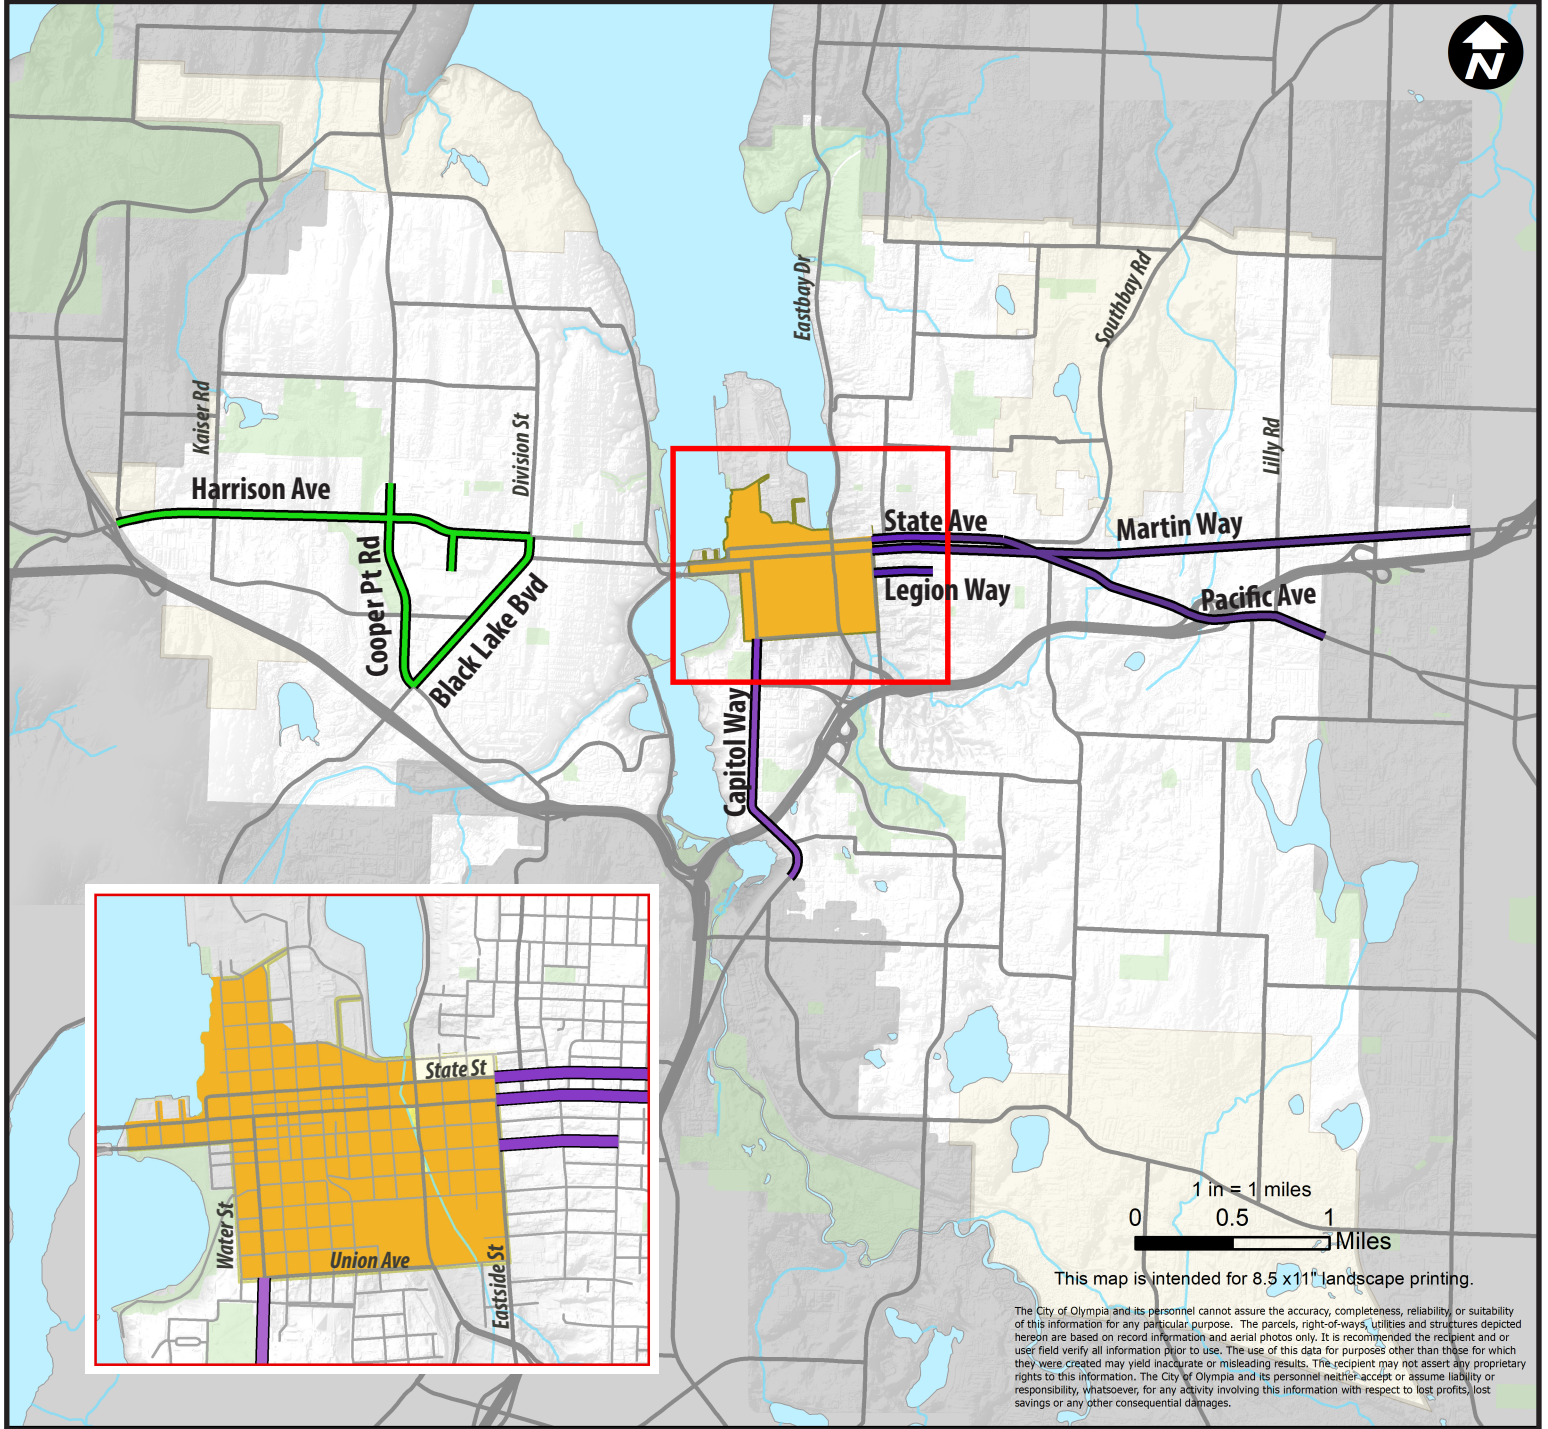

City Maintained Street Trees

City Maintained Street Trees

The City of Olympia only maintains street trees in the areas noted on the above map. All other street trees are the adjacent property owners responsibility.

Eastside Streets

- 4th Ave
- Capitol Way
- Legion Way
- Martin Way
- Pacific Ave
- State Ave

Westside Streets

- Black Lake Blvd
- Cooper Pt
- Harrison Ave
- Kenyon St

Downtown Streets

- Downtown Olympia, see inset map

Thurston County

UGA

Olympia