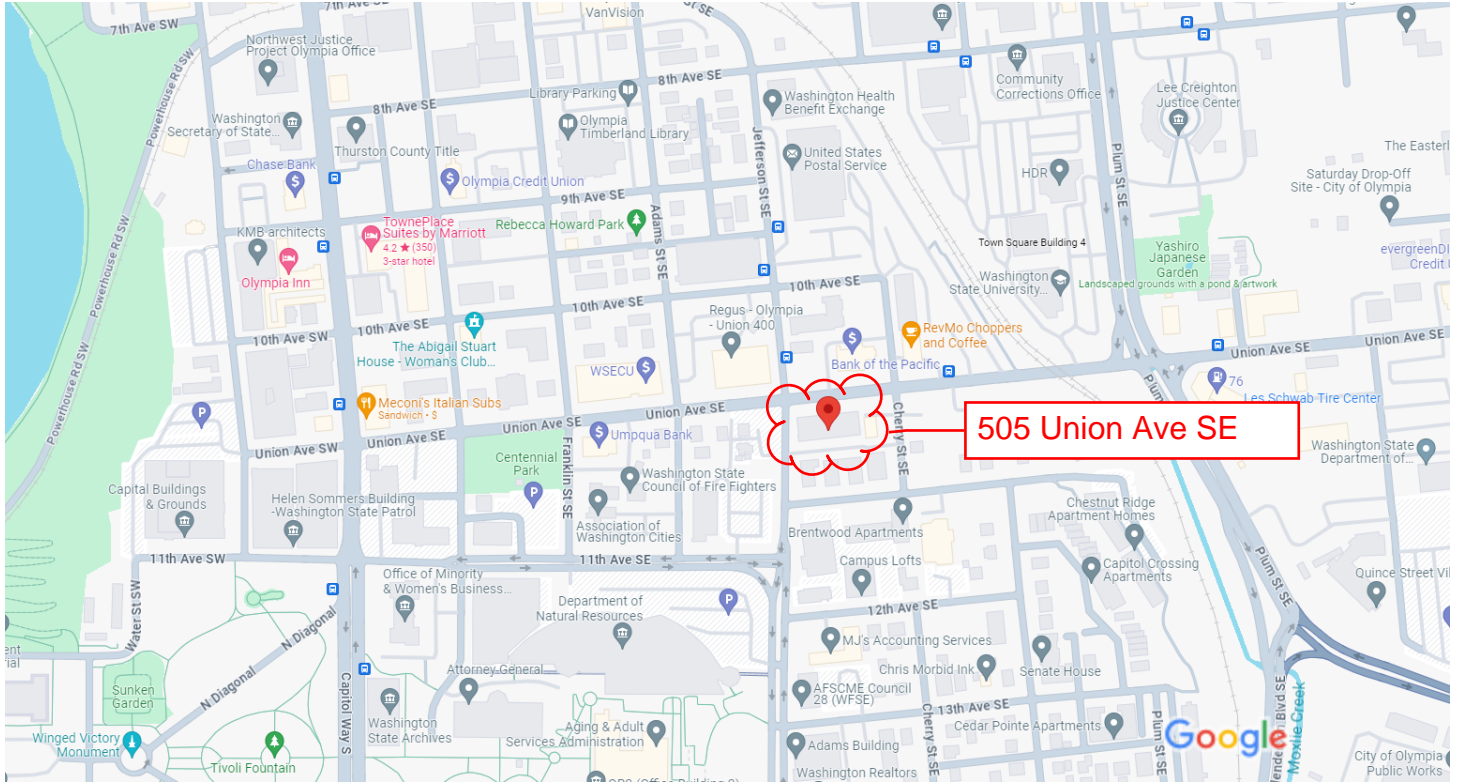

Google Maps Republic Building

Map data ©2024 Google 200 ft

Republic Building

- 
Directions
- 
Save
- 
Nearby
- 
Send to phone
- 
Share

 505 Union Ave SE, Olympia, WA 98501