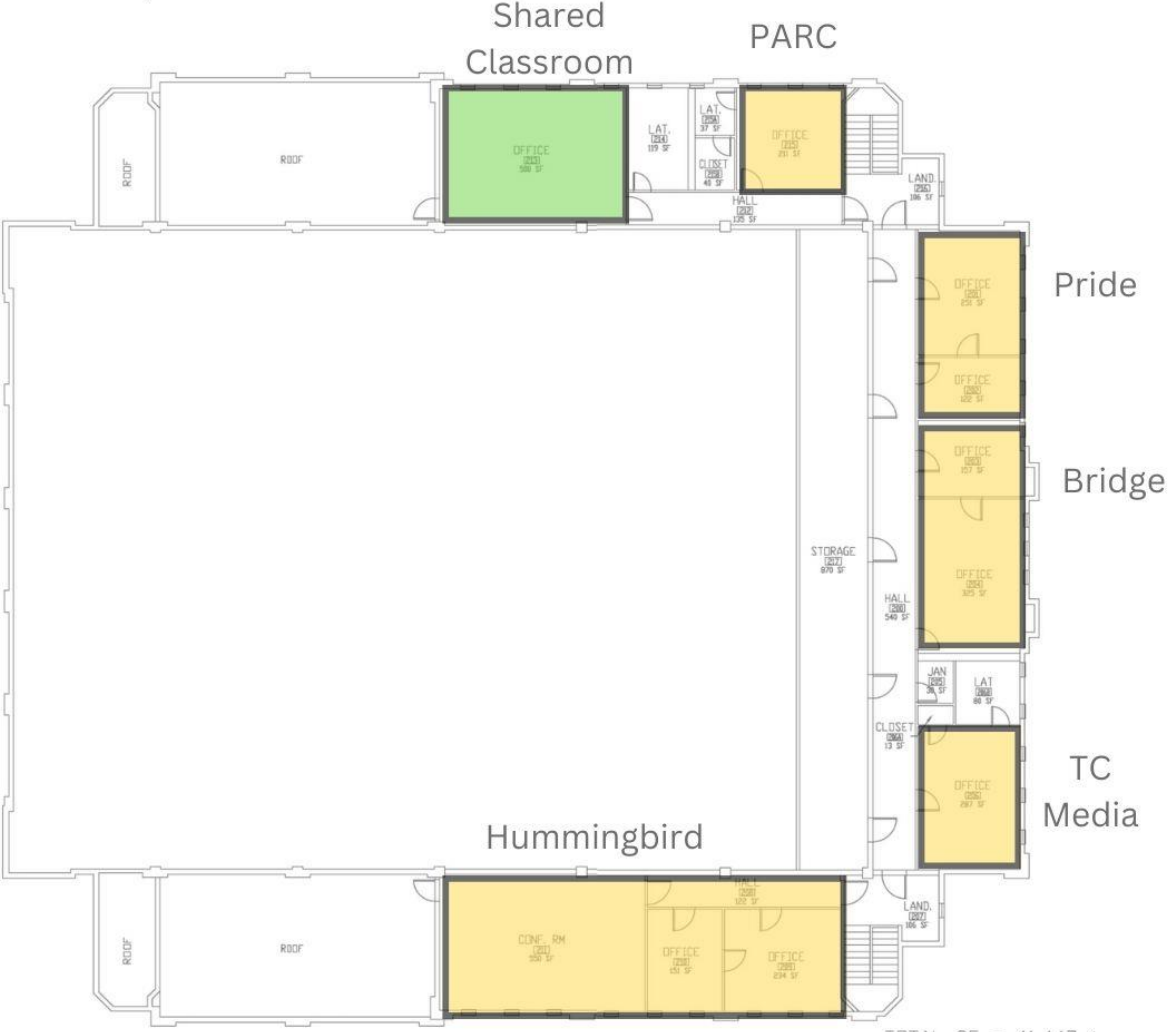

Olympia Armory

Draft Map - March 2024

TOTAL SF = 41,447

Olympia Armory

Draft Map - March 2024

Olympia Armory

Draft Map - March 2024