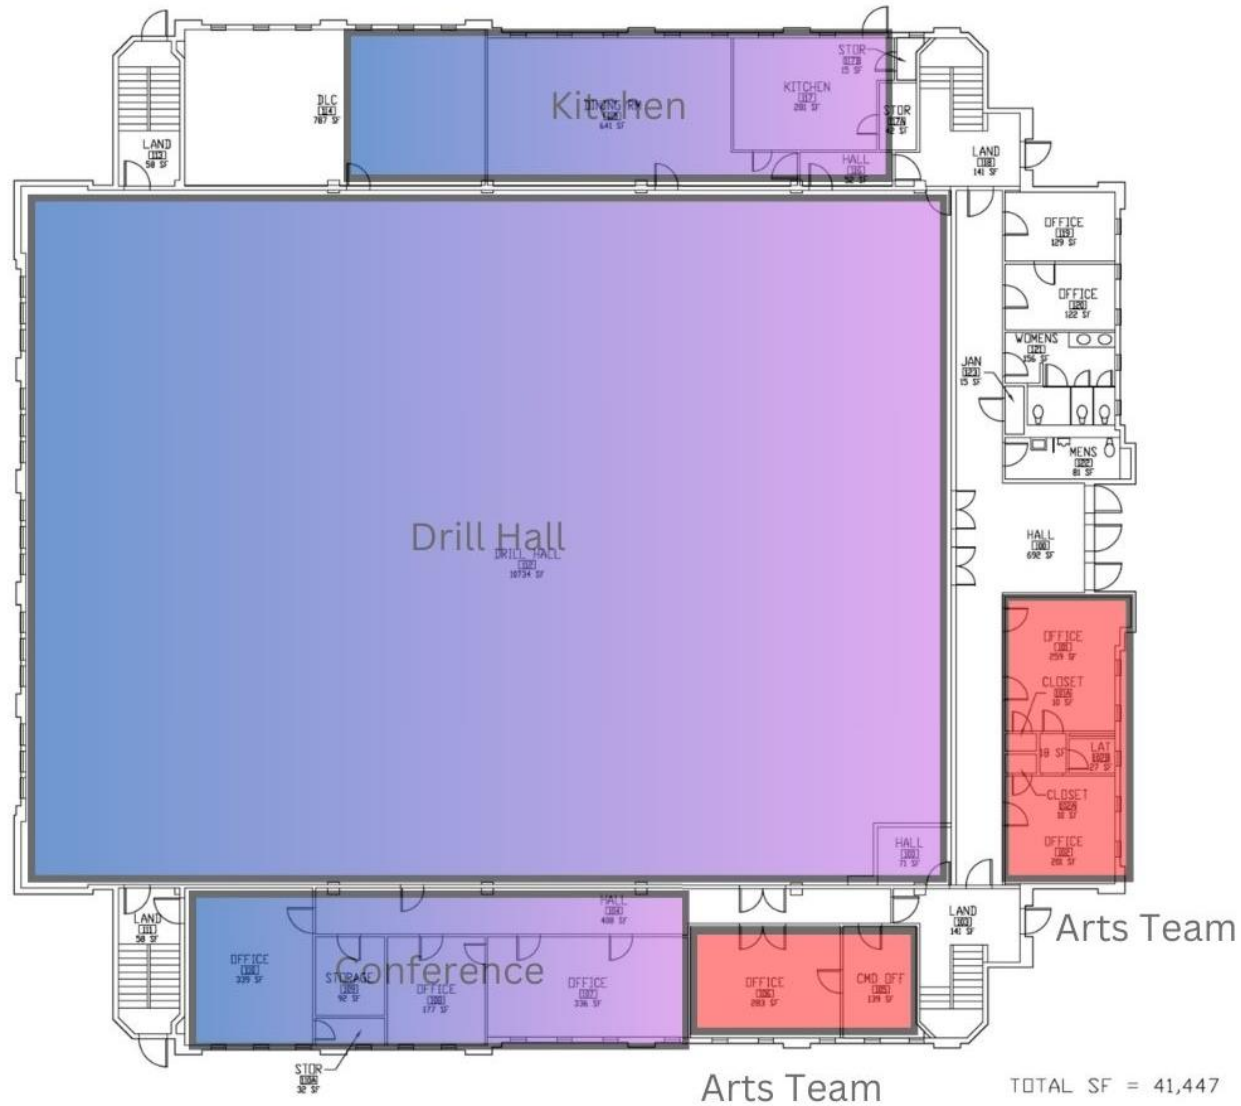

Olympia Armory

Draft Map - March 2024

TOTAL SF = 41,447

Olympia Armory

Draft Map - March 2024

Olympia Armory

Draft Map - March 2024