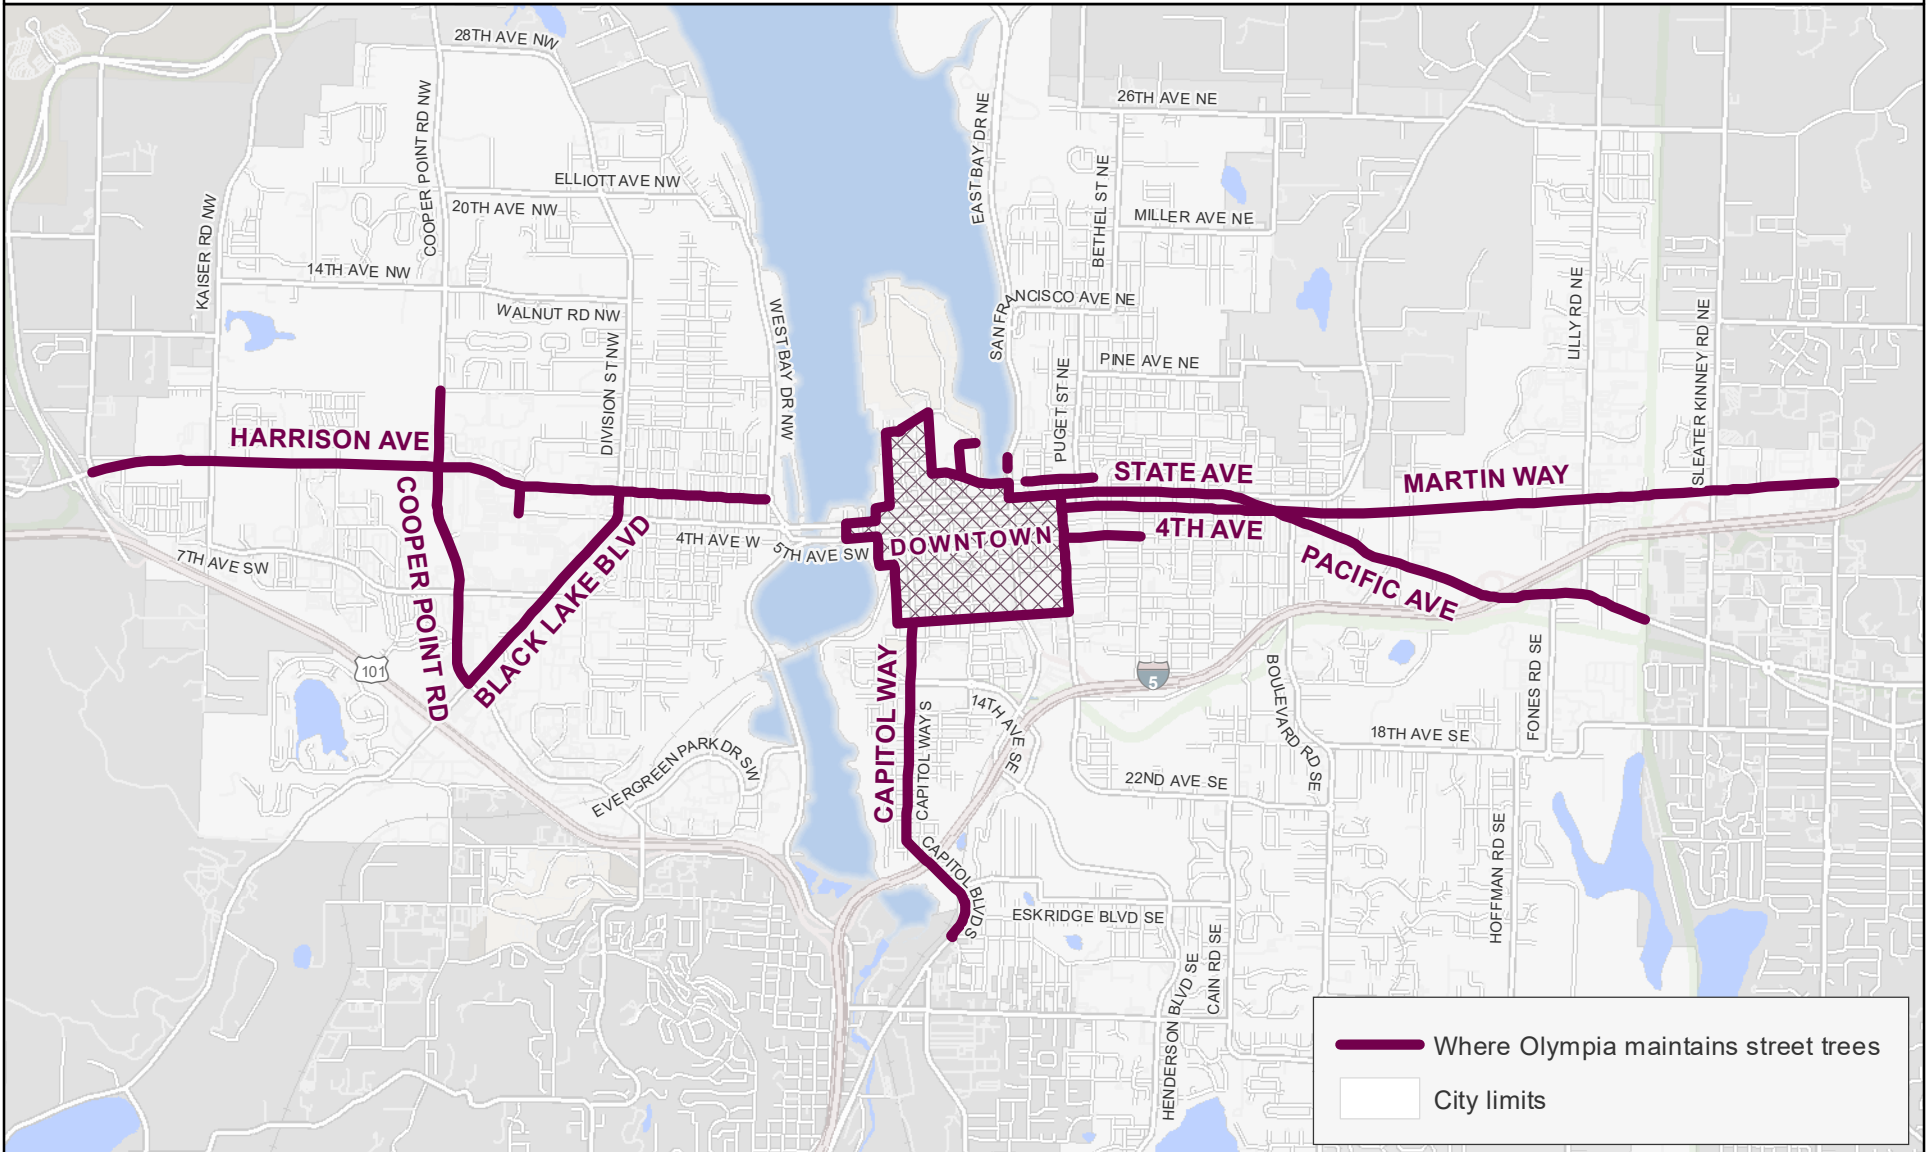

Street tree maintenance areas

And City-prioritized sidewalk repairs

Map printed 6/6/2023
For more information, please contact:
Michelle Swanson, AICP, Senior Planner
mswanson@ci.olympia.wa.us
360.753.8575