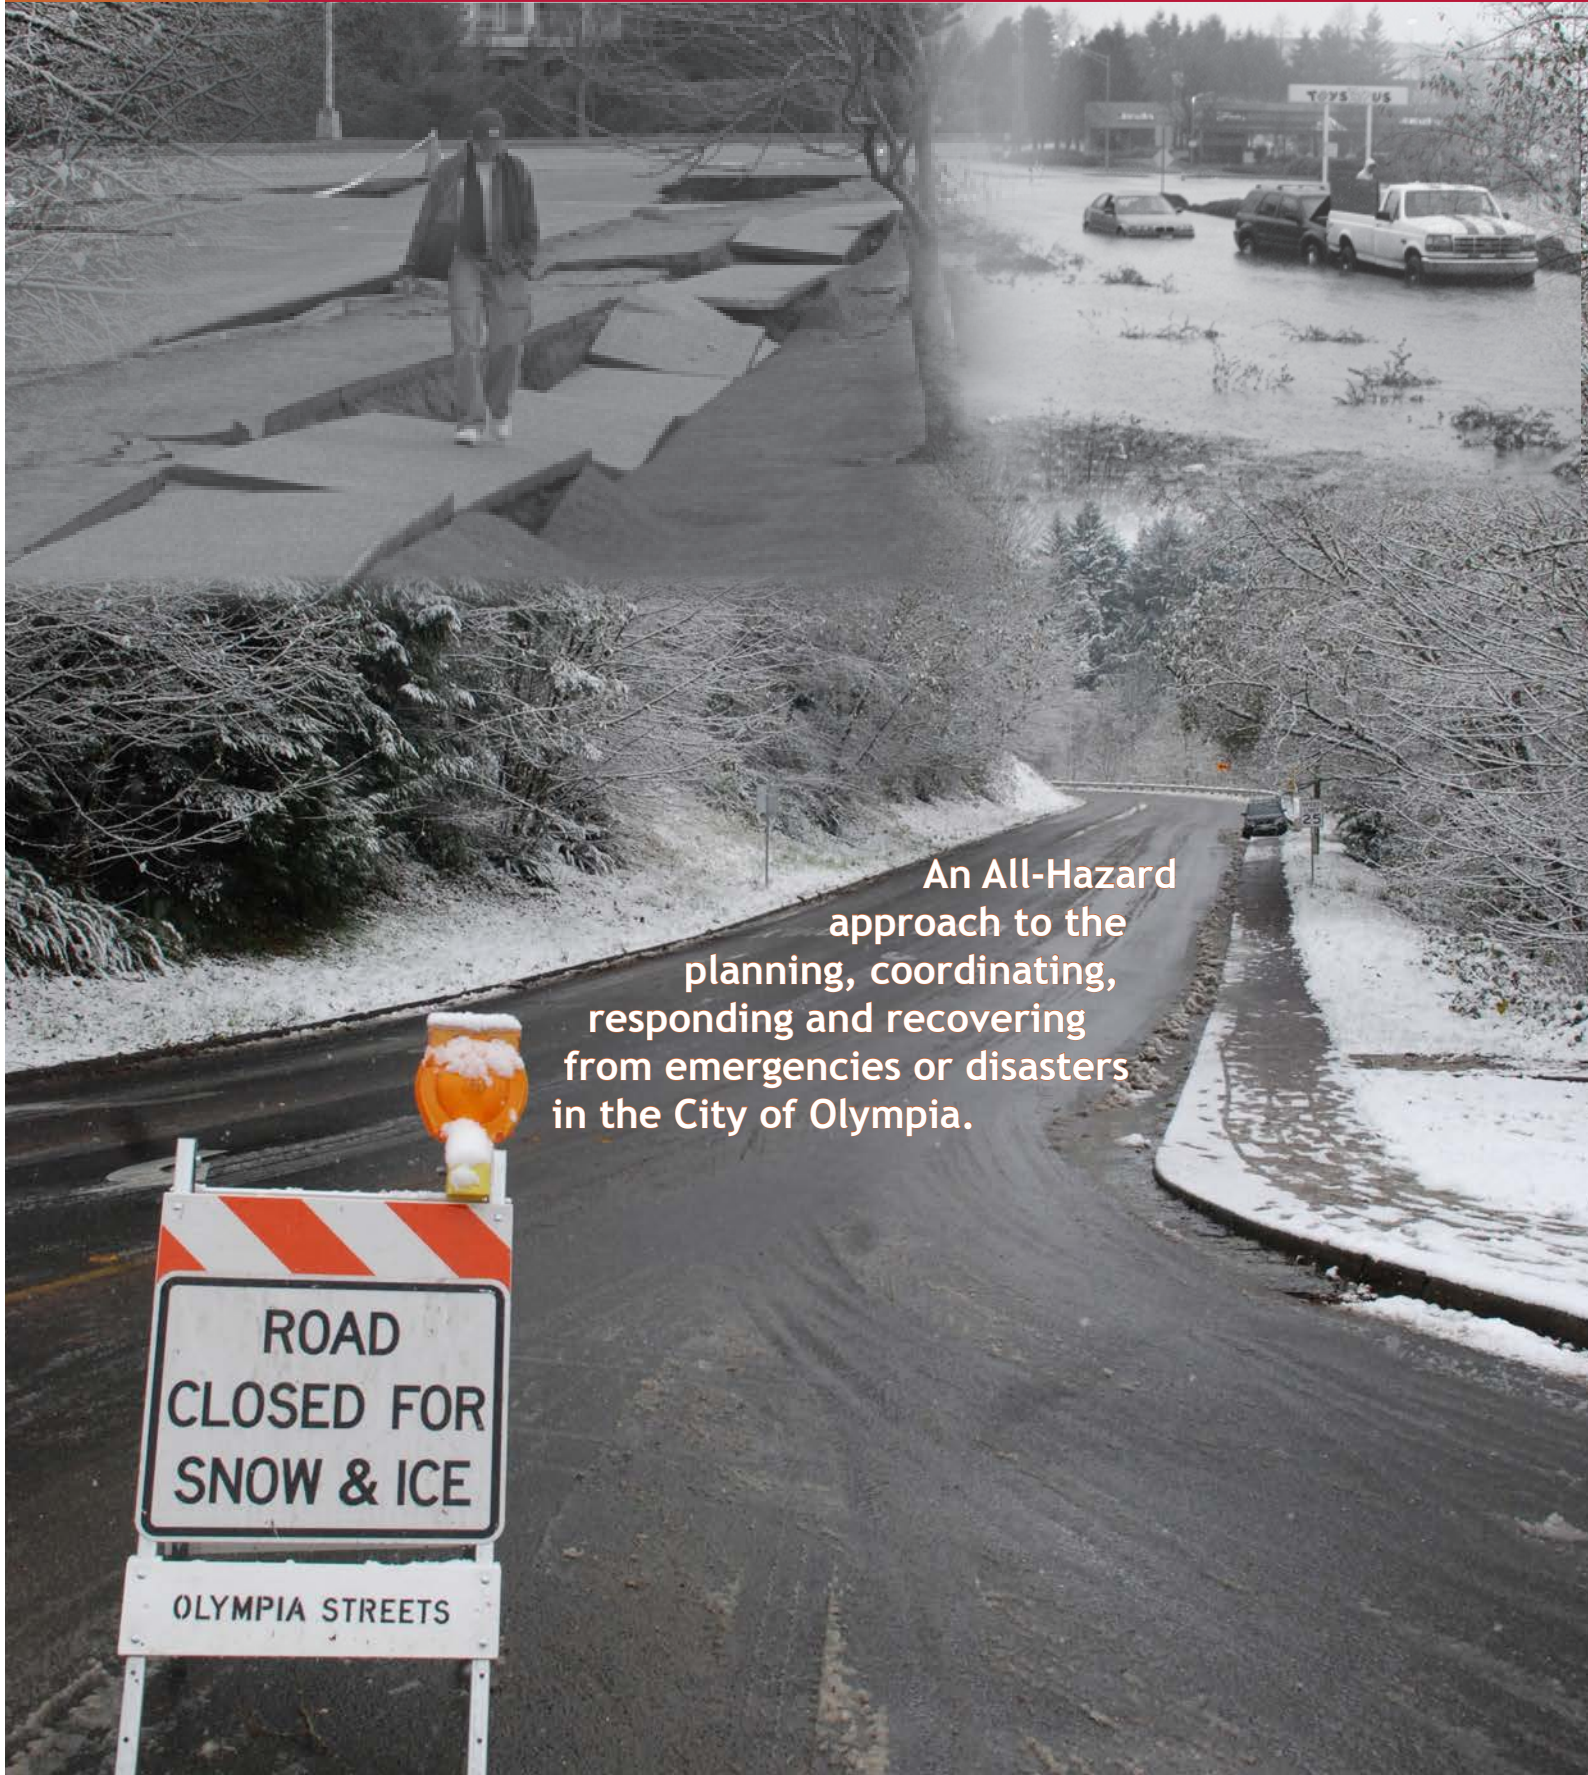

Comprehensive Emergency Management Plan (For Public Use.)

An All-Hazard approach to the planning, coordinating, responding and recovering from emergencies or disasters in the City of Olympia.