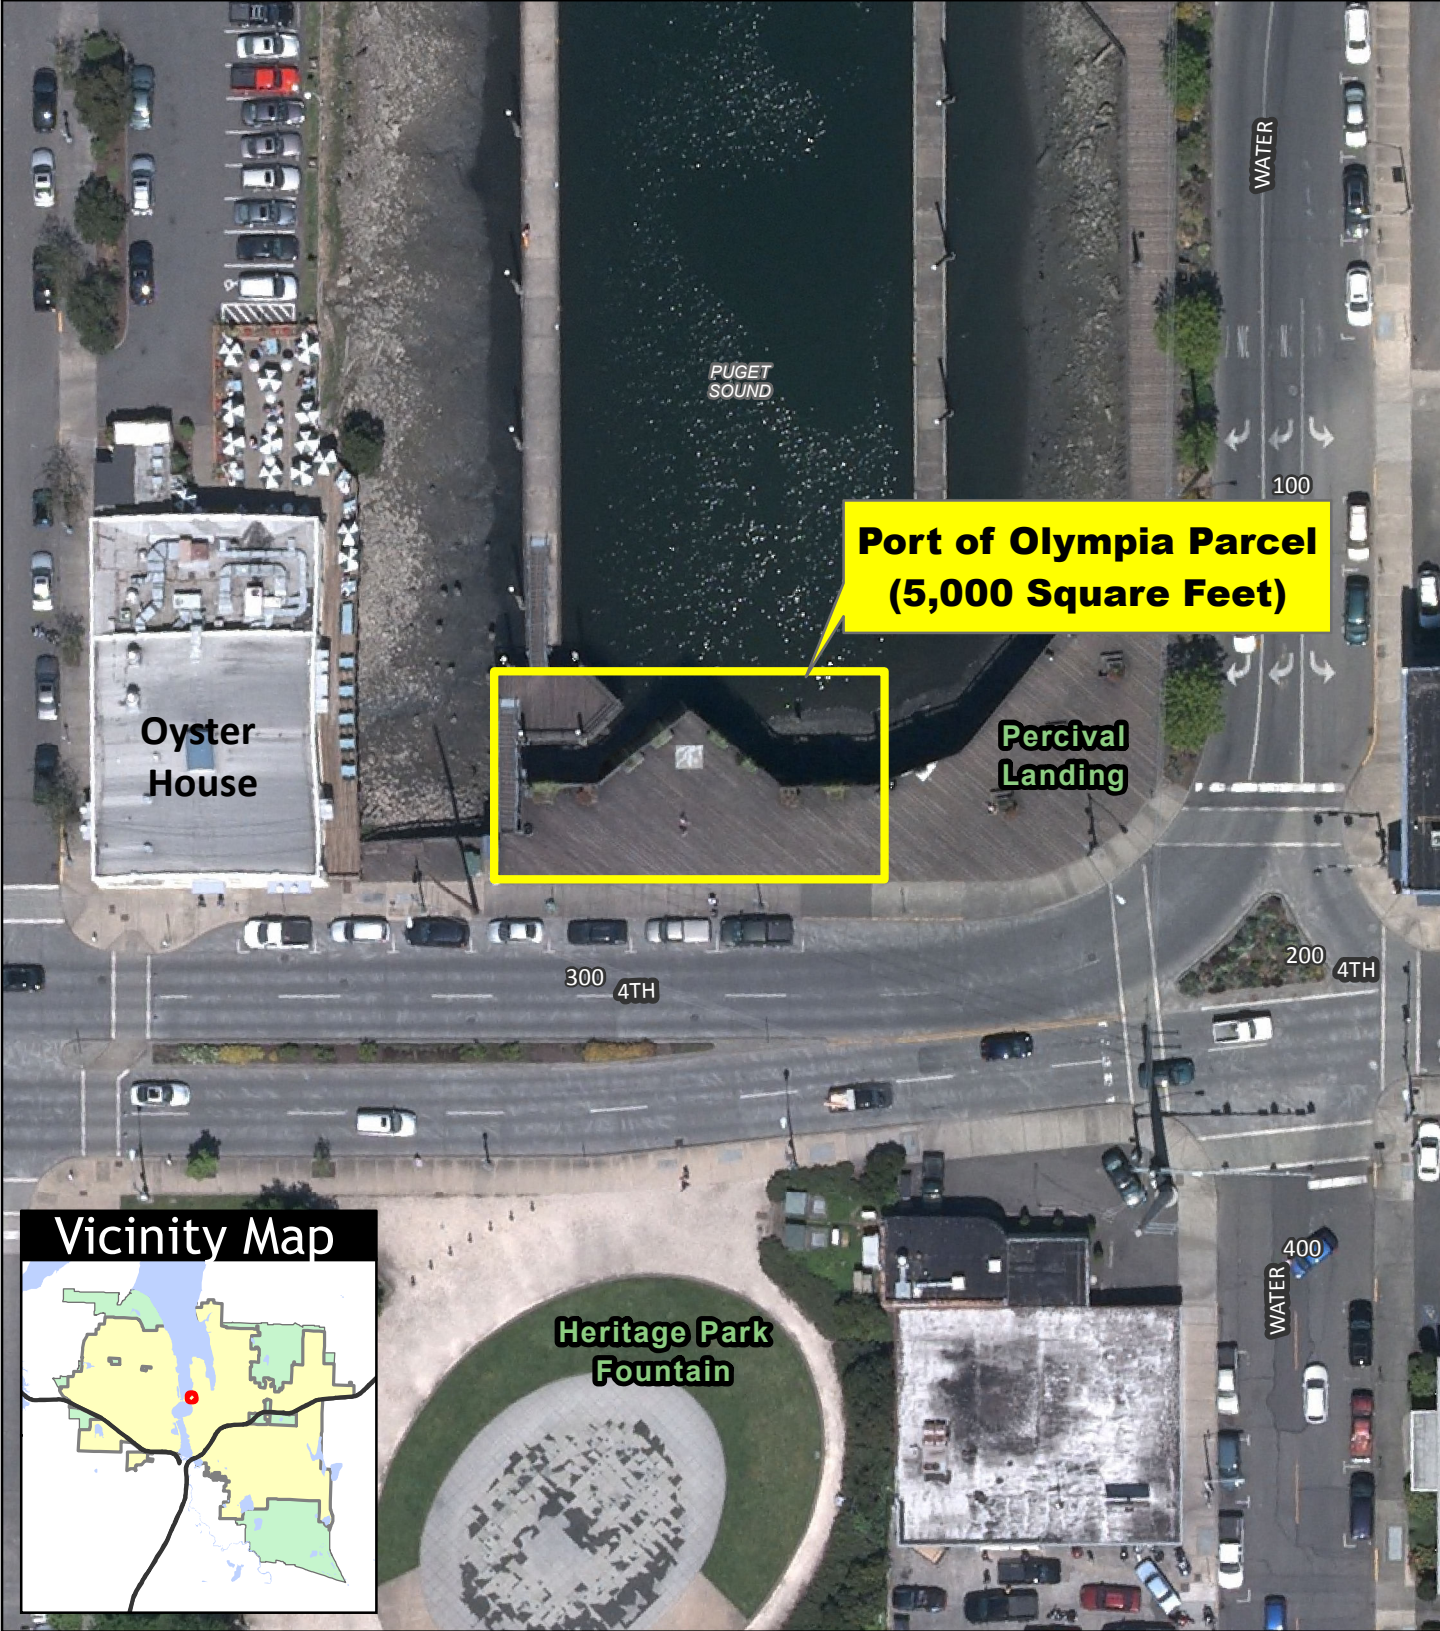

Port of Olympia Parcel at Percival Landing

City of Olympia | Capital of Washington State

Map created June 19, 2012
Please contact Jonathon Turlove
Associate Planner, with questions:
jturlove@ci.olympia.wa.us
(360) 753-8068