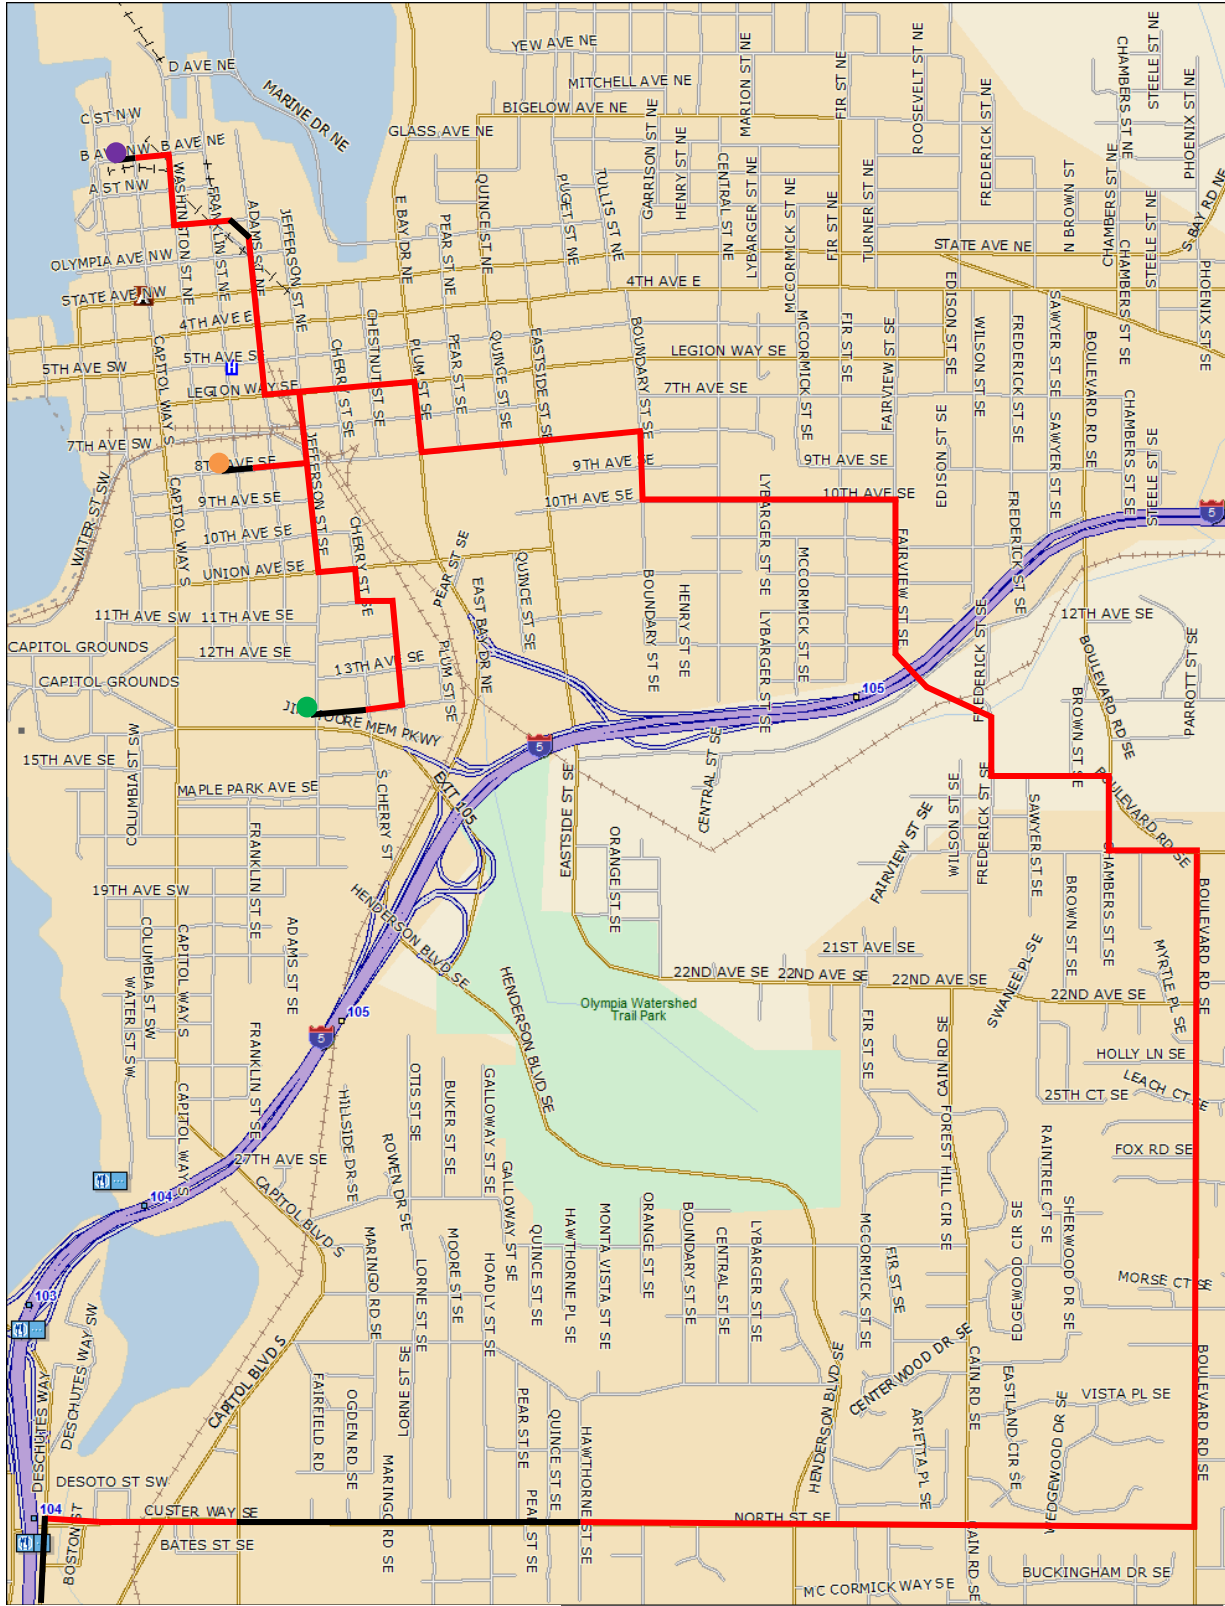

Noel Communications – City of Olympia local fiber

- Legend:
- Aerial fiber —
 - Buried fiber —
 - Noel office ●
 - Century Link Central Office ●
 - Consolidated Technology Services Bldg ●

Data Zoom 13-5