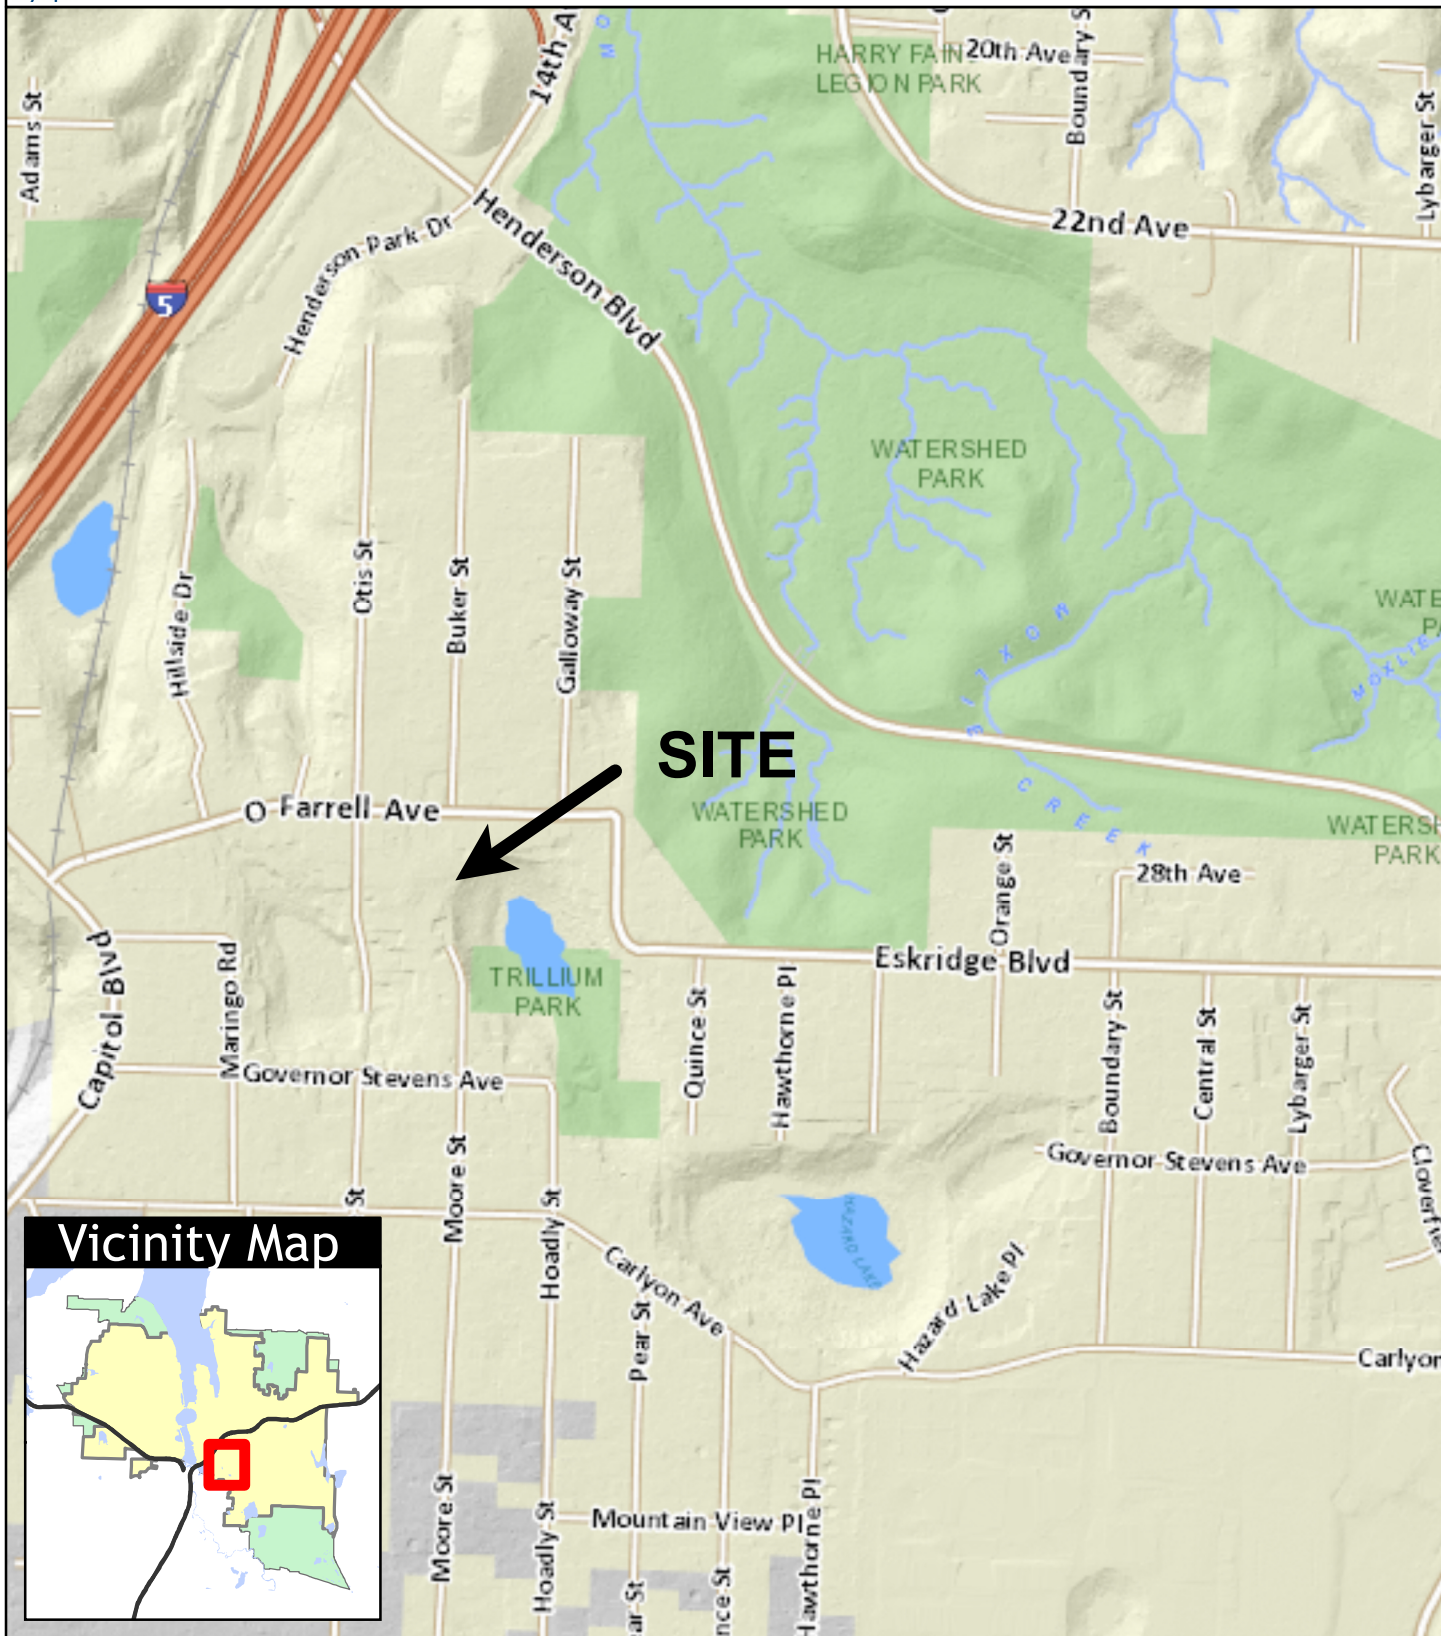

Moore Street Pathway

Vicinity Map

0 300 600 Feet 1 inch = 600 feet

Map printed 6/2/2015
For more information, please contact:
Ladd Cluff, City Surveyor
(360) 753-8389