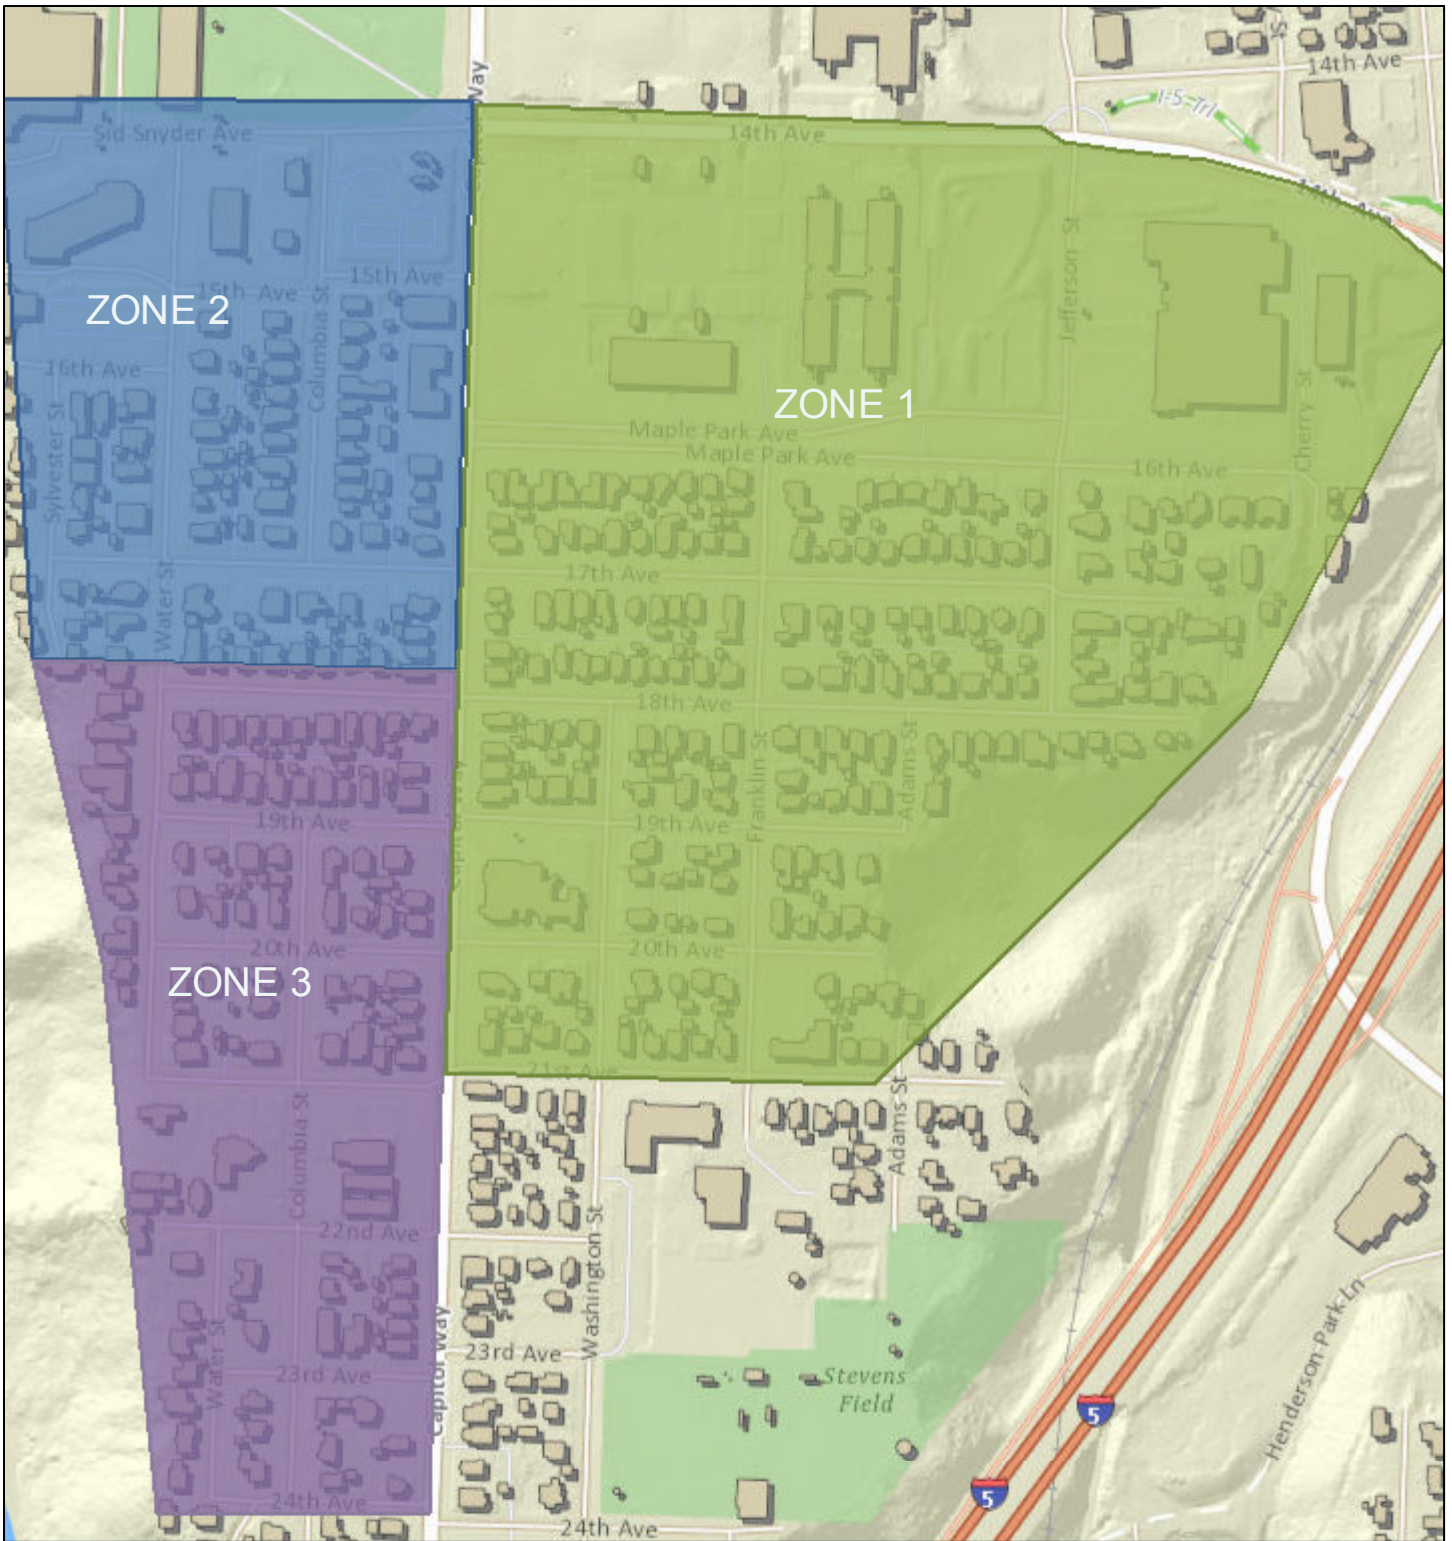

Current Parking Zones

City of Olympia, TComm911

4/3/2019 10:53:39 AM

1:4,800

Parking Zones

	1		4		8
	2		5		6
	3		7		

The City of Olympia and its personnel cannot assure the accuracy, completeness, reliability or suitability of this information for any particular purpose. The parcels, right-of-ways, utilities and structures depicted hereon are based on record information and aerial photos only. It is recommended the recipient and or user field verify all information prior to use. The use of this data for purposes other than those for which they were created may yield inaccurate or misleading results. The recipient may not assert any proprietary right to this information. The City of Olympia and its personnel neither accept or assume any liability or responsibility, whatsoever, for any activity involving this information with respect to lost profits, lost savings or any other consequential damages.

Proposed Parking Zones (1-3)

12/4/2019, 4:35:01 PM

1:4,800

The City of Olympia and its personnel cannot assure the accuracy, completeness, reliability or suitability of this information for any particular purpose. The parcels, right-of-ways, utilities and structures depicted hereon are based on record information and aerial photos only. It is recommended the recipient and/or user field verify all information prior to use. The use of this data for purposes other than those for which they were created may yield inaccurate or misleading results. The recipient may not assert any proprietary right to this information. The City of Olympia and its personnel neither accept or assume any liability or responsibility, whatsoever, for any activity involving this information with respect to lost profits, lost savings or any other consequential damages.