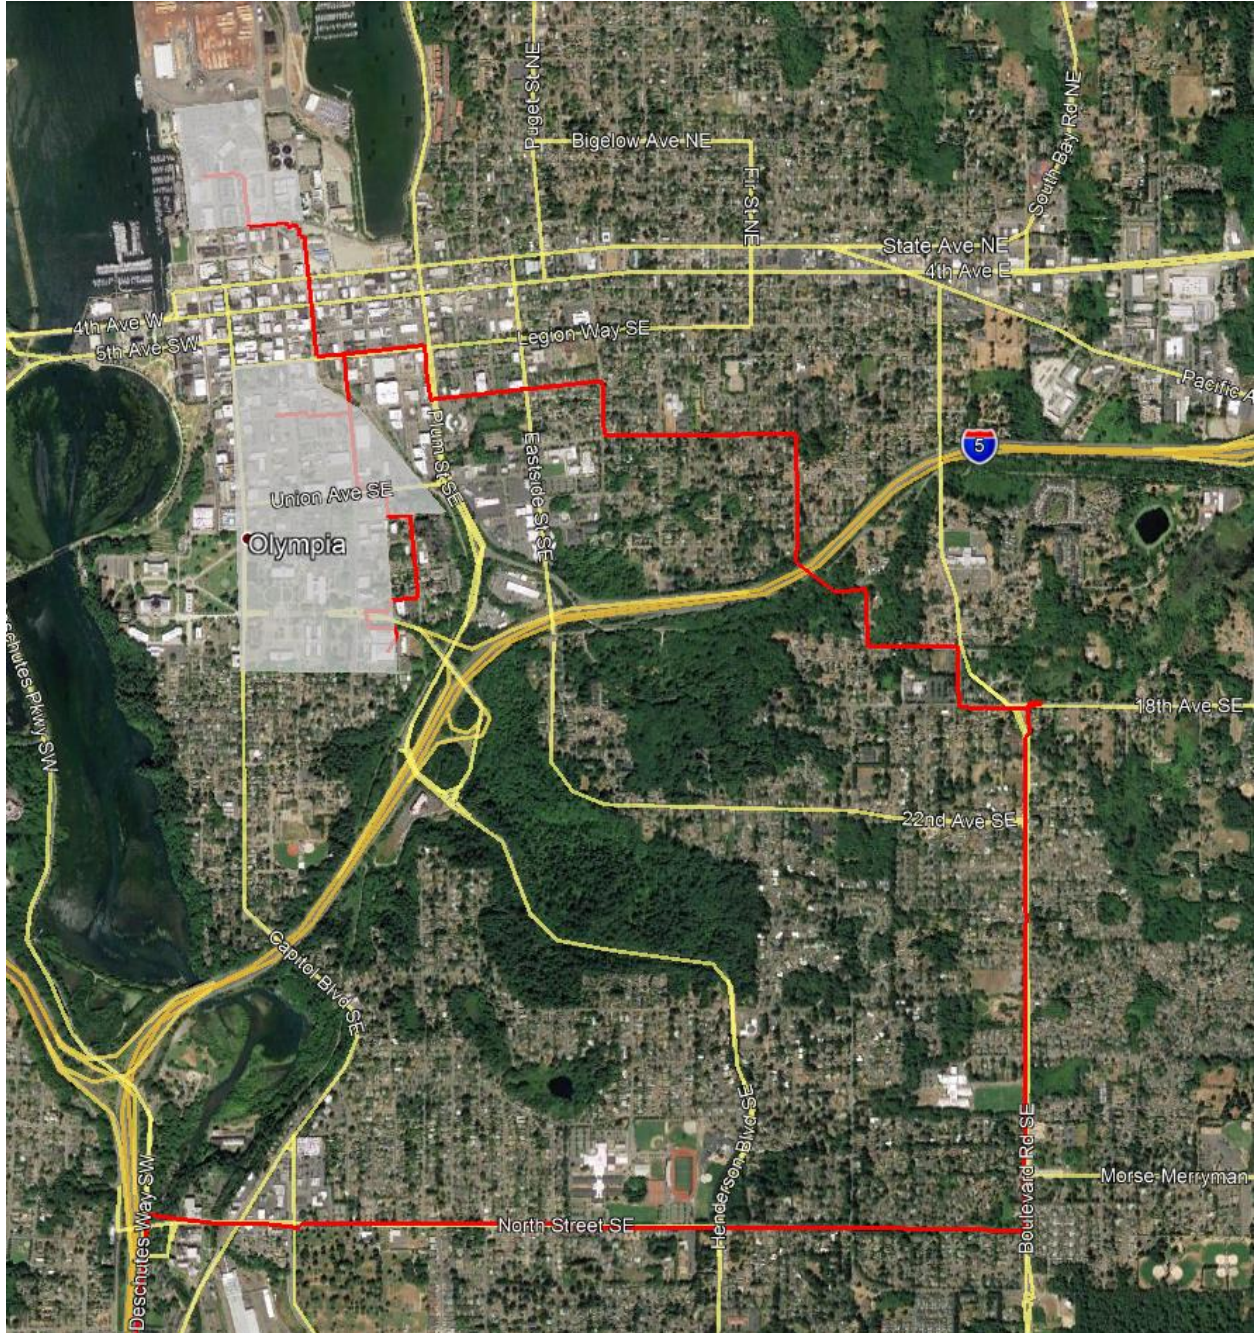

# Exhibit

## Noel Communications – City of Olympia local fiber network

Red line indicates 2019 existing facilities

Shaded area indicates future expansion areas