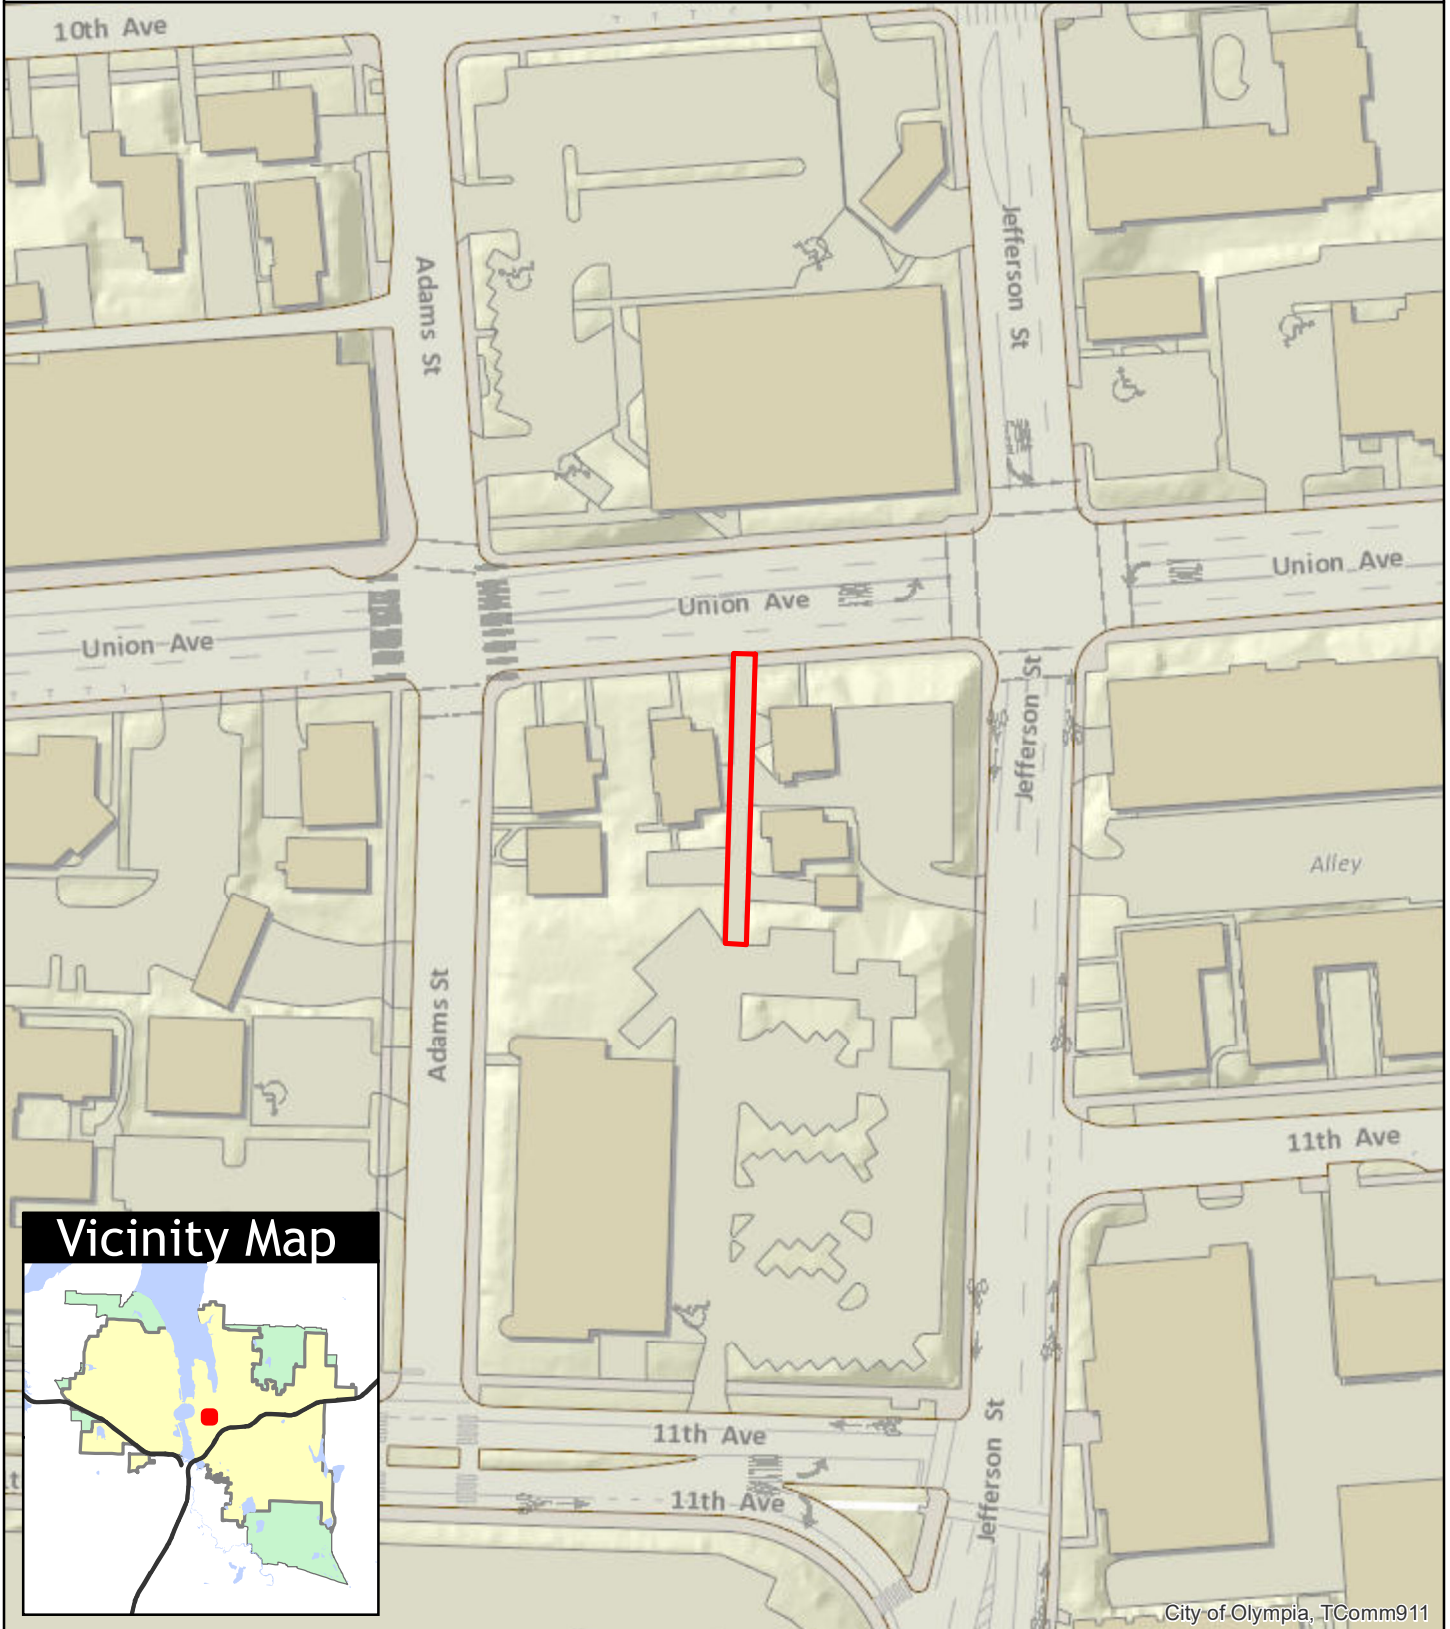

401 Union Avenue Apartments

Alley Vacation

City of Olympia, TComm911

1 inch = 100 feet

Map printed 5/17/2021

This map is intended for 8.5x11" portrait printing.