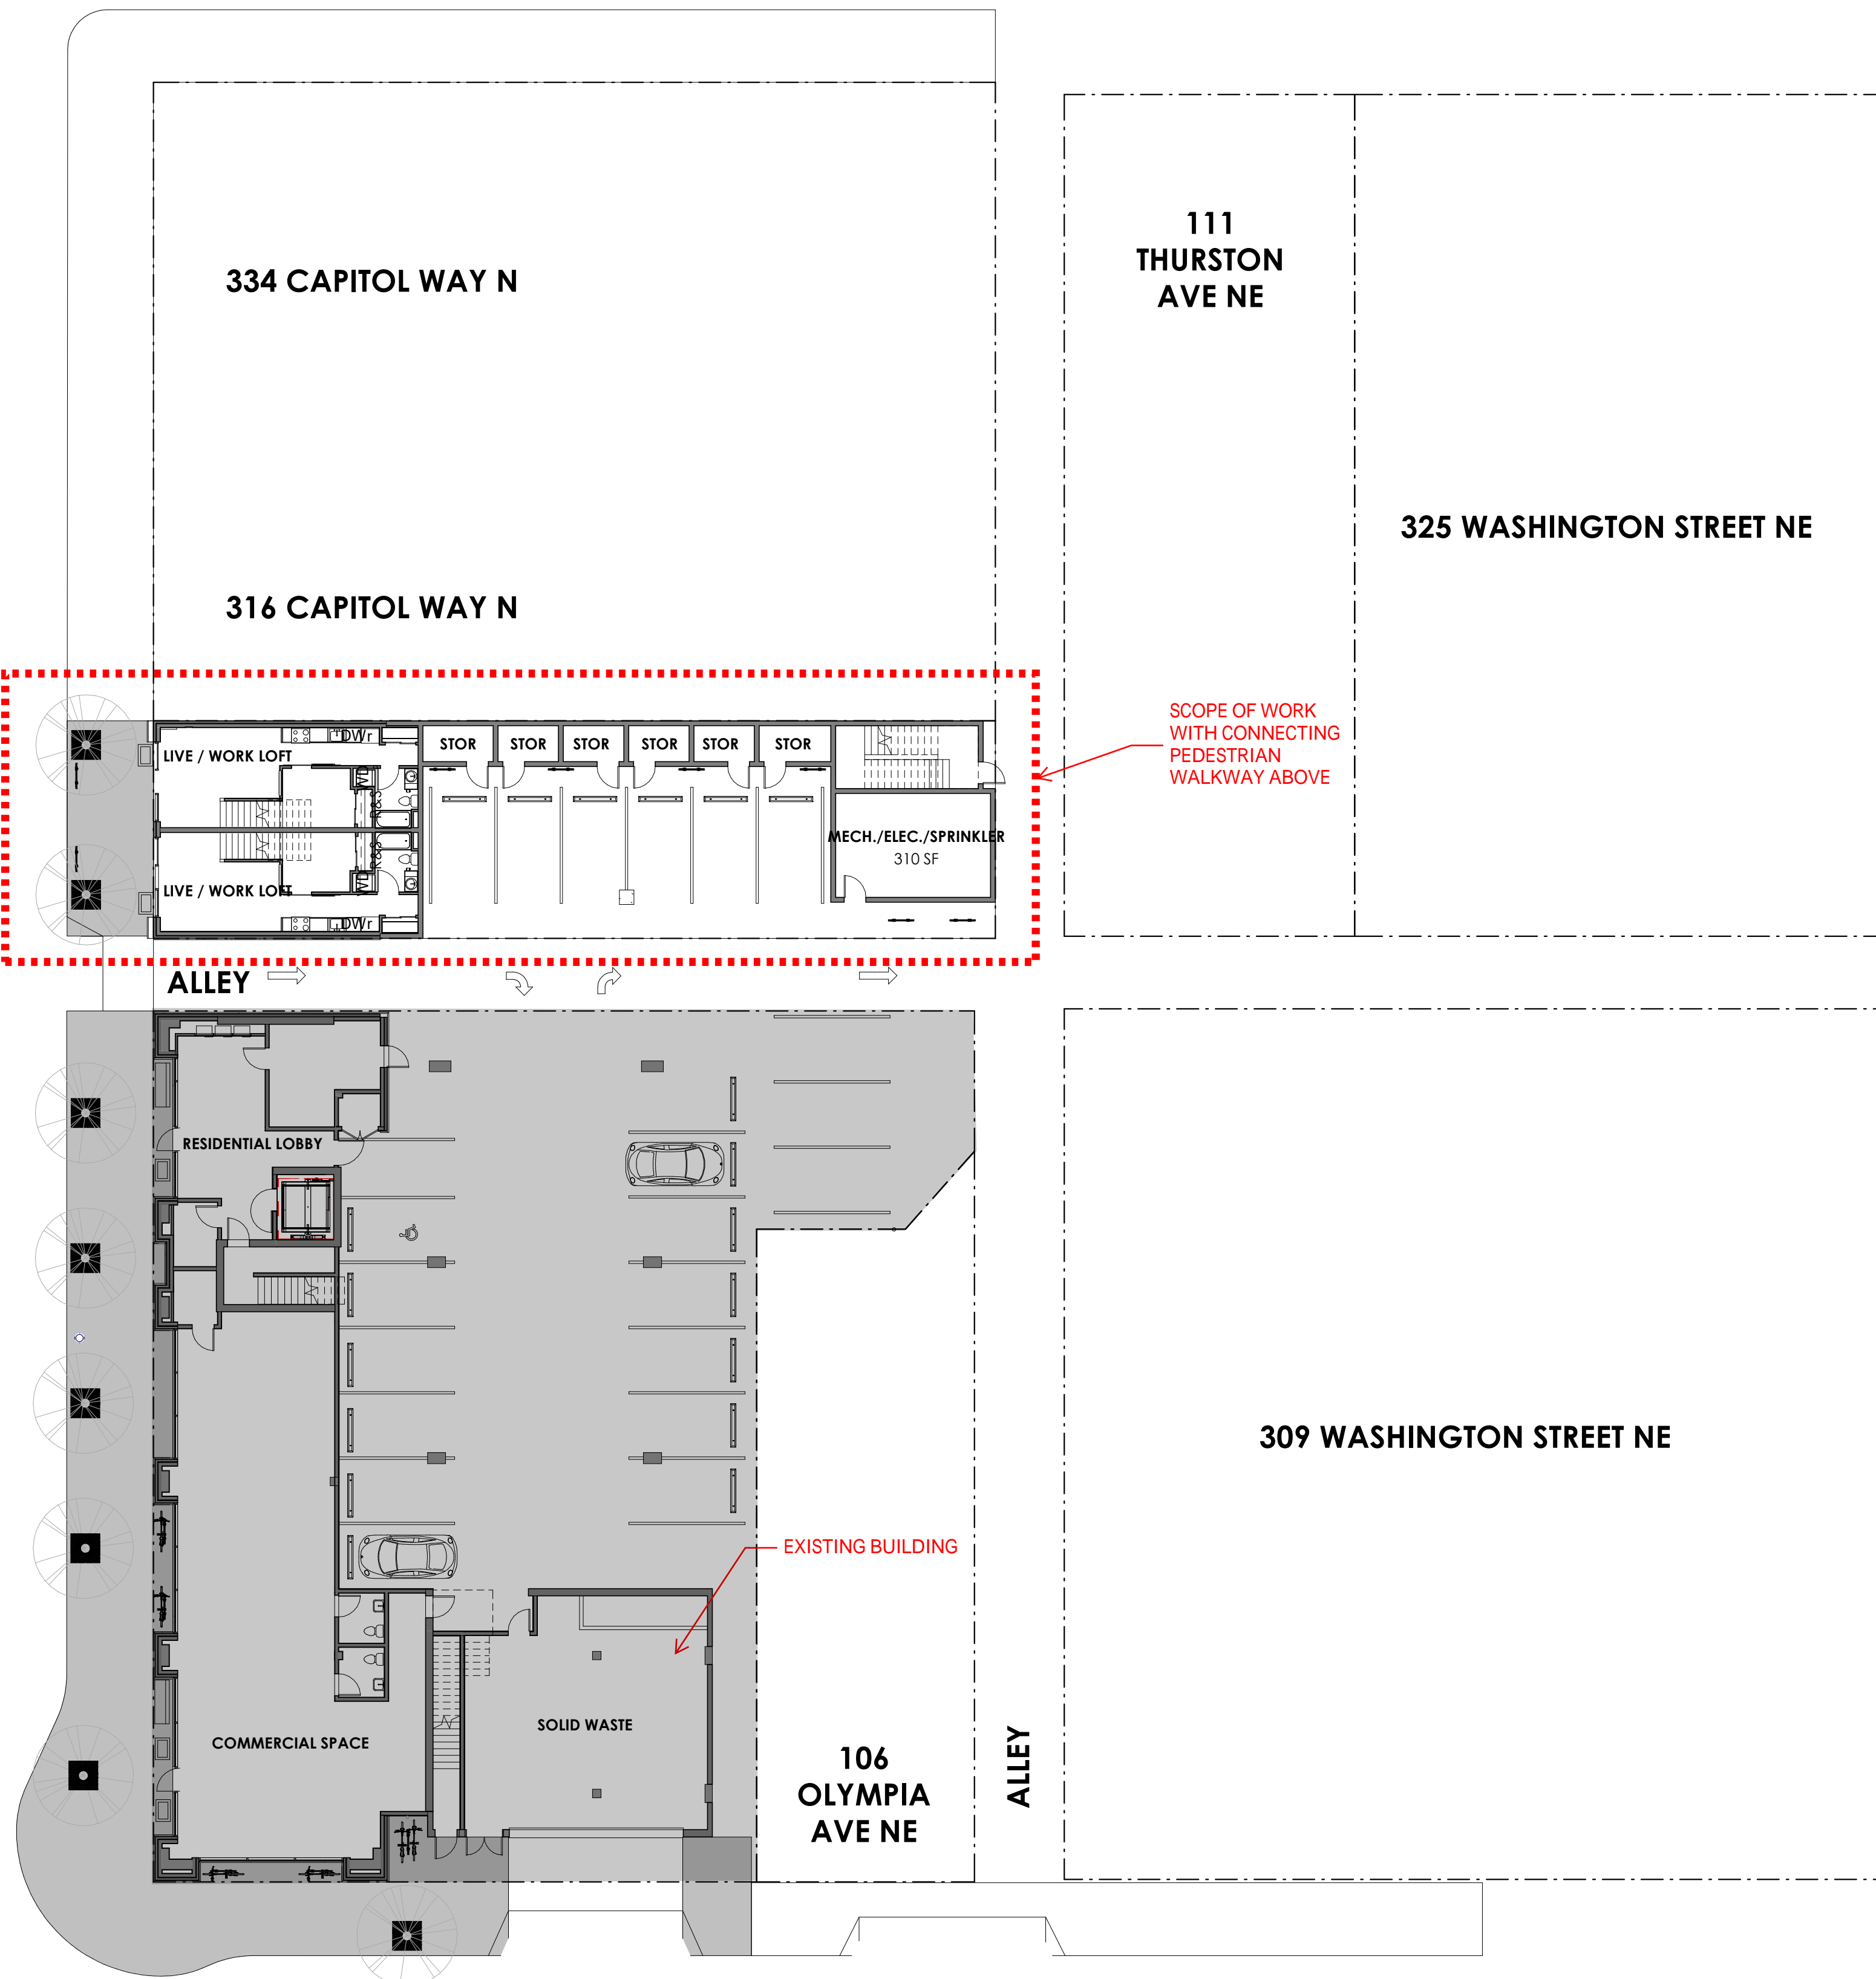

THURSTON AVE NE

CAPITOL WAY NORTH

OLYMPIA AVE NE

MARKET FLATS NORTH

314 NORTH CAPITOL WAY

CONCEPT | 11.9.22

A0
SITE PLAN