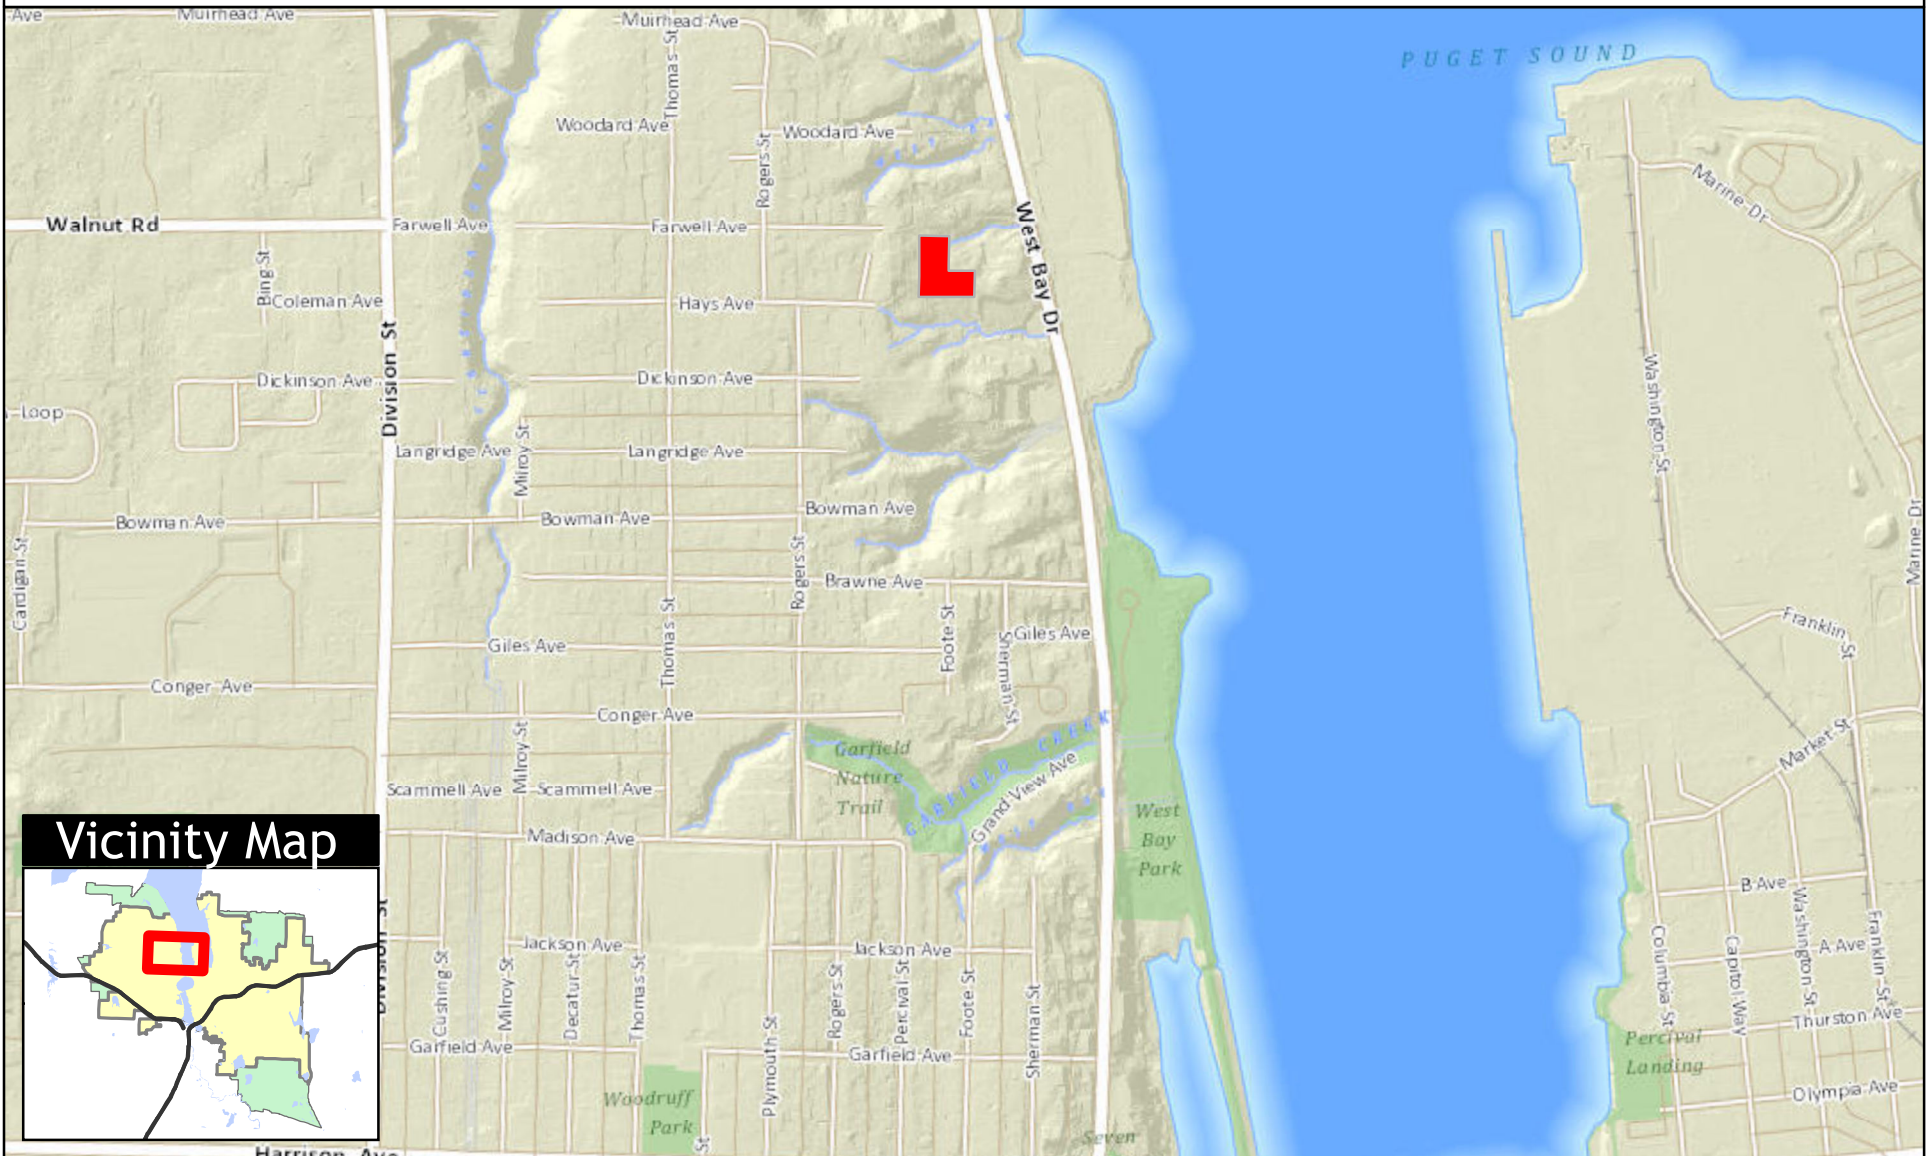

Wirth Parcel

0 0.1 0.2 Miles 1 inch = 833 feet

Map printed 8/8/2016
For more information, please contact:
Olympia Parks, Arts and Recreation
olyparks@ci.olympia.wa.us
(360) 753.8380

This map is intended for 8.5x11" landscape printing.