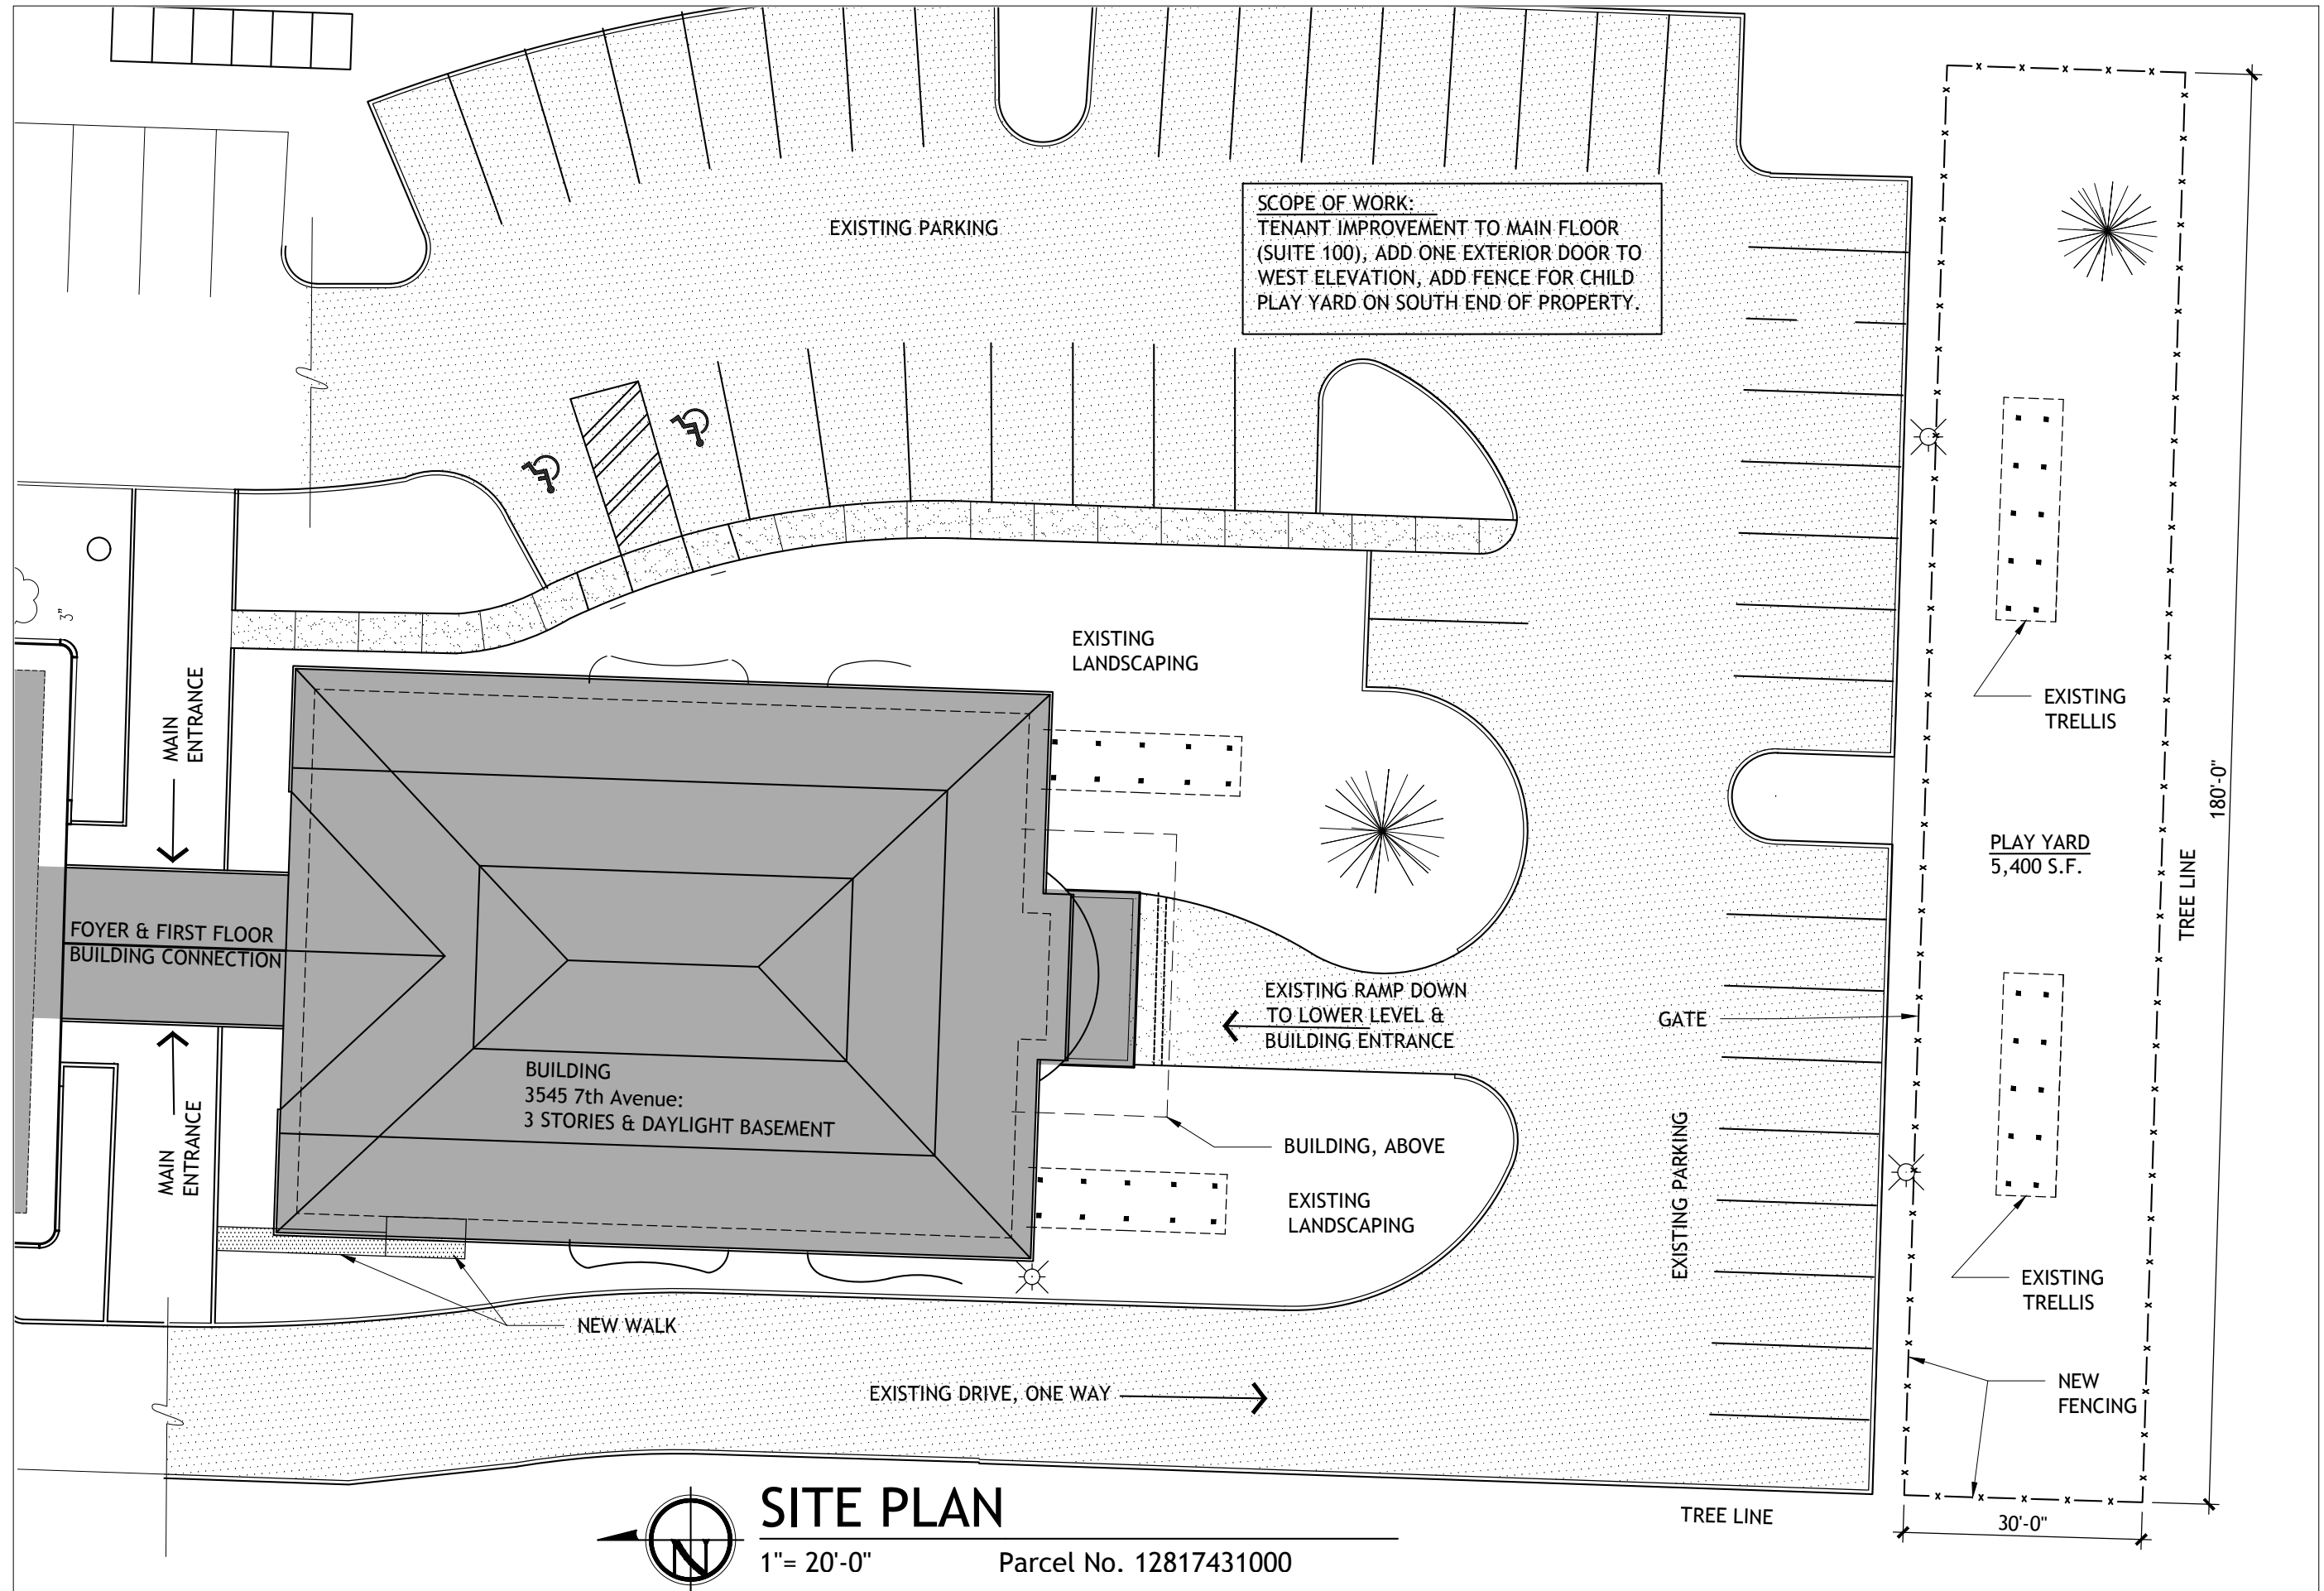

525 Columbia Street NW  
 Suite 201  
 Olympia WA 98501  
 360.539.5175  
 www.swallingwalk.com

Tenant Improvement for  
 Nature Nurtures Farm's Early Learning Center  
 3545 7th Ave SW, Suite 100  
 Olympia WA 98502

DATE  
 12-04-18  
 REVISED

Schematic

PARTIAL  
 SITE PLAN

**SITE PLAN**

1" = 20'-0"

Parcel No. 12817431000

525 Columbia Street NW  
Suite 201  
Olympia WA 98501  
360.539.5175  
www.swallingwalk.com

Tenant Improvement for  
Nature Nurtures Farm's Early Learning Center  
3545 7th Ave SW, Suite 100  
Olympia WA 98502

DATE  
12-04-18  
REVISED

Schematic  
FIRST  
FLOOR  
PLAN

**1st Floor Plan**  
1/8"=1'-0" 5,805 net floor area