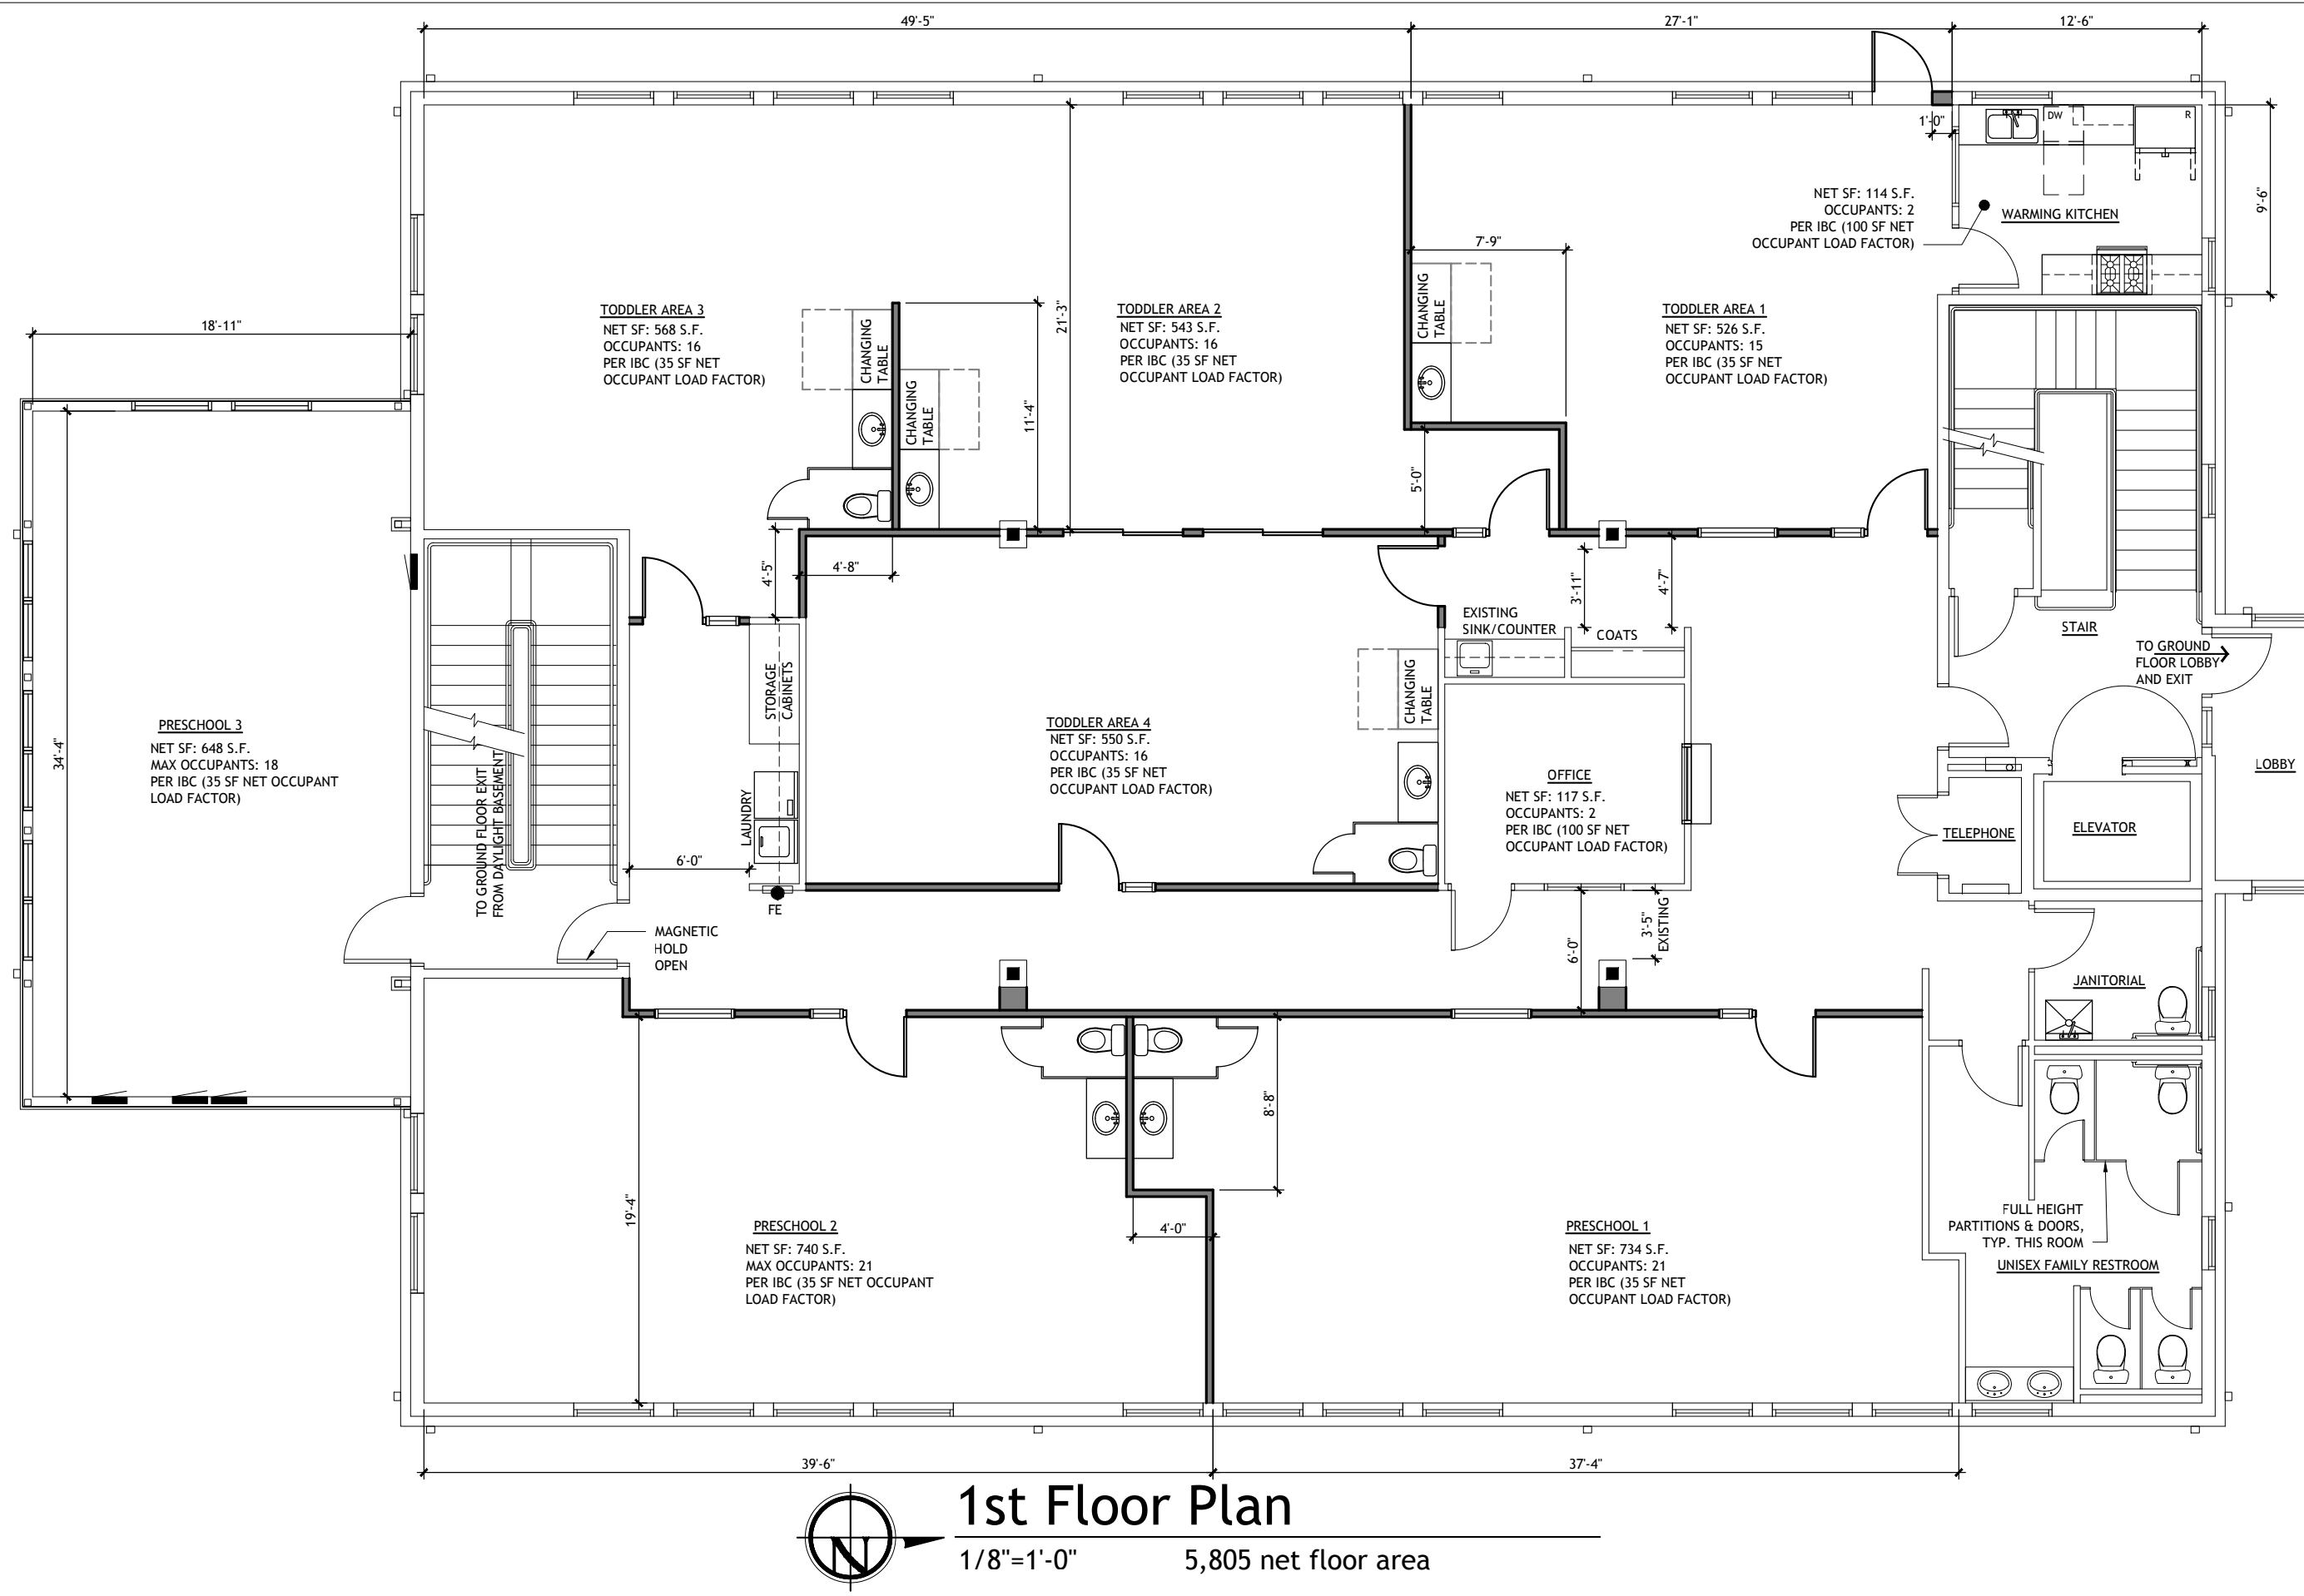

DATE  
 12-04-18  
 REVISED

Schematic

PARTIAL  
 SITE PLAN

**SITE PLAN**

1" = 20'-0"

Parcel No. 12817431000

525 Columbia Street NW  
Suite 201  
Olympia WA 98501  
360.539.5175  
www.swallingwalk.com

Tenant Improvement for  
Nature Nurtures Farm's Early Learning Center  
3545 7th Ave SW, Suite 100  
Olympia WA 98502

DATE  
12-04-18  
REVISED

Schematic  
FIRST  
FLOOR  
PLAN

**1st Floor Plan**  
1/8"=1'-0" 5,805 net floor area