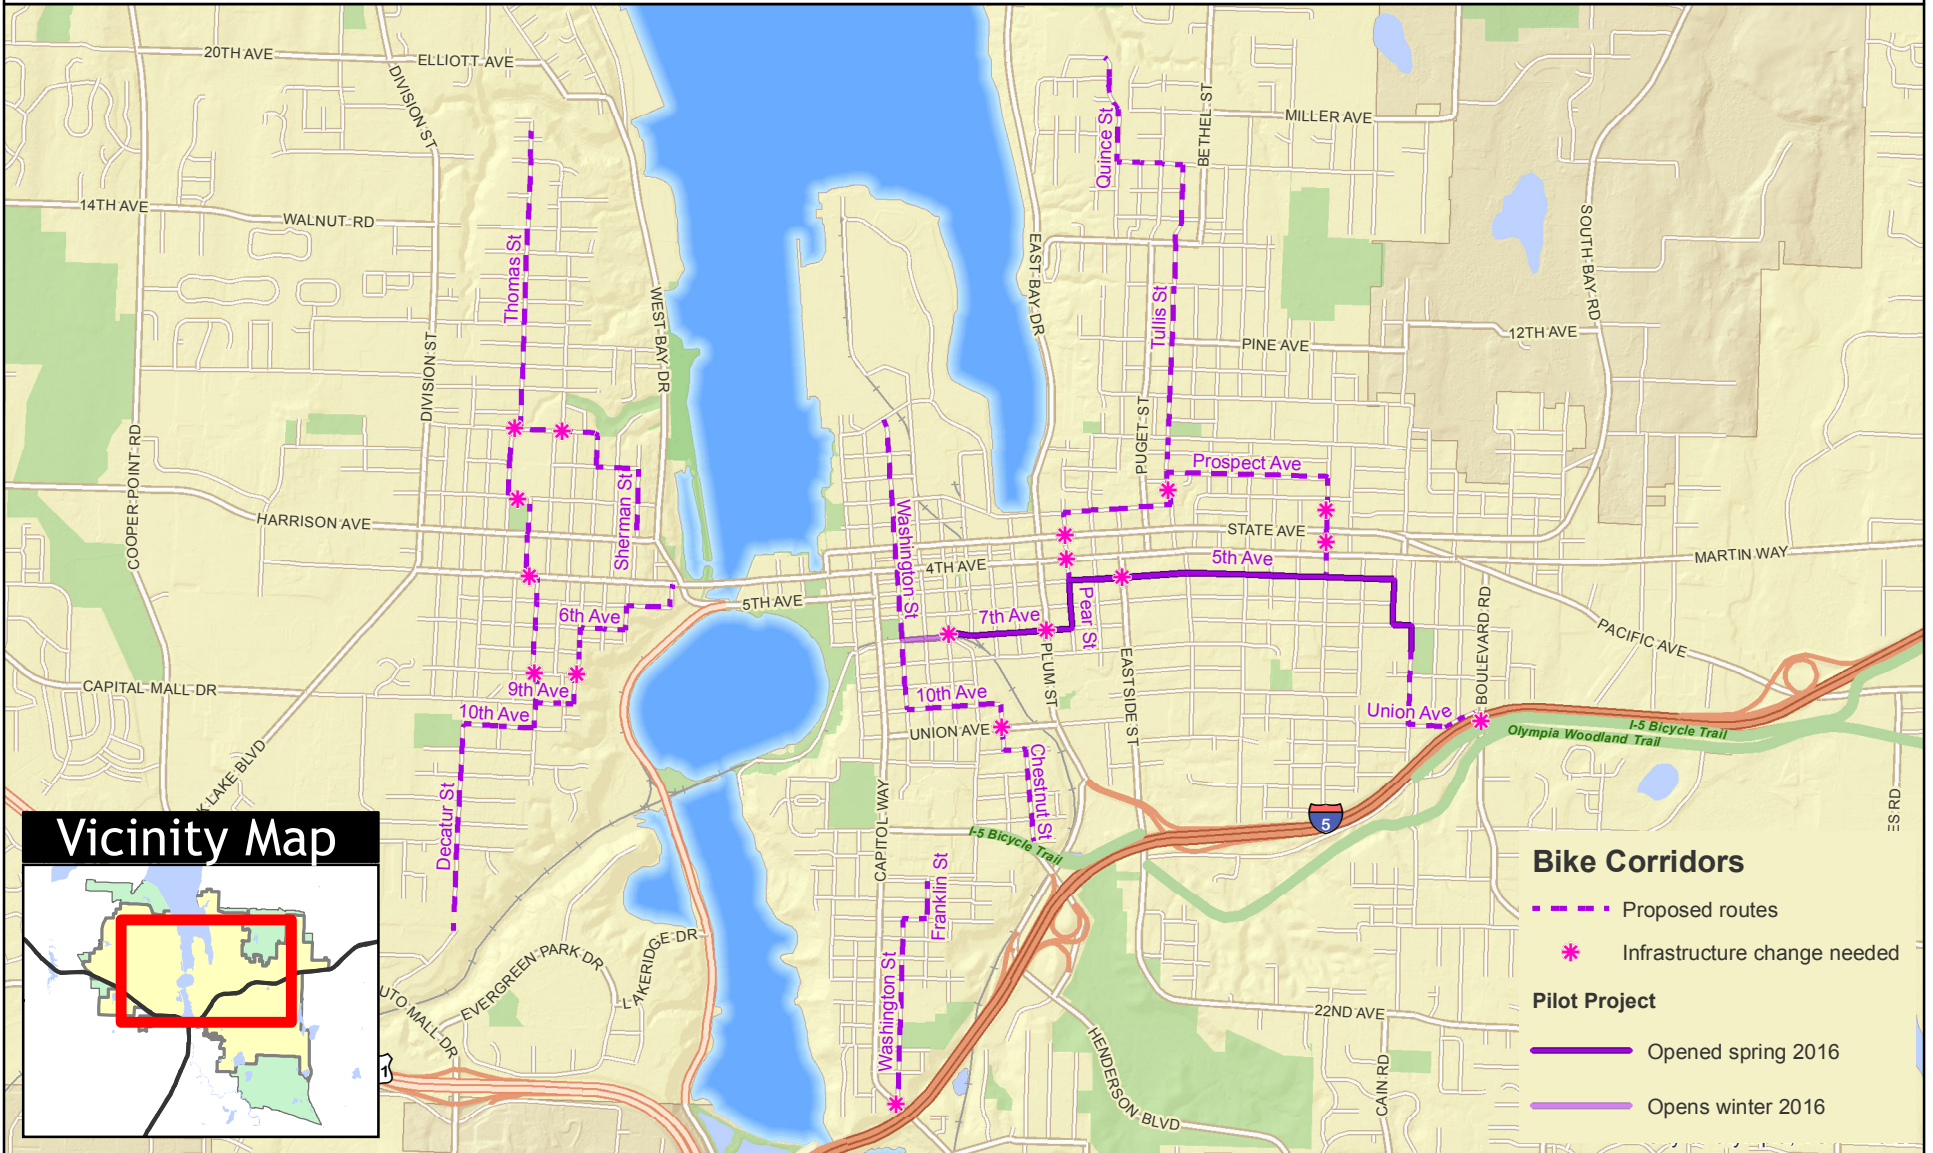

Bike Corridors

Pilot Project & Potential Future Routes

Map printed 8/12/2016
For more information, please contact:
Michelle Swanson, AICP, Senior Program Specialist
mswanson@ci.olympia.wa.us
360.753.8575