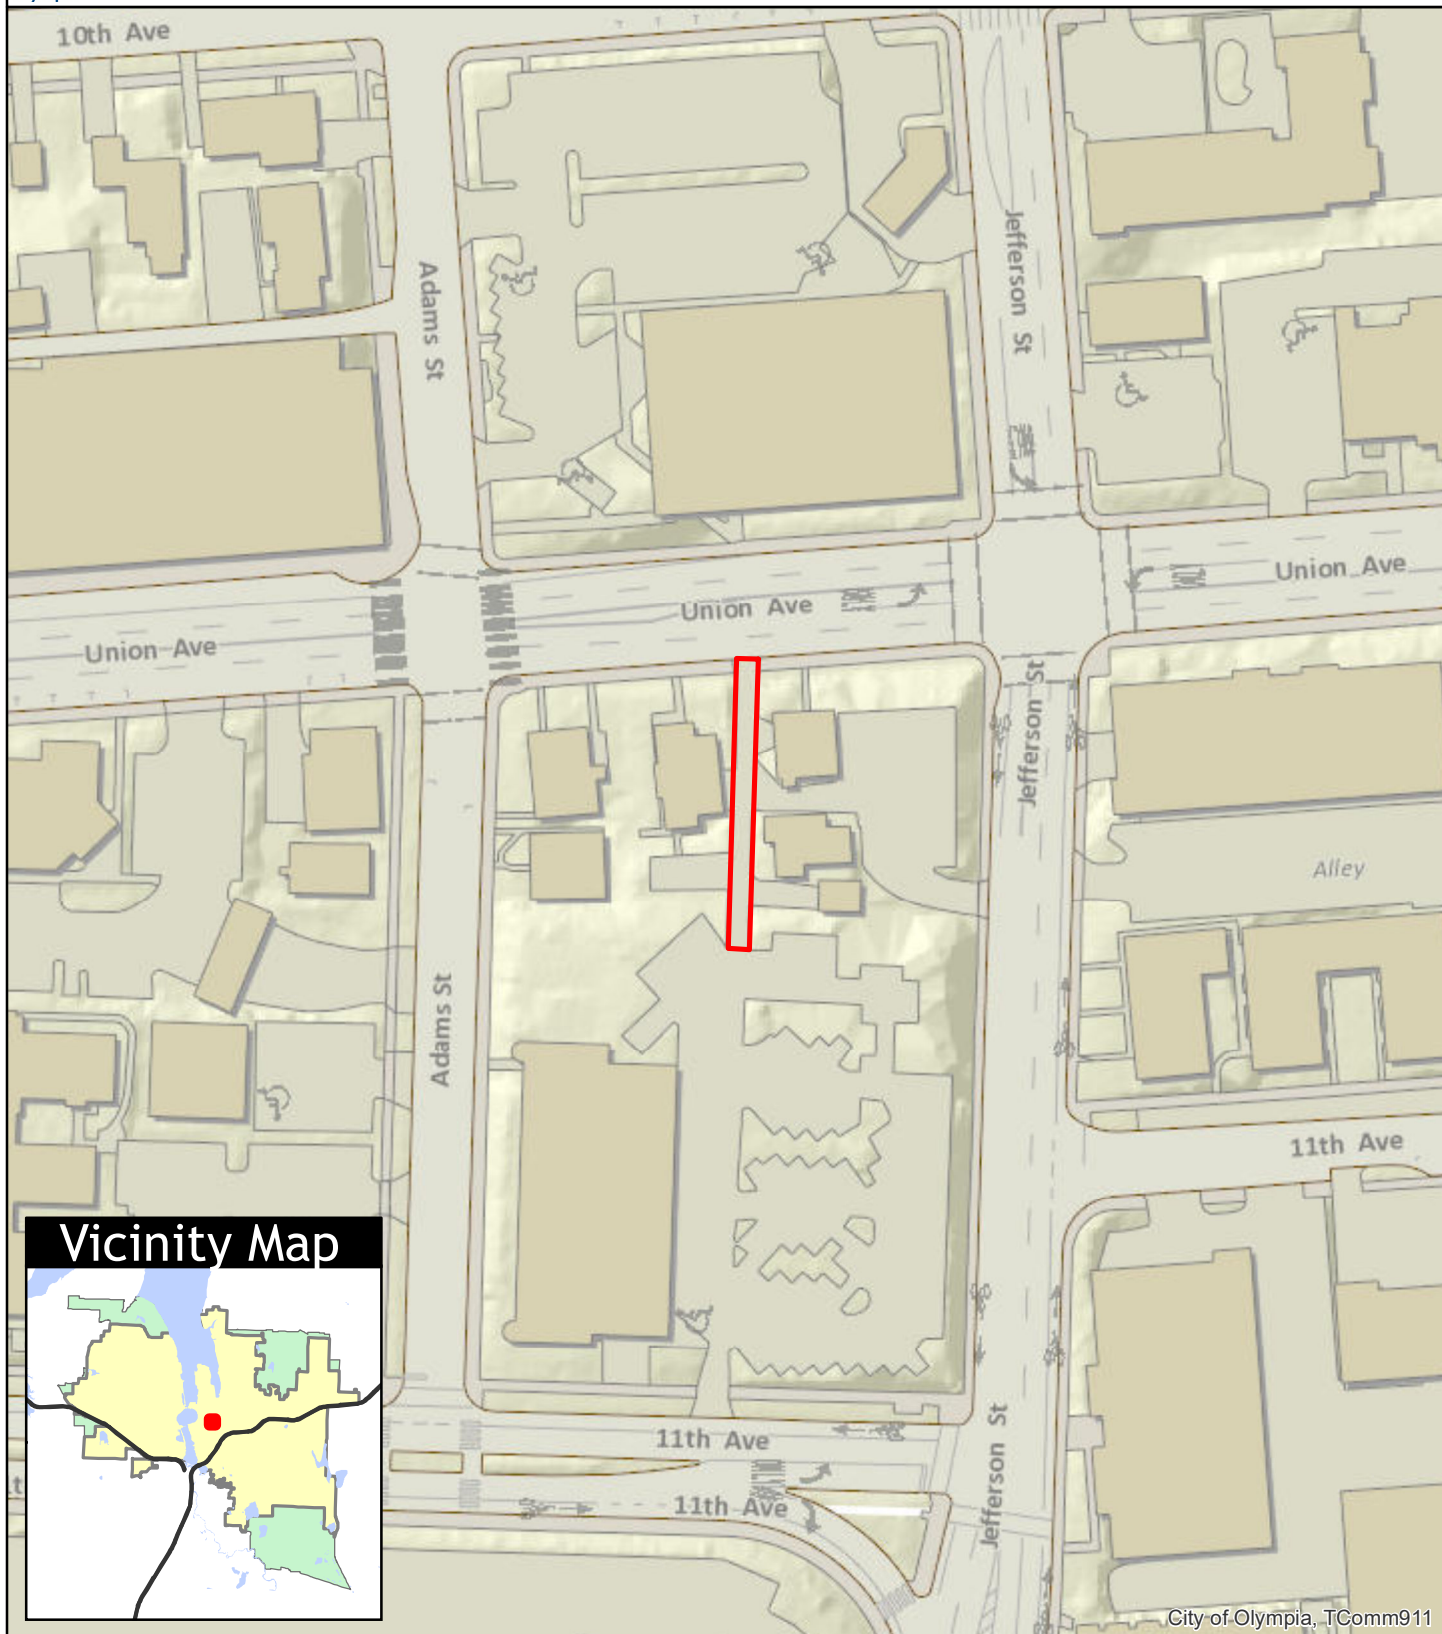

401 Union Avenue Apartments

Alley Vacation

City of Olympia, TComm911

1 inch = 100 feet

Map printed 5/17/2021

This map is intended for 8.5x11" portrait printing.