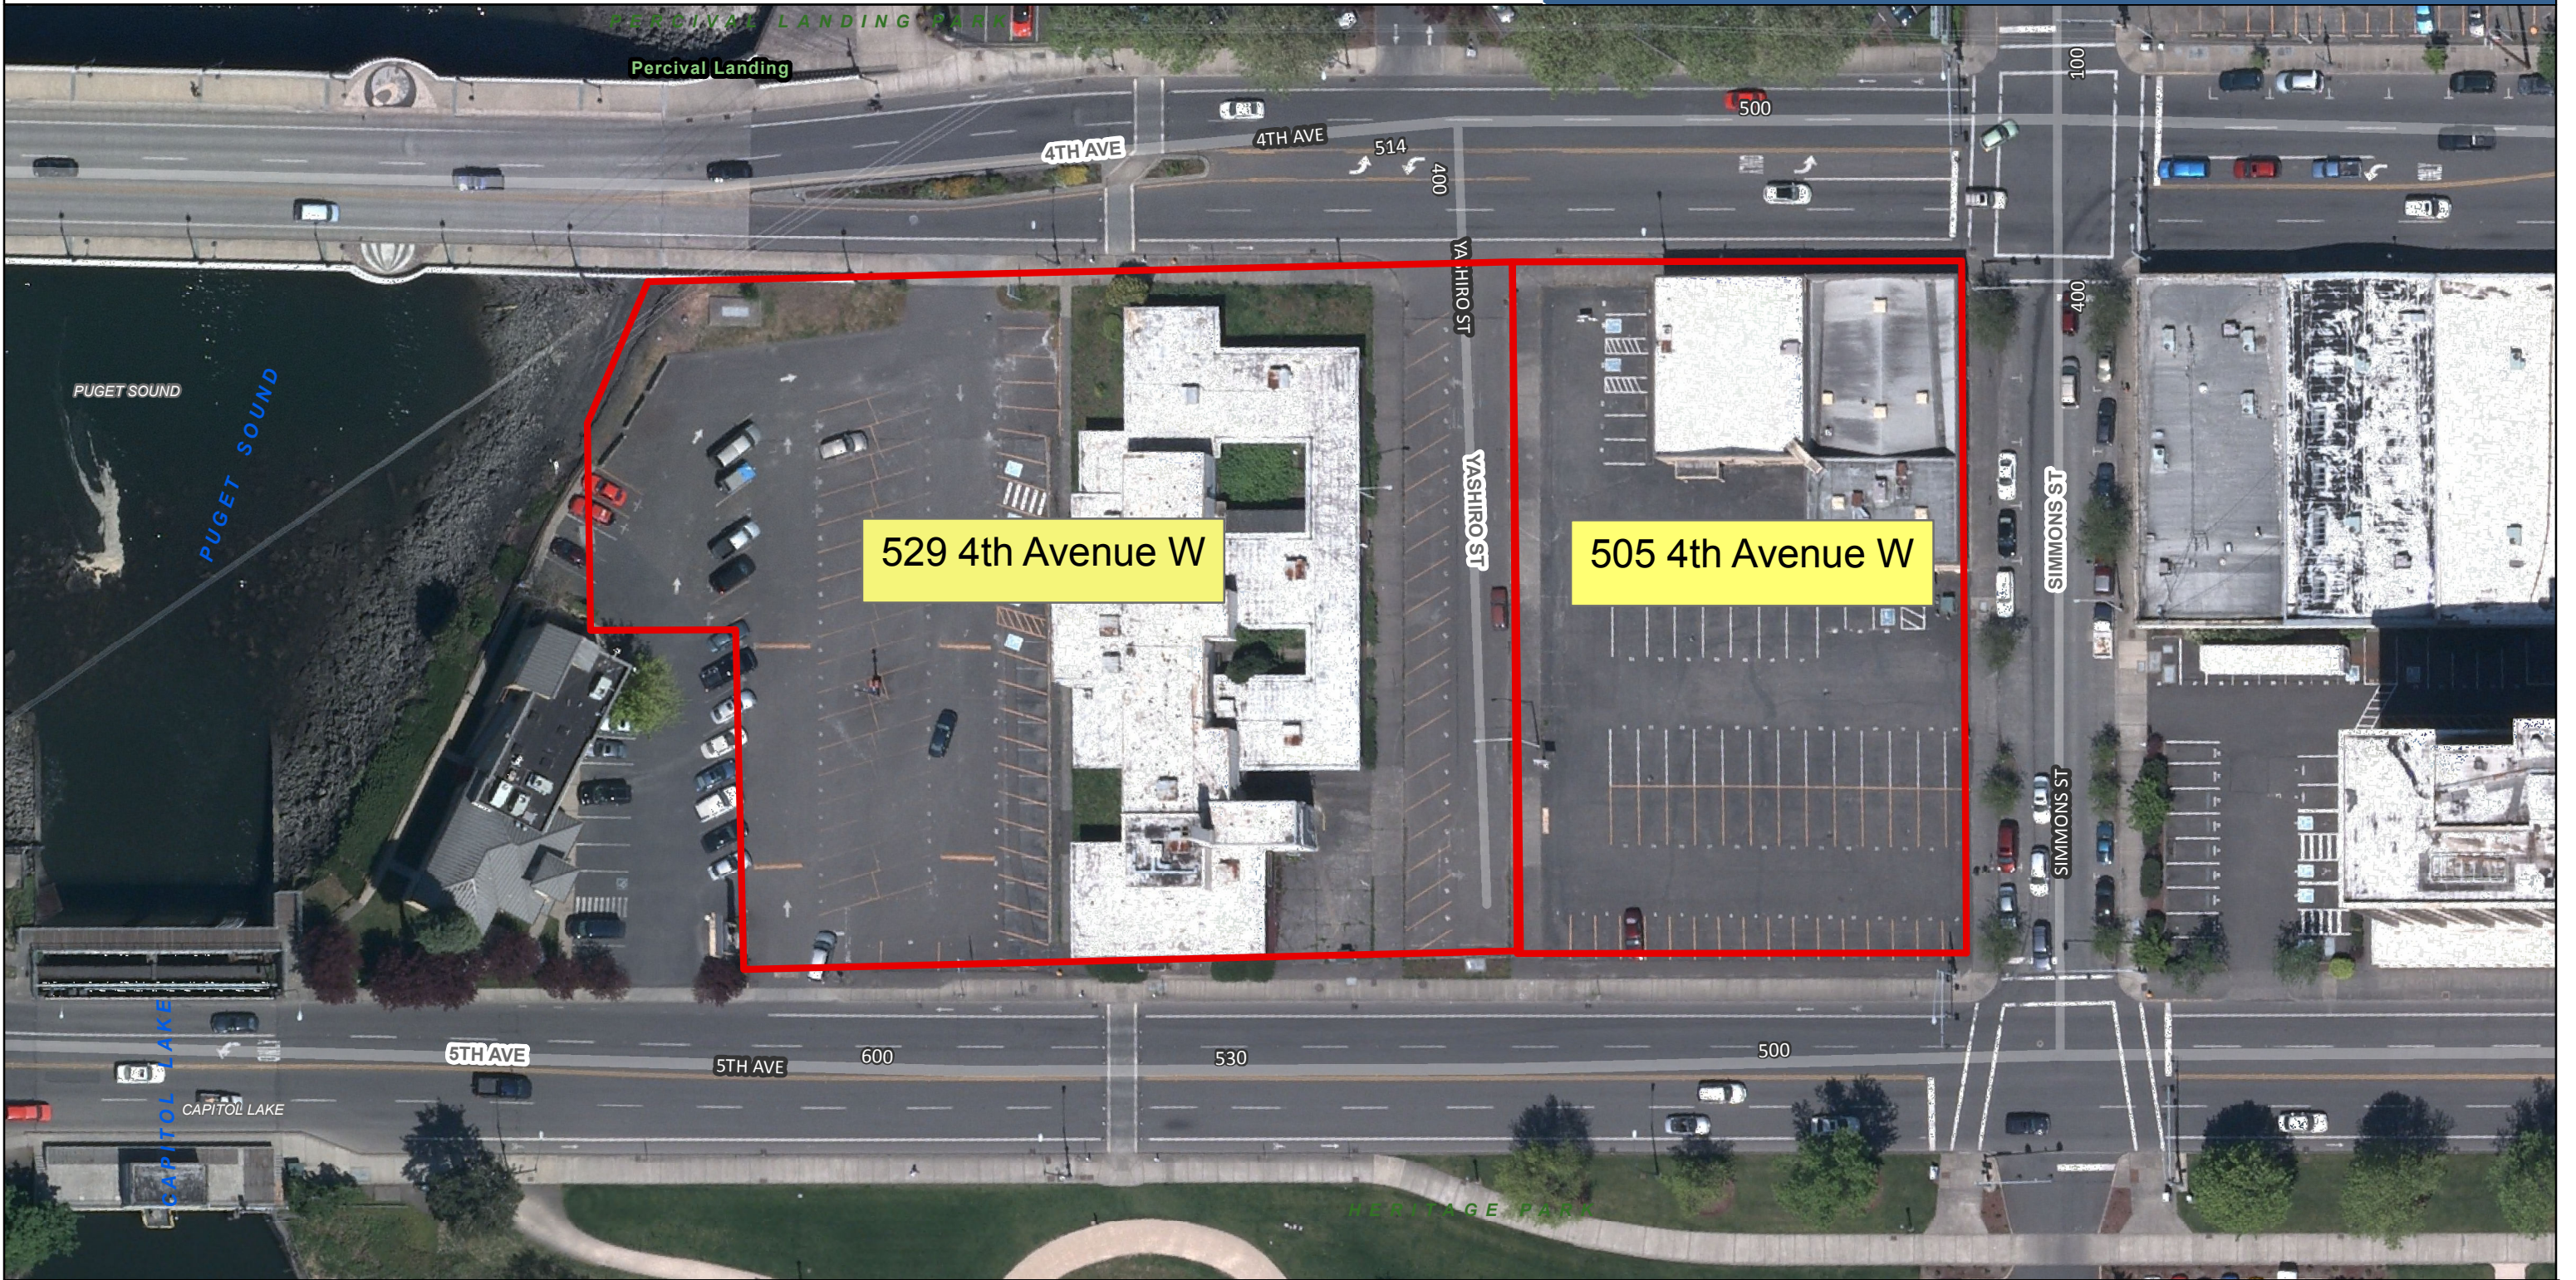

ISTHMUS PARCELS

City of Olympia | Capital of Washington State

529 4th Avenue W

505 4th Avenue W

Map created February 13, 2012
 Please contact Olympia Parks, Arts and Recreation with questions:
 olympiaparks@ci.olympia.wa.us or (360) 753-8380.