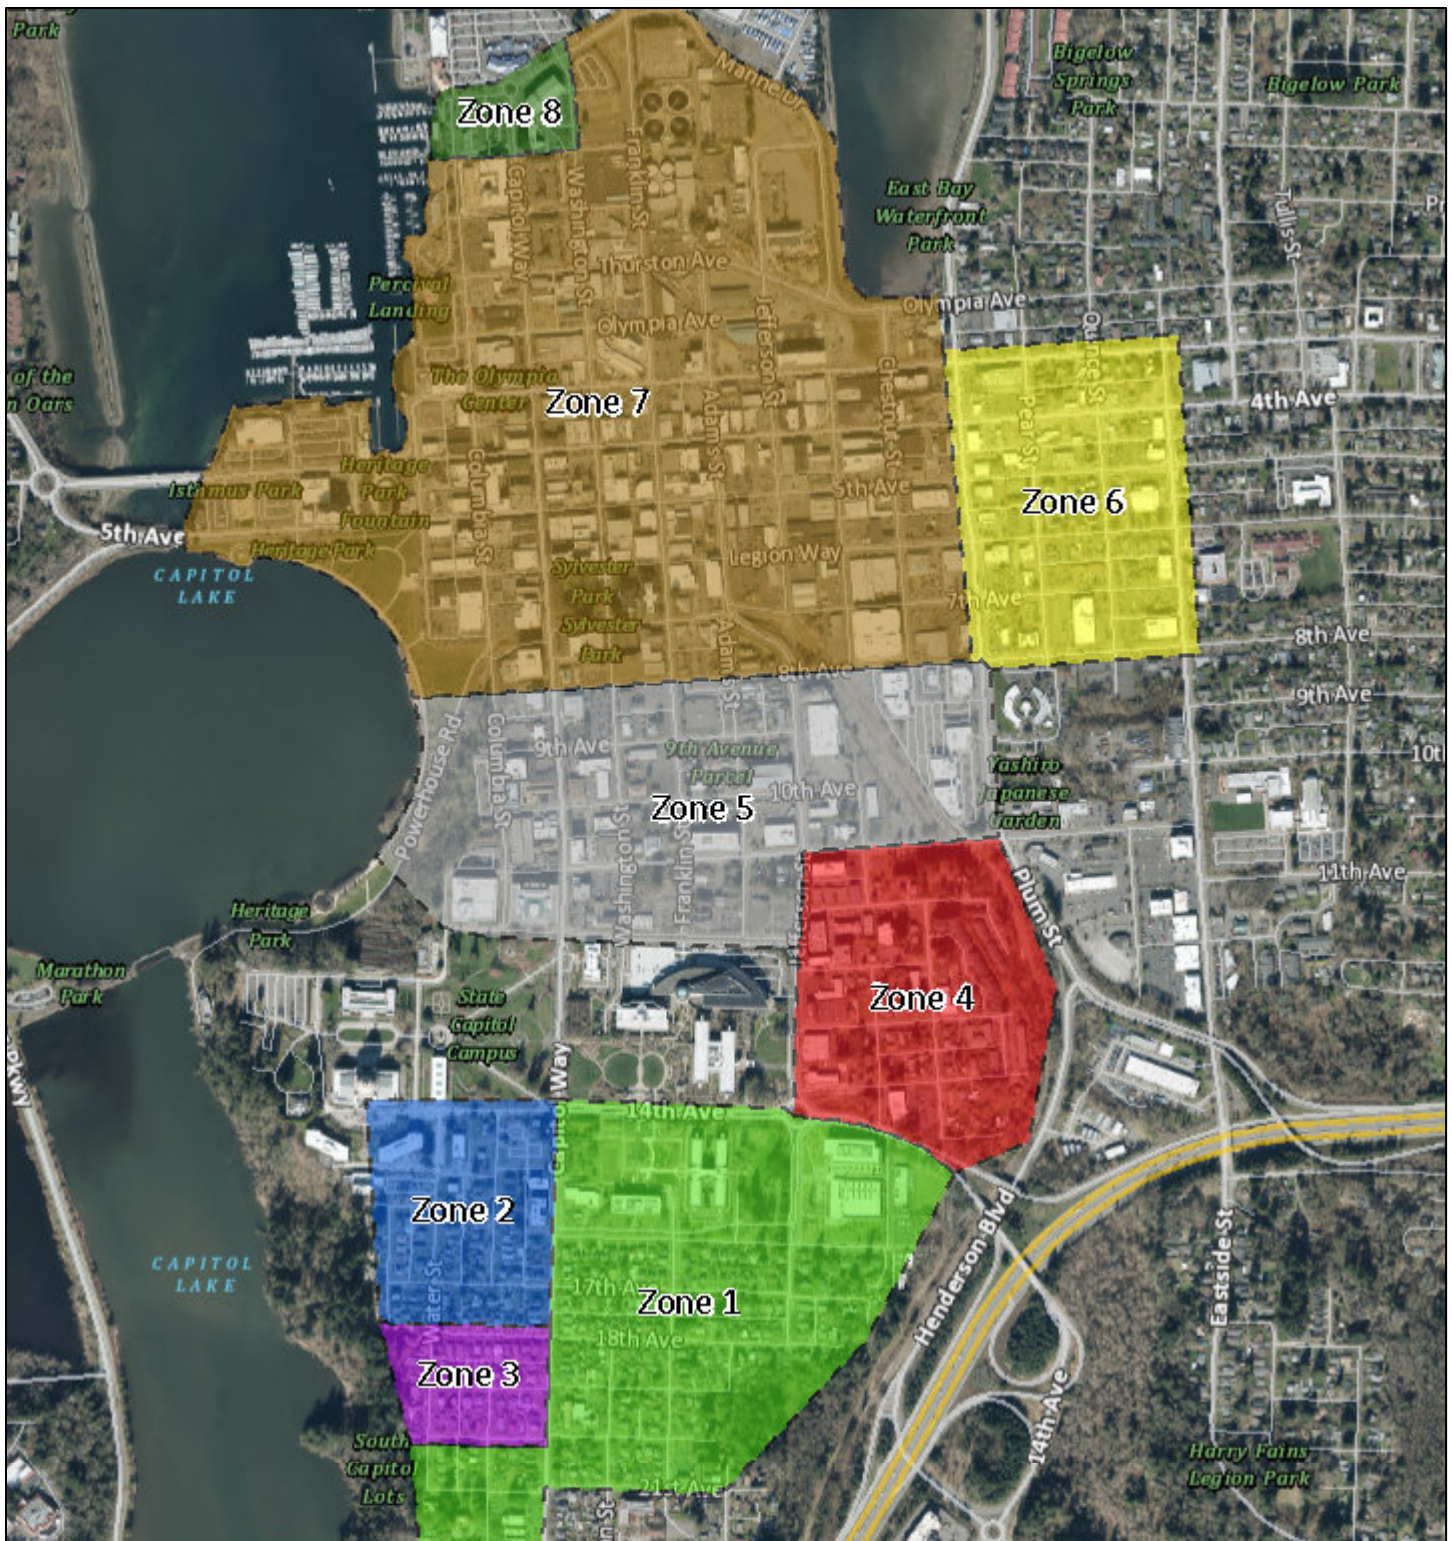

# City of Olympia - Residential Parking Zones

10/18/2023, 1:45:38 PM

1:12,000

The City of Olympia and its personnel cannot assure the accuracy, completeness, reliability or suitability of this information for any particular purpose. The parcels, right-of-ways, utilities and structures depicted hereon are based on record information and aerial photos only. It is recommended the recipient and/or user field verify all information prior to use. The use of this data for purposes other than those for which they were created may yield inaccurate or misleading results. The recipient may not assert any proprietary right to this information. The City of Olympia and its personnel neither accept or assume any liability or responsibility, whatsoever, for any activity involving this information with respect to lost profits, lost savings or any other consequential damages.