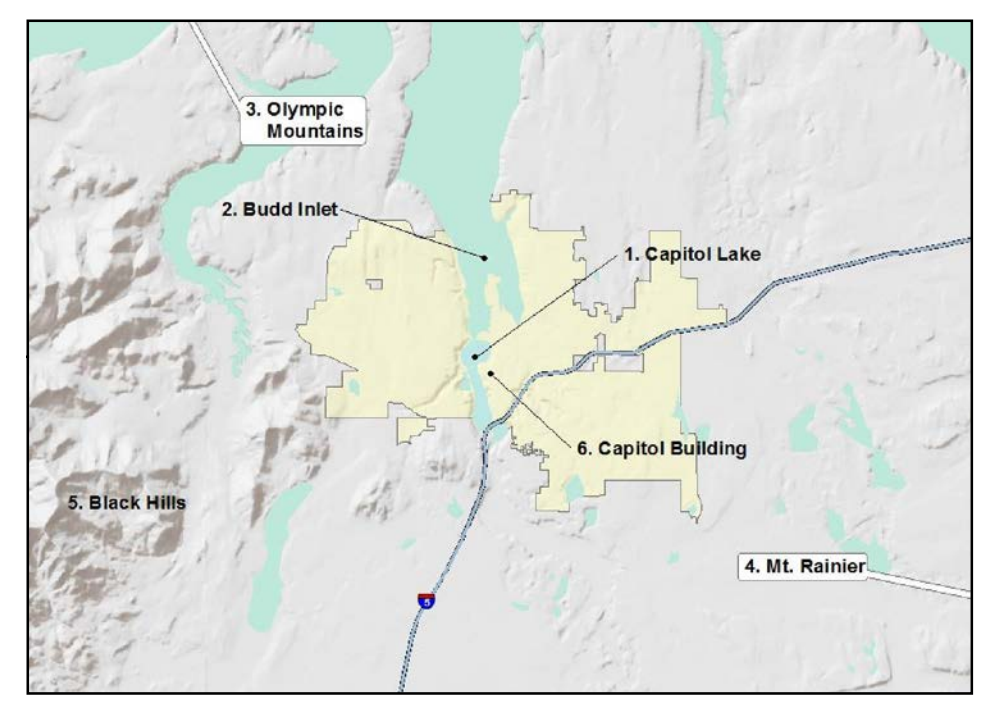

City of Olympia Scenic Vista Map

City Limits
Urban Growth Area

Height Overlay Districts
Budd Inlet
State Capitol
Sylvester Park

Scenic Views from Public Rights-of-Way

Plan to Retain
Proposed for Removal

1. Capitol Lake
2. Budd Inlet
3. Olympic Mountains
4. Mt. Rainier
5. Black Hills
6. Capitol Building

1 inch = 750 feet

0 375 750 1,500 Feet

Southern UGA Shown to Left