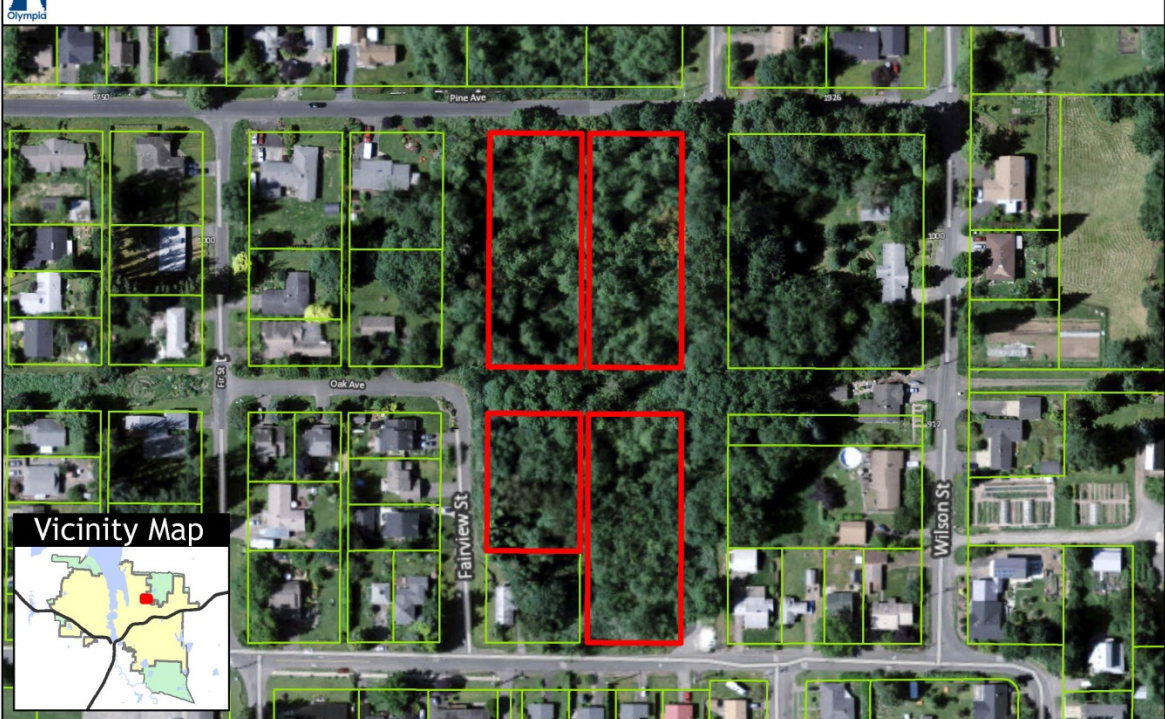

Hawthorne Parcels - 2.98 acres

0 0.0175 0.035 Miles 1 inch = 150 feet

This map is intended for 8.5x11" landscape printing.