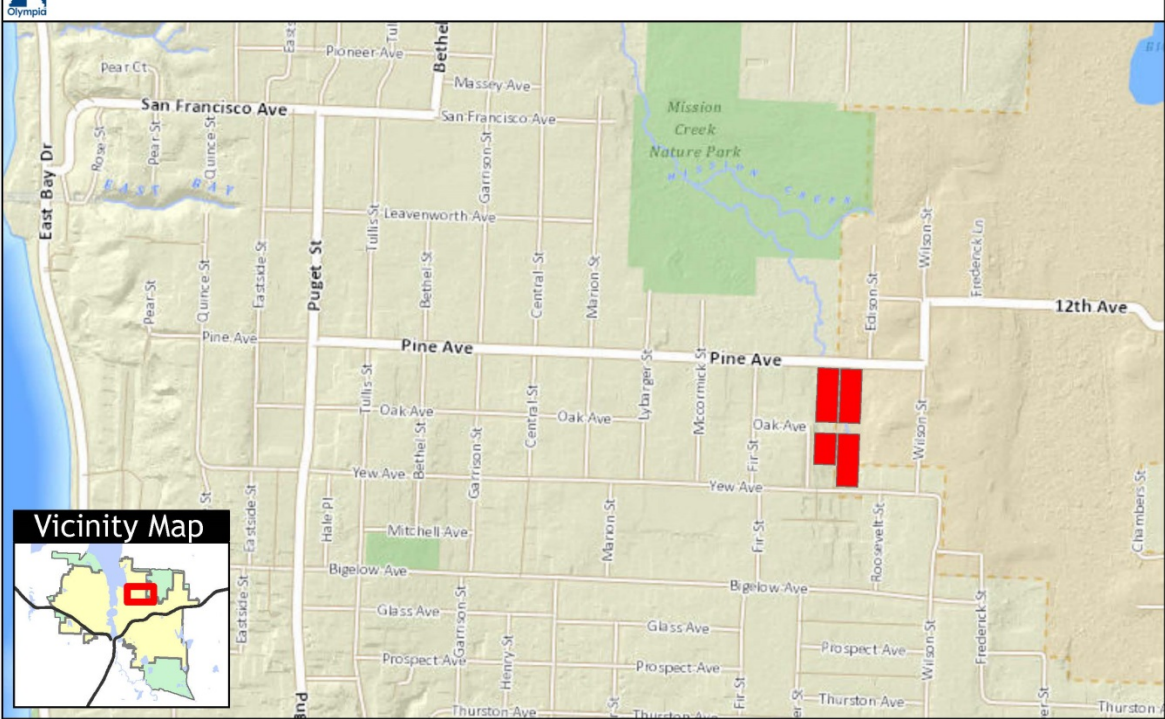

Hawthorne Parcels - 2.98 acres

0 0.075 0.15 Miles 1 inch = 650 feet

This map is intended for 8.5x11" landscape printing.