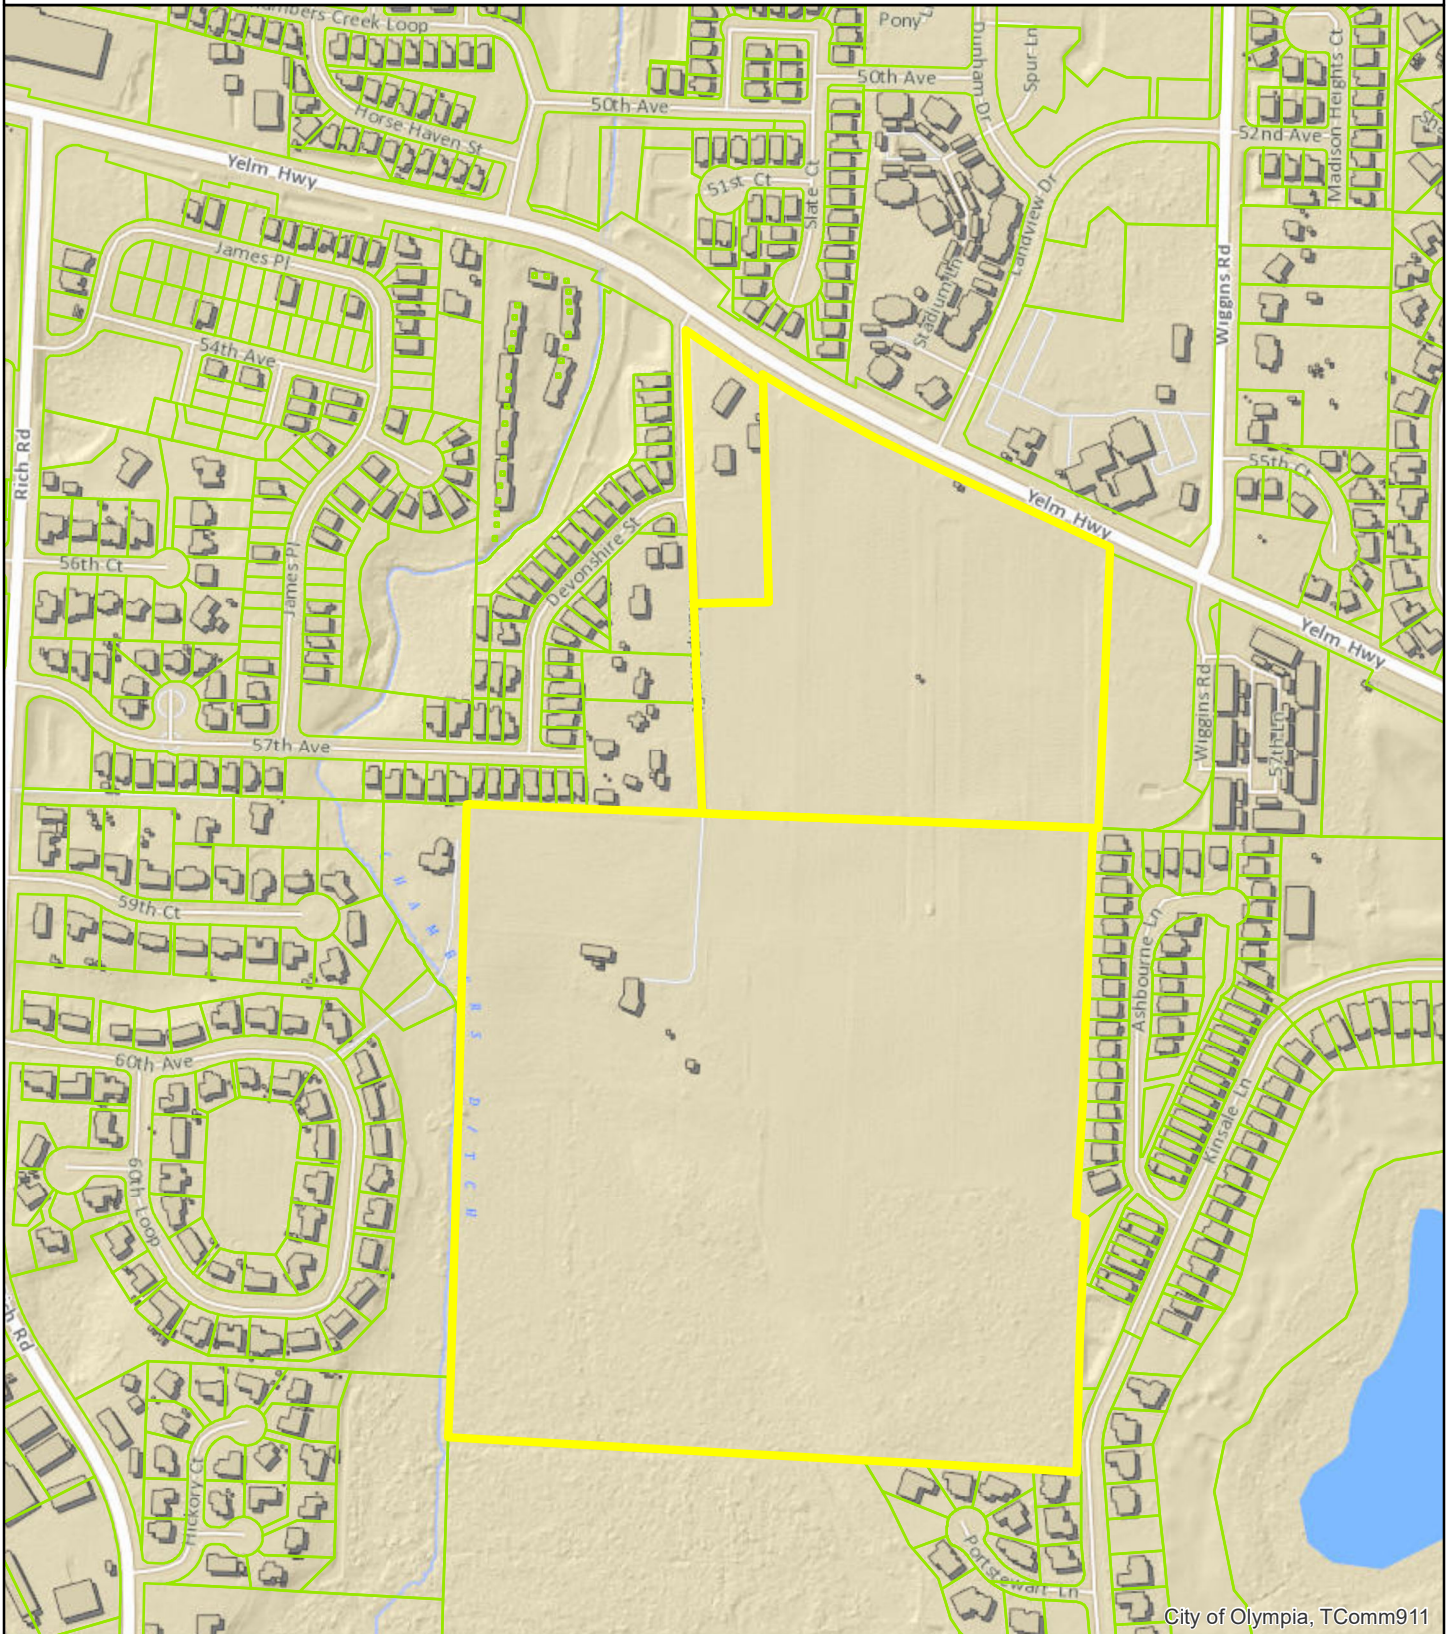

Zahn Parcel - Property Location Map

City of Olympia, TComm911

0 0.05 0.1 Miles 1 inch = 489 feet

Map printed 8/10/2018
For more information, please contact:
Jonathon Turlove, Associate Director
jturlove@ci.olympia.wa.us
(360) 753-8068

This map is intended for 8.5x11" portrait printing.