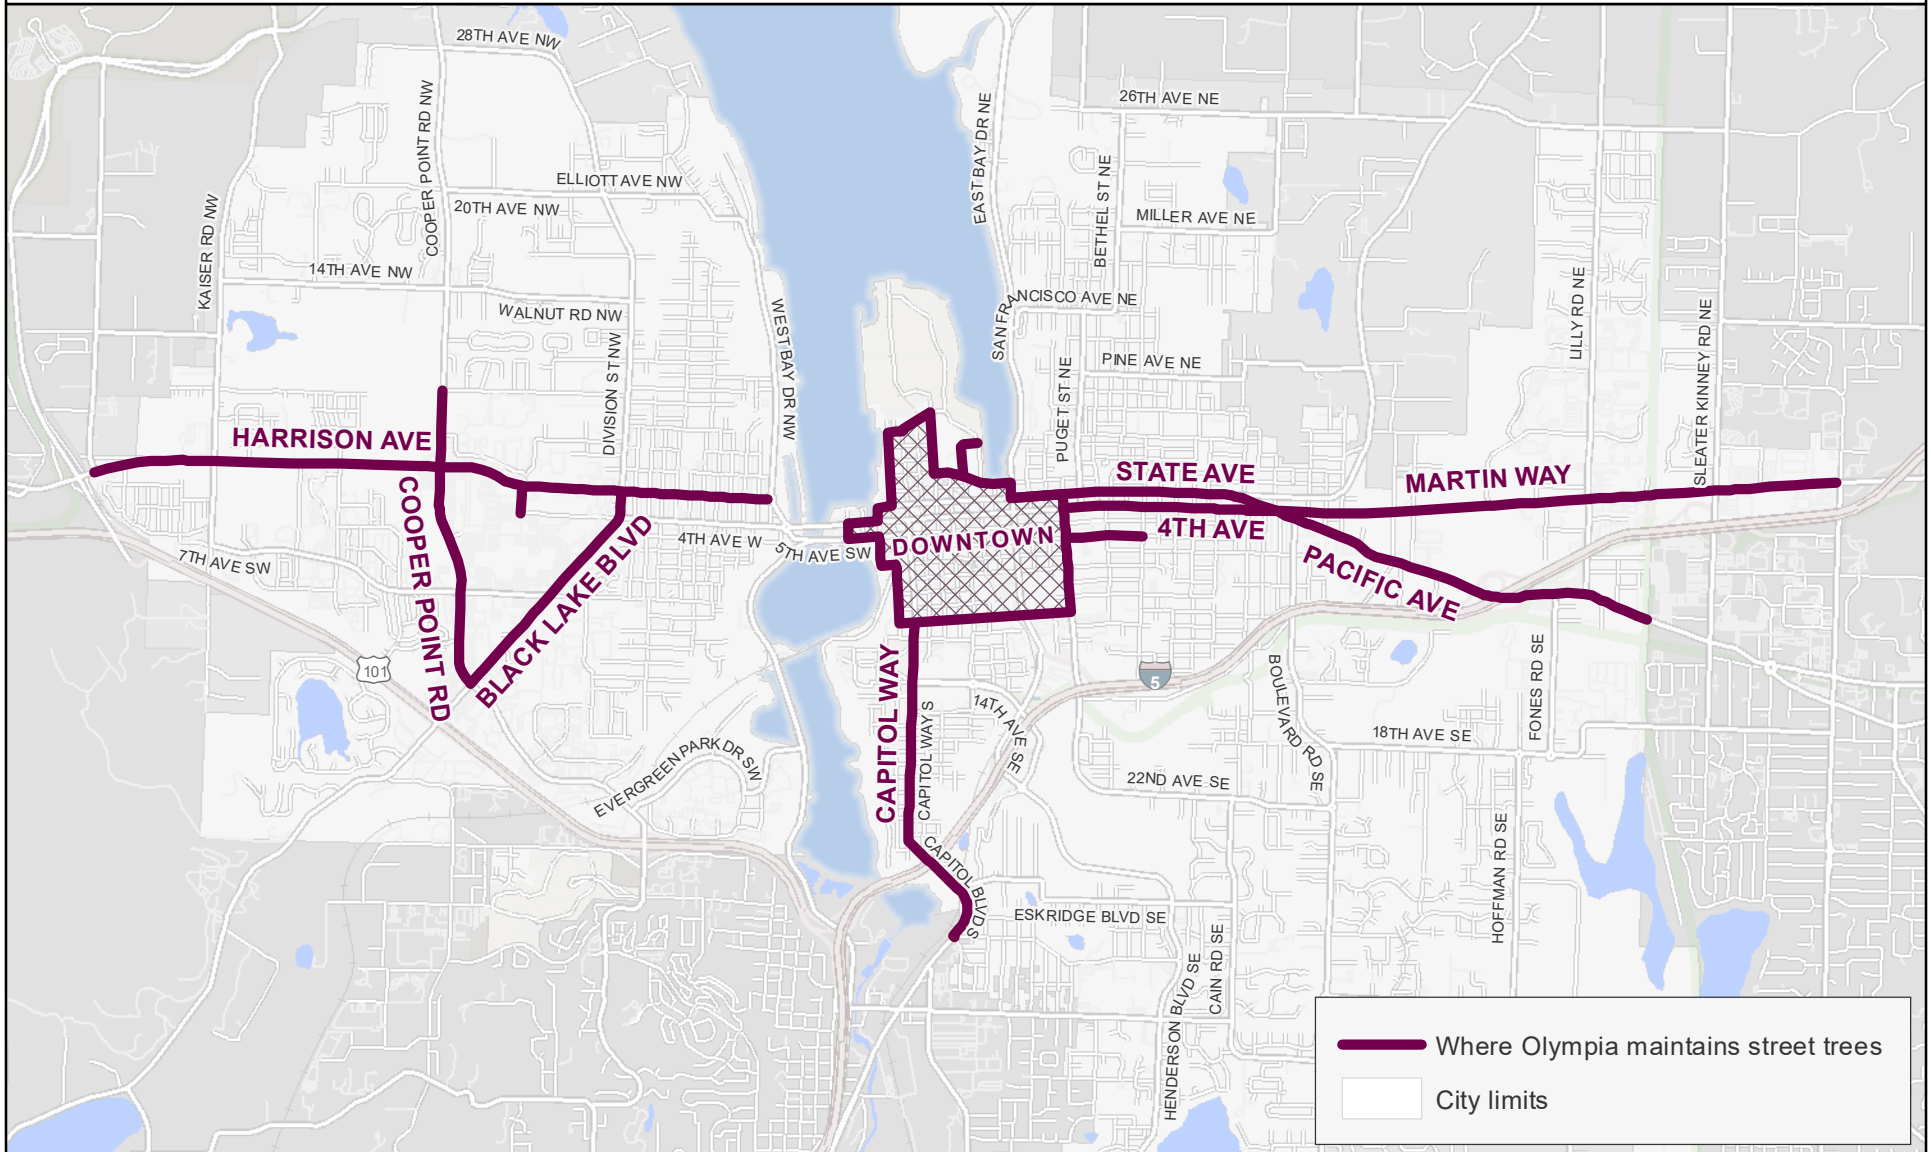

Street tree maintenance areas

And City-prioritized sidewalk repairs

Map printed 9/15/2023
For more information, please contact:
Michelle Swanson, AICP, Senior Planner
mswanson@ci.olympia.wa.us
360.753.8575