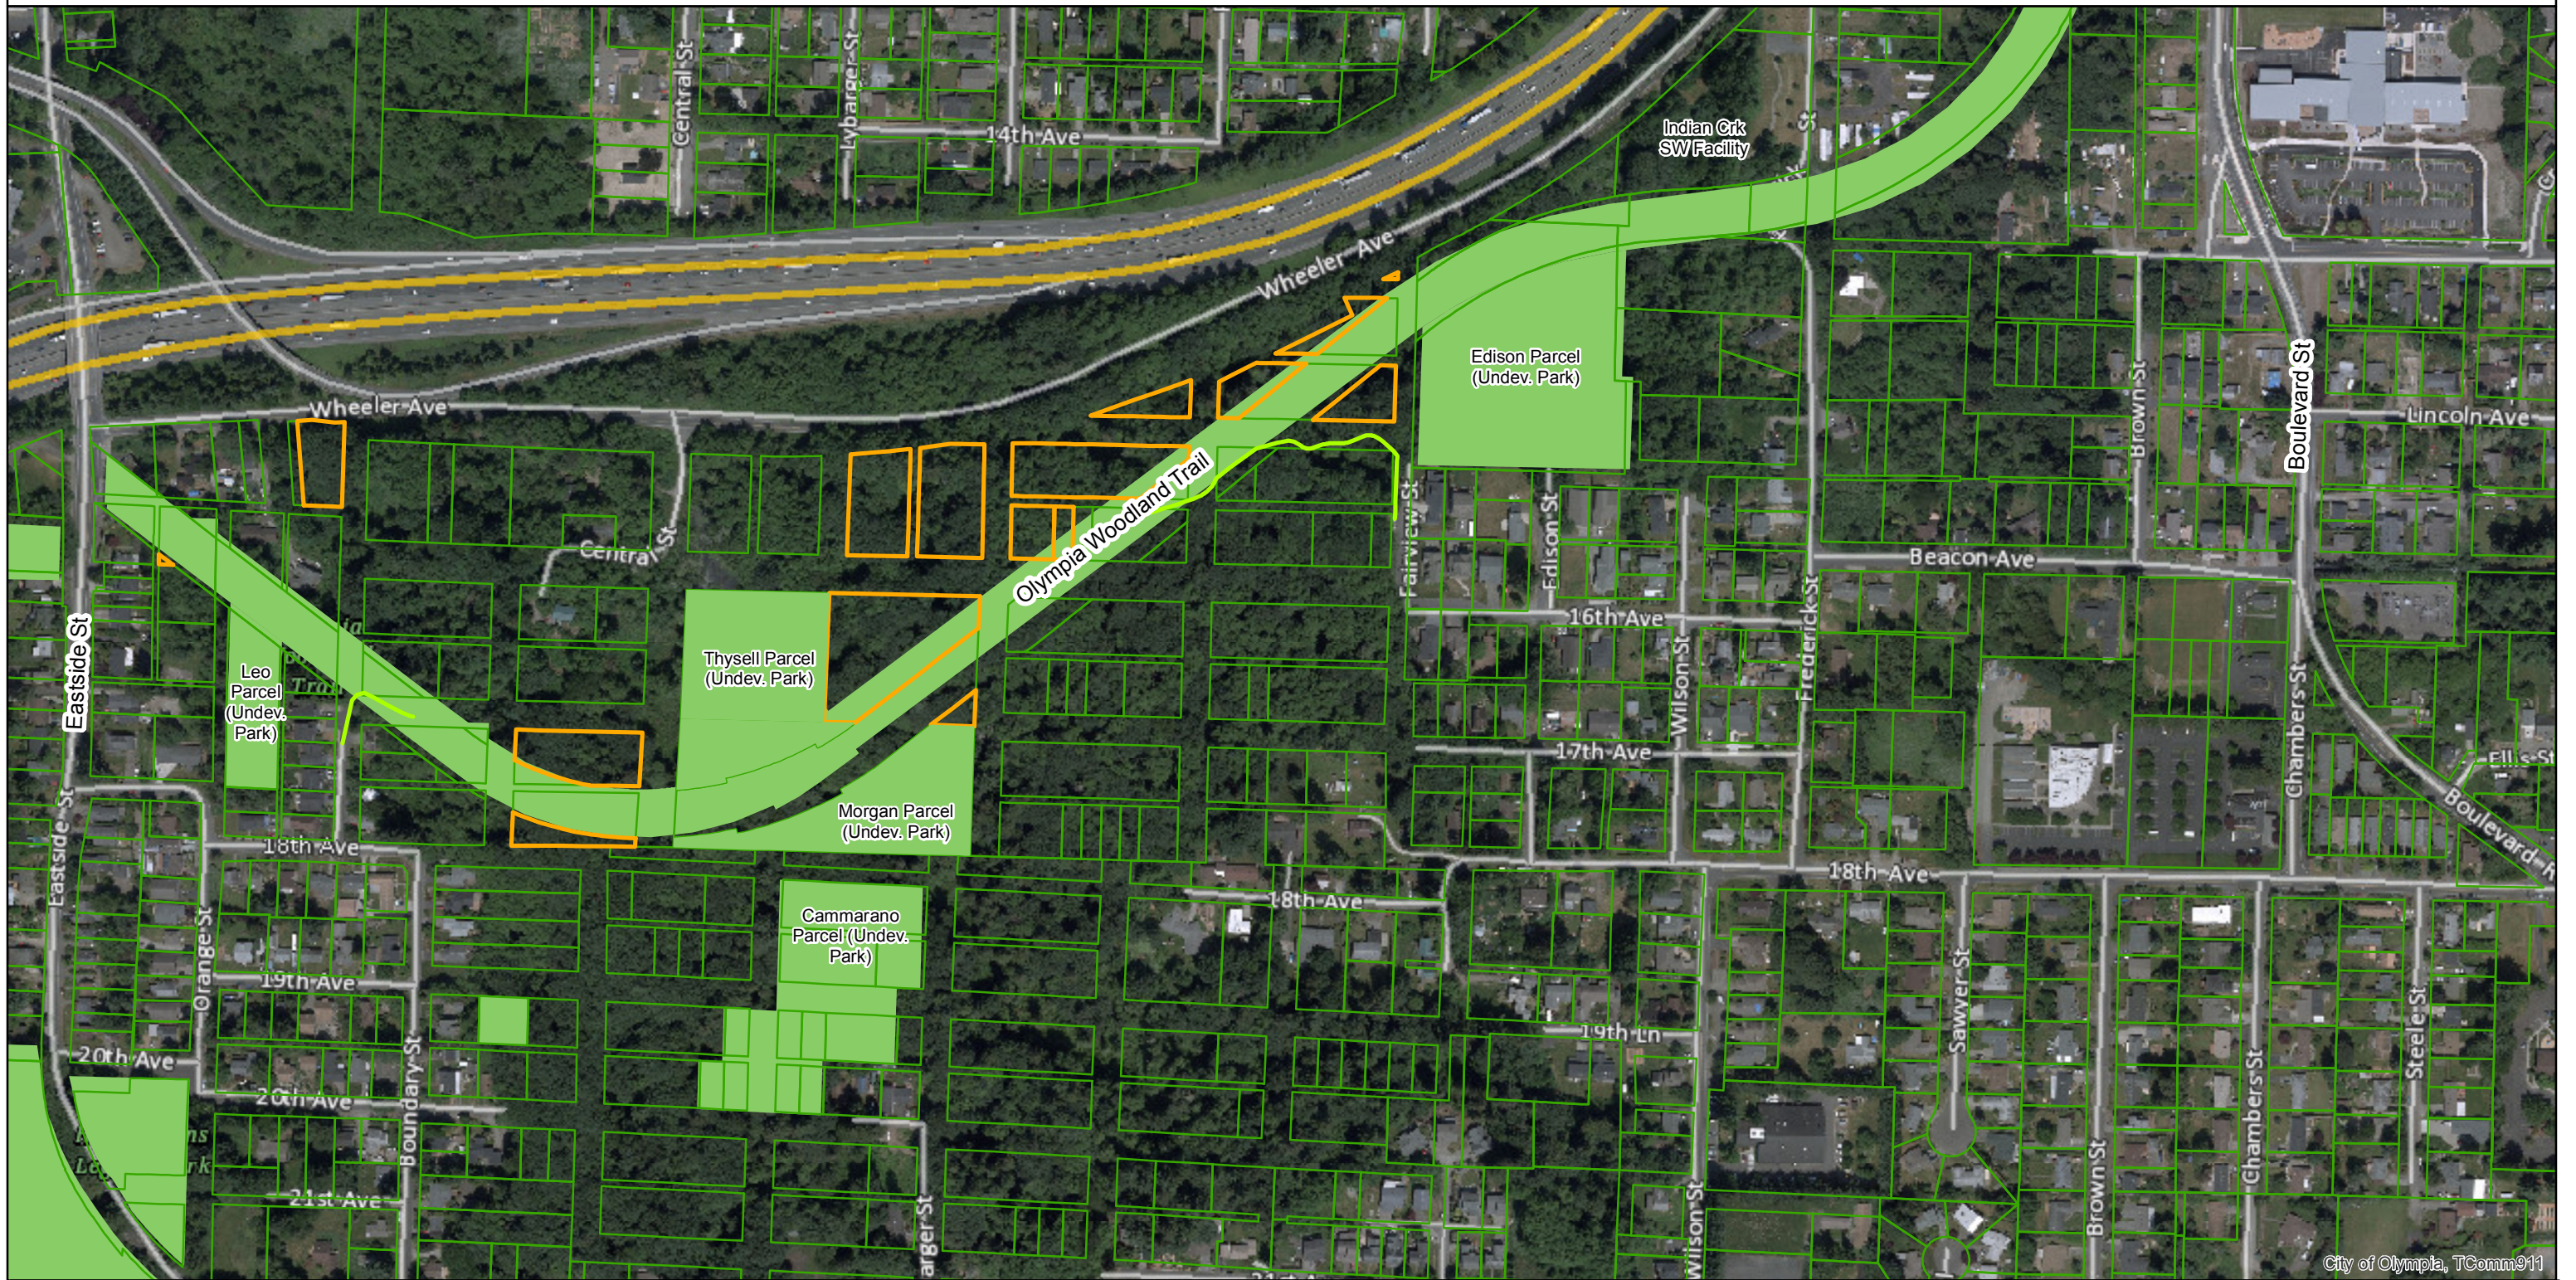

Olympia Woodland Trail

Thurston County Parcels - Acquisition Project

City of Olympia, TComm911

-  Thurston County Parcels
-  Parks Land
-  Parcels
-  Transportation Neighborhood Connections

Map created 6/29/2017
 For more information, please contact:
 Jonathon Turlove, Parks, Arts and Recreation
 jturlove@ci.olympia.wa.us
 (360) 753-8068

This map is intended for 11x17" landscape printing.

The City of Olympia and its personnel cannot assure the accuracy, completeness, reliability, or suitability of this information for any particular purpose. The parcels, right-of-ways, utilities and structures depicted hereon are based on record information and aerial photos only. It is recommended the recipient and user field verify all information prior to use. The use of this data for purposes other than those for which they were created may yield inaccurate or misleading results. The recipient may not assert any proprietary rights to this information. The City of Olympia and its personnel neither accept or assume liability or responsibility, whatsoever, for any activity involving this information with respect to lost profits, lost savings or any other consequential damages.