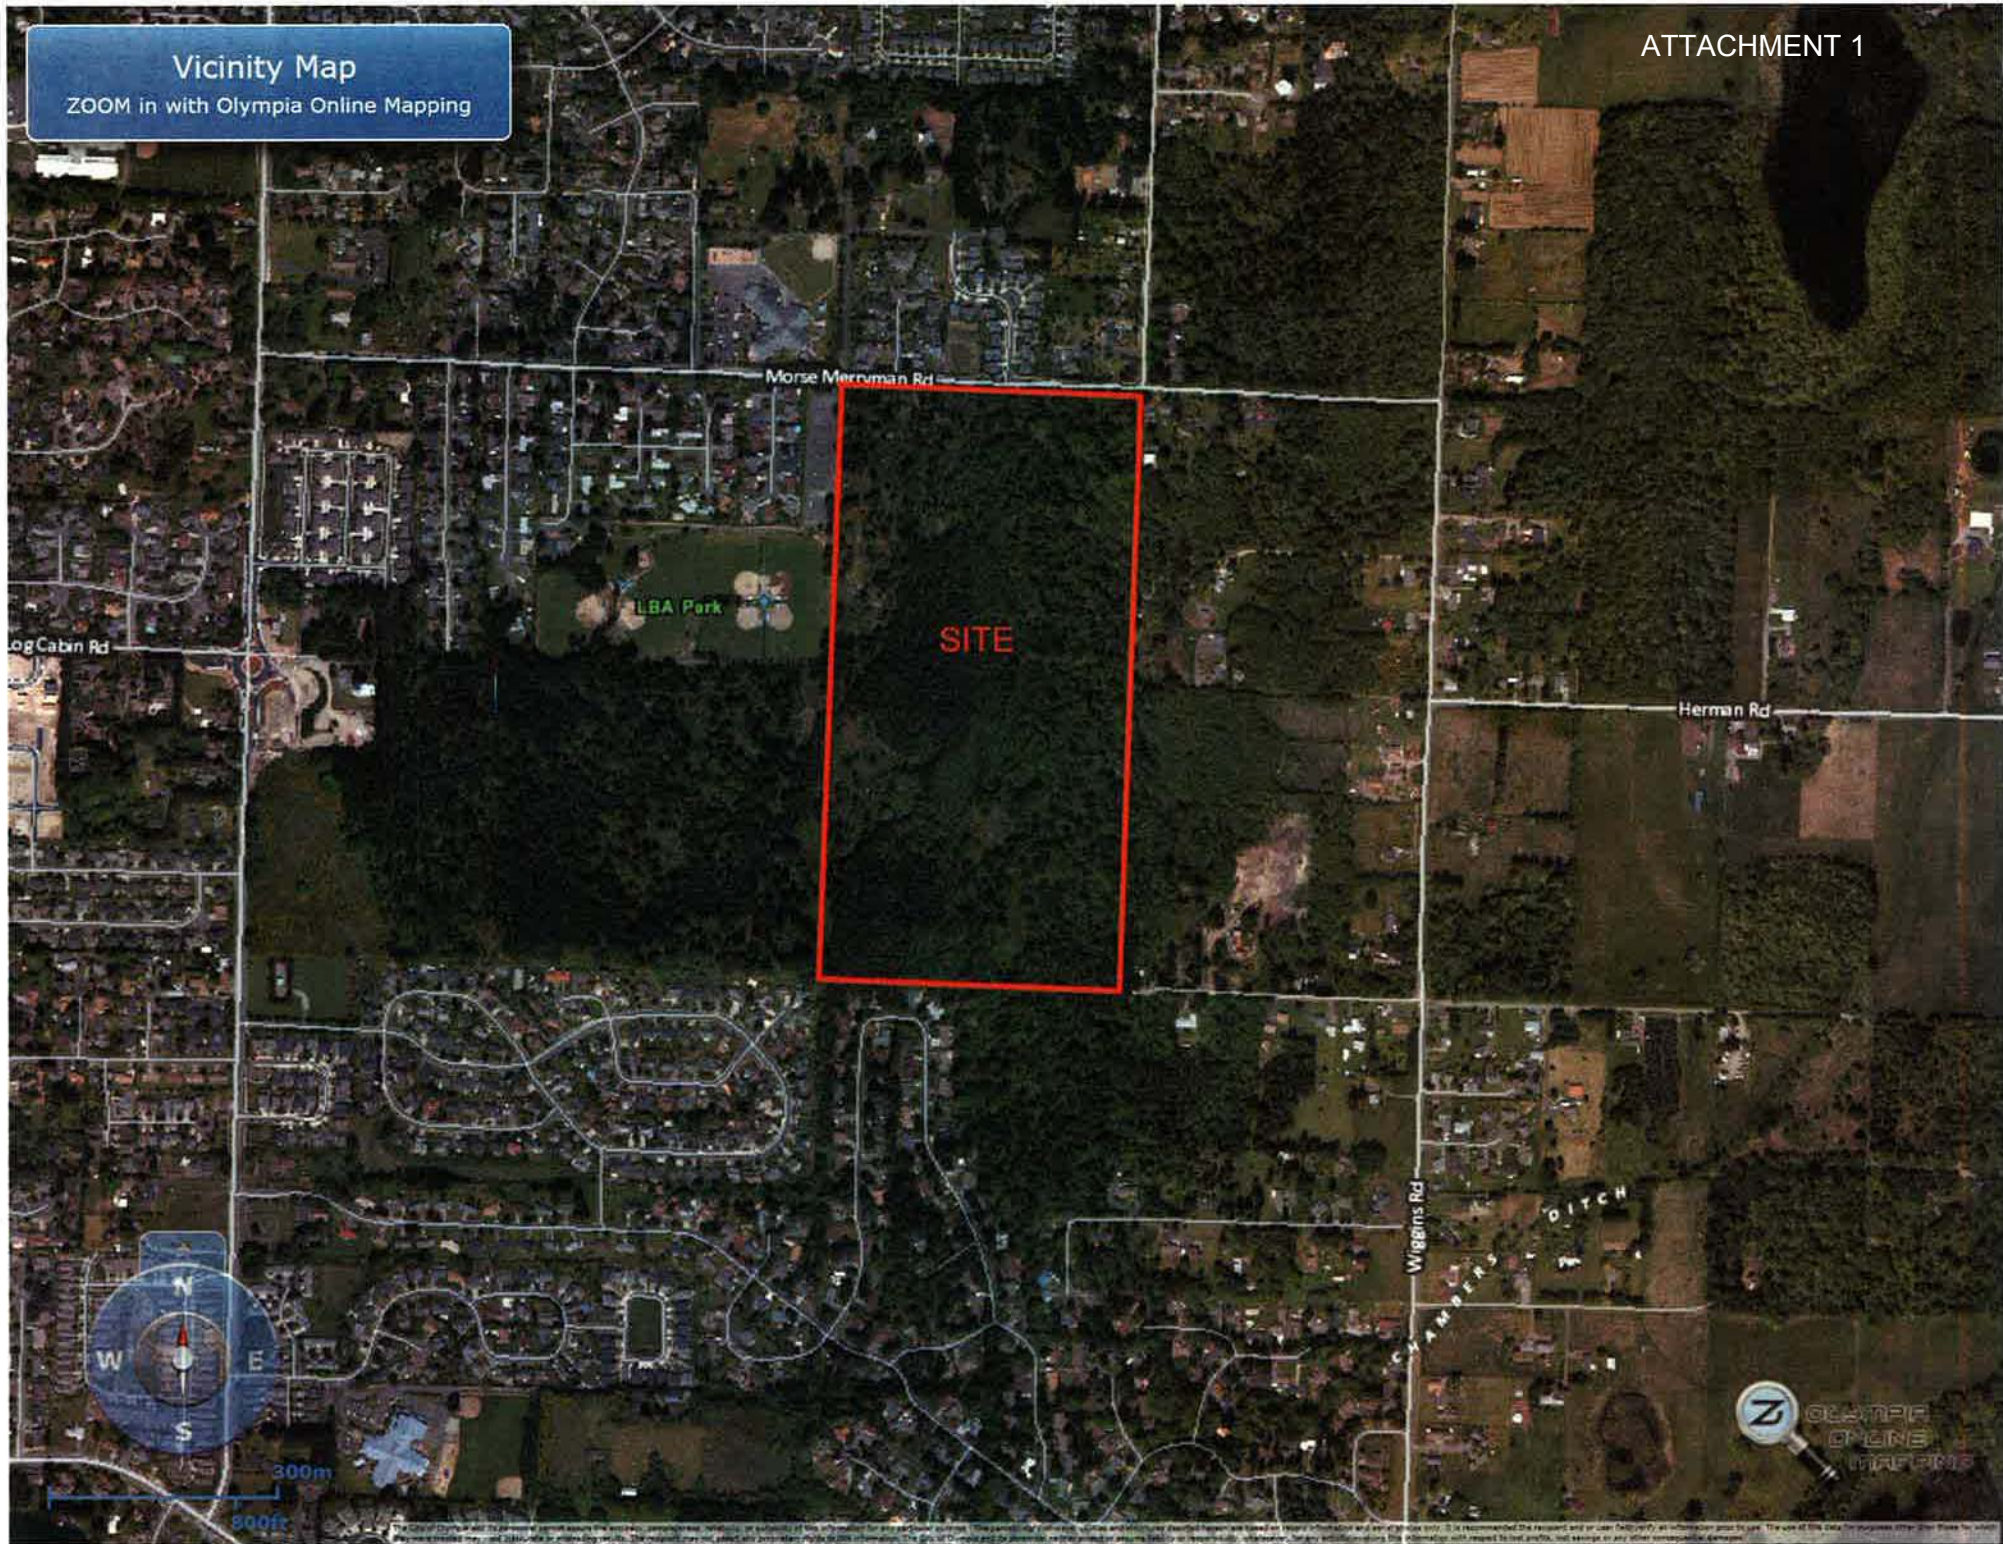

Vicinity Map
ZOOM in with Olympia Online Mapping

SITE

Morse Merriman Rd

Herman Rd

Wiggins Rd

LBA Park

DITCH

300m

900ft