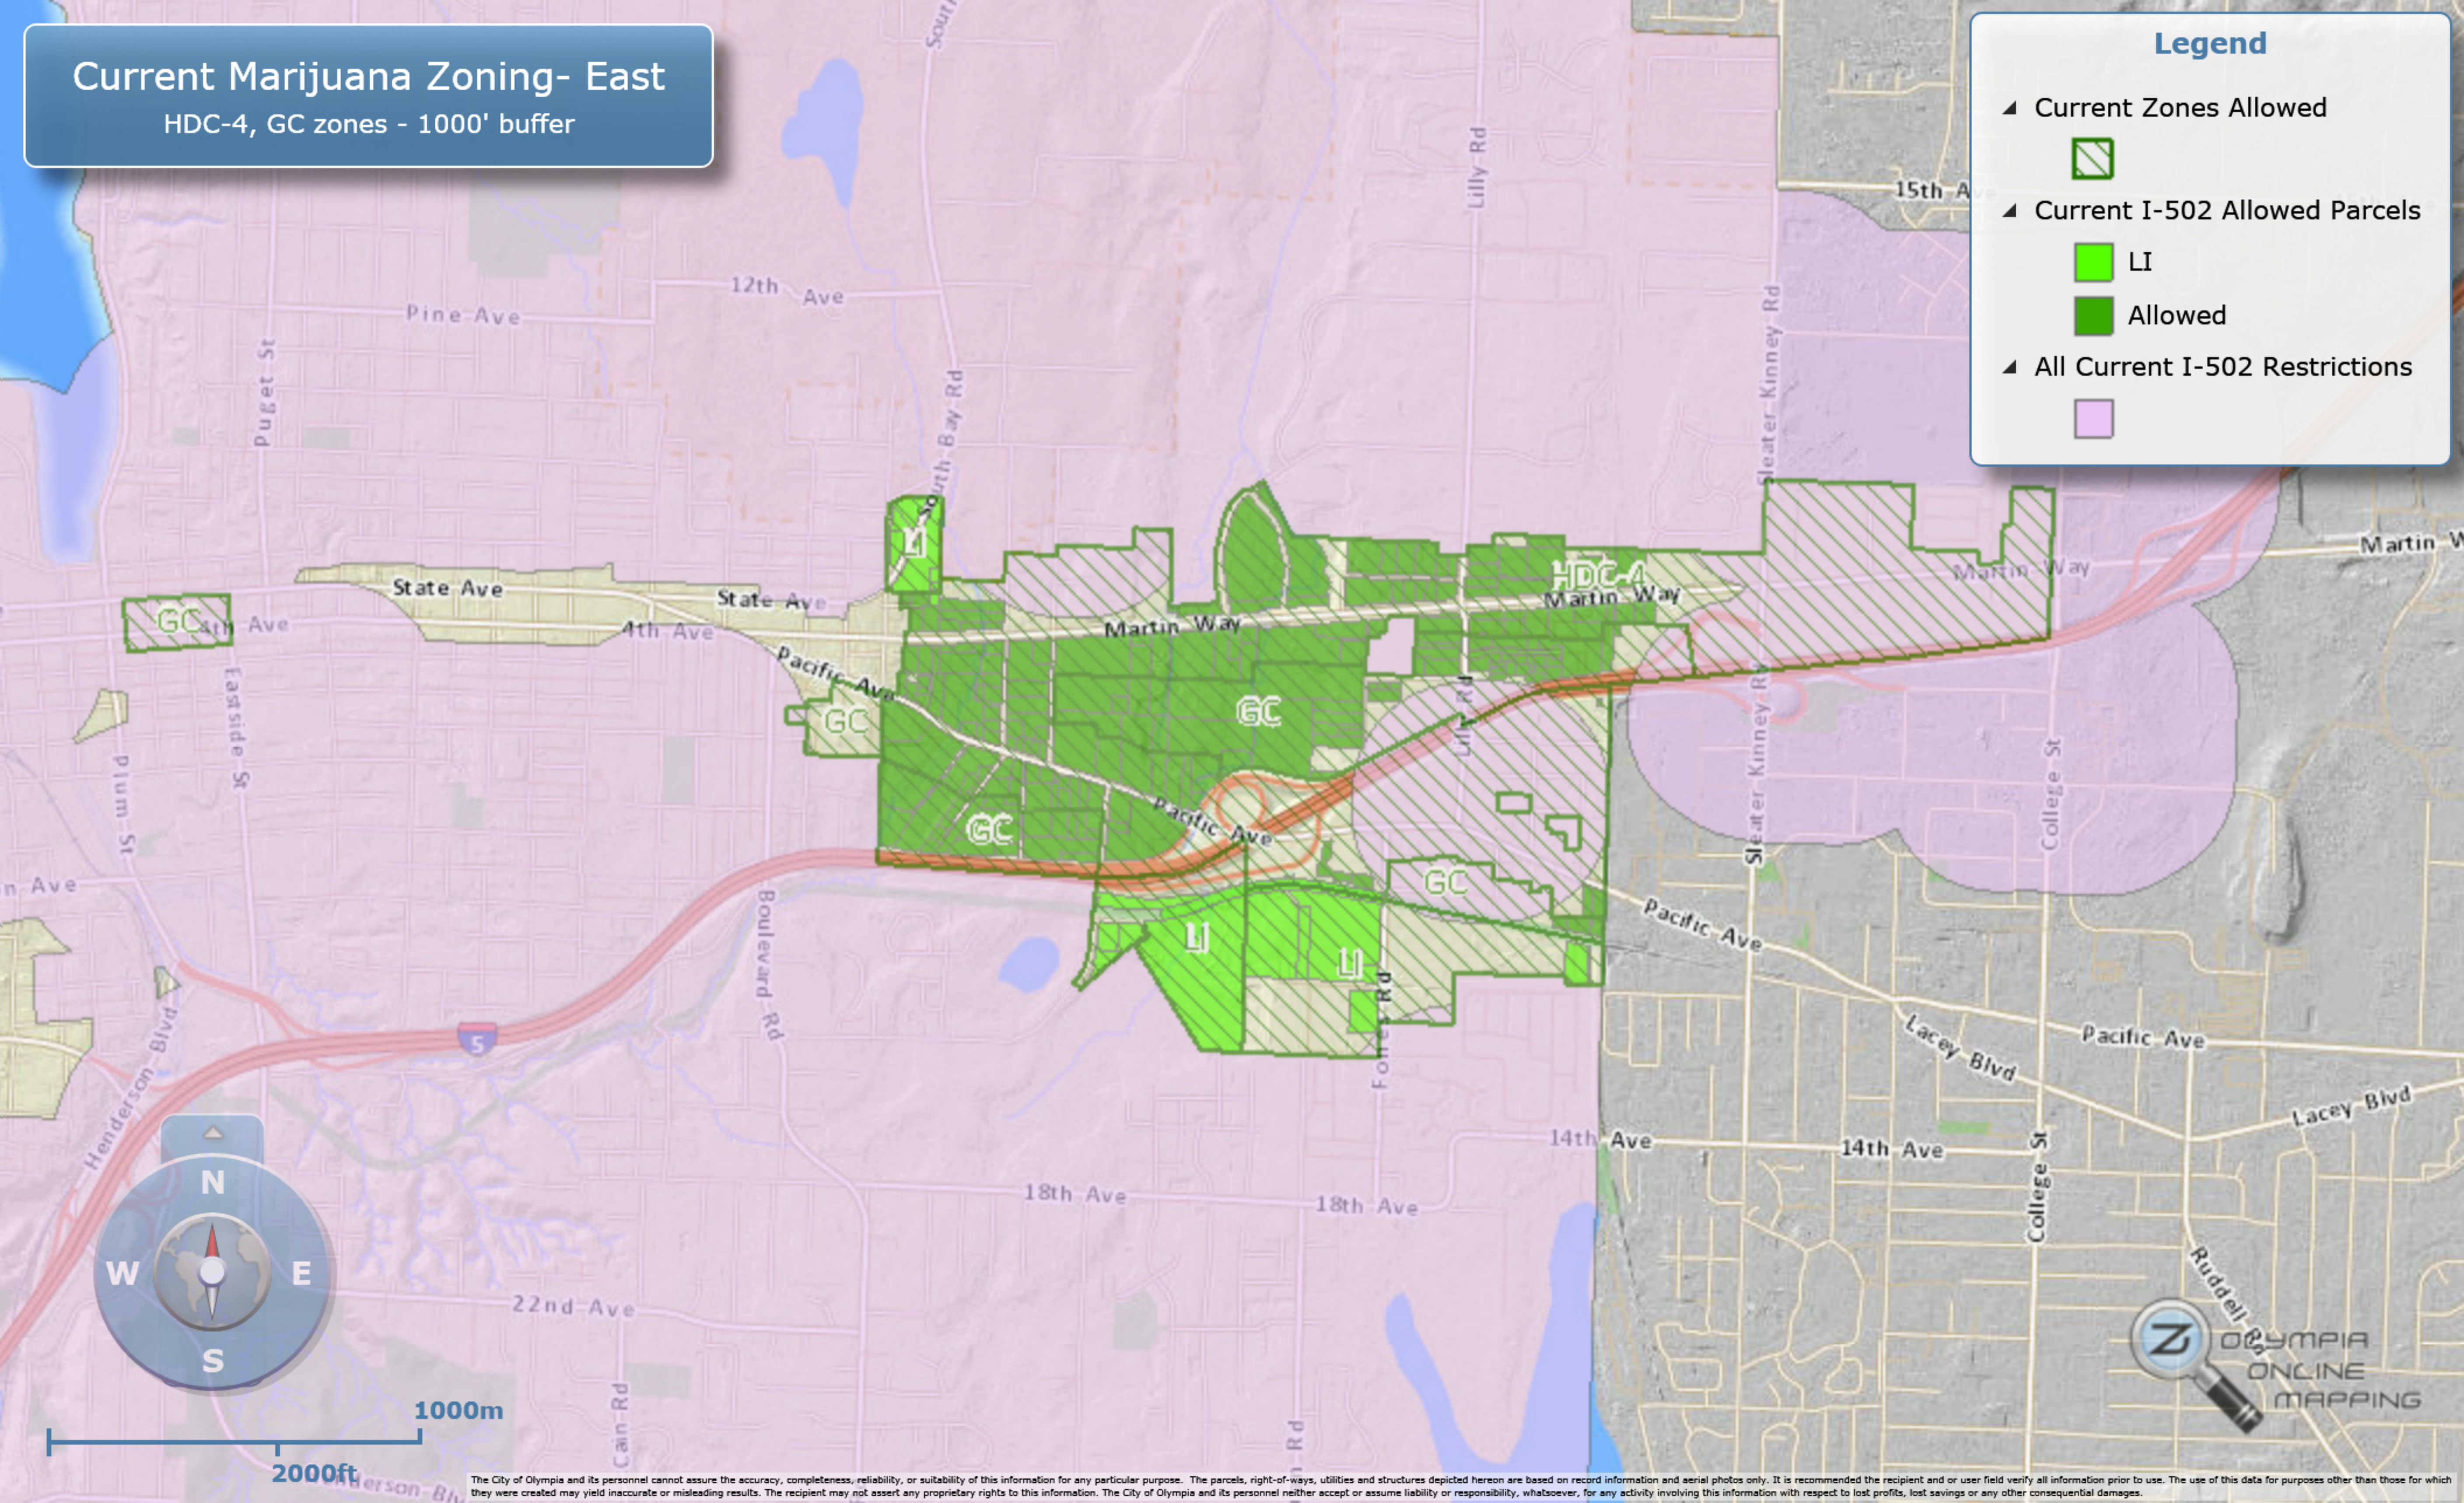

Current Marijuana Zoning- East

HDC-4, GC zones - 1000' buffer

Legend

▲ Current Zones Allowed

▲ Current I-502 Allowed Parcels

▲ All Current I-502 Restrictions

The City of Olympia and its personnel cannot assure the accuracy, completeness, reliability, or suitability of this information for any particular purpose. The parcels, right-of-ways, utilities and structures depicted hereon are based on record information and aerial photos only. It is recommended the recipient and or user field verify all information prior to use. The use of this data for purposes other than those for which they were created may yield inaccurate or misleading results. The recipient may not assert any proprietary rights to this information. The City of Olympia and its personnel neither accept or assume liability or responsibility, whatsoever, for any activity involving this information with respect to lost profits, lost savings or any other consequential damages.