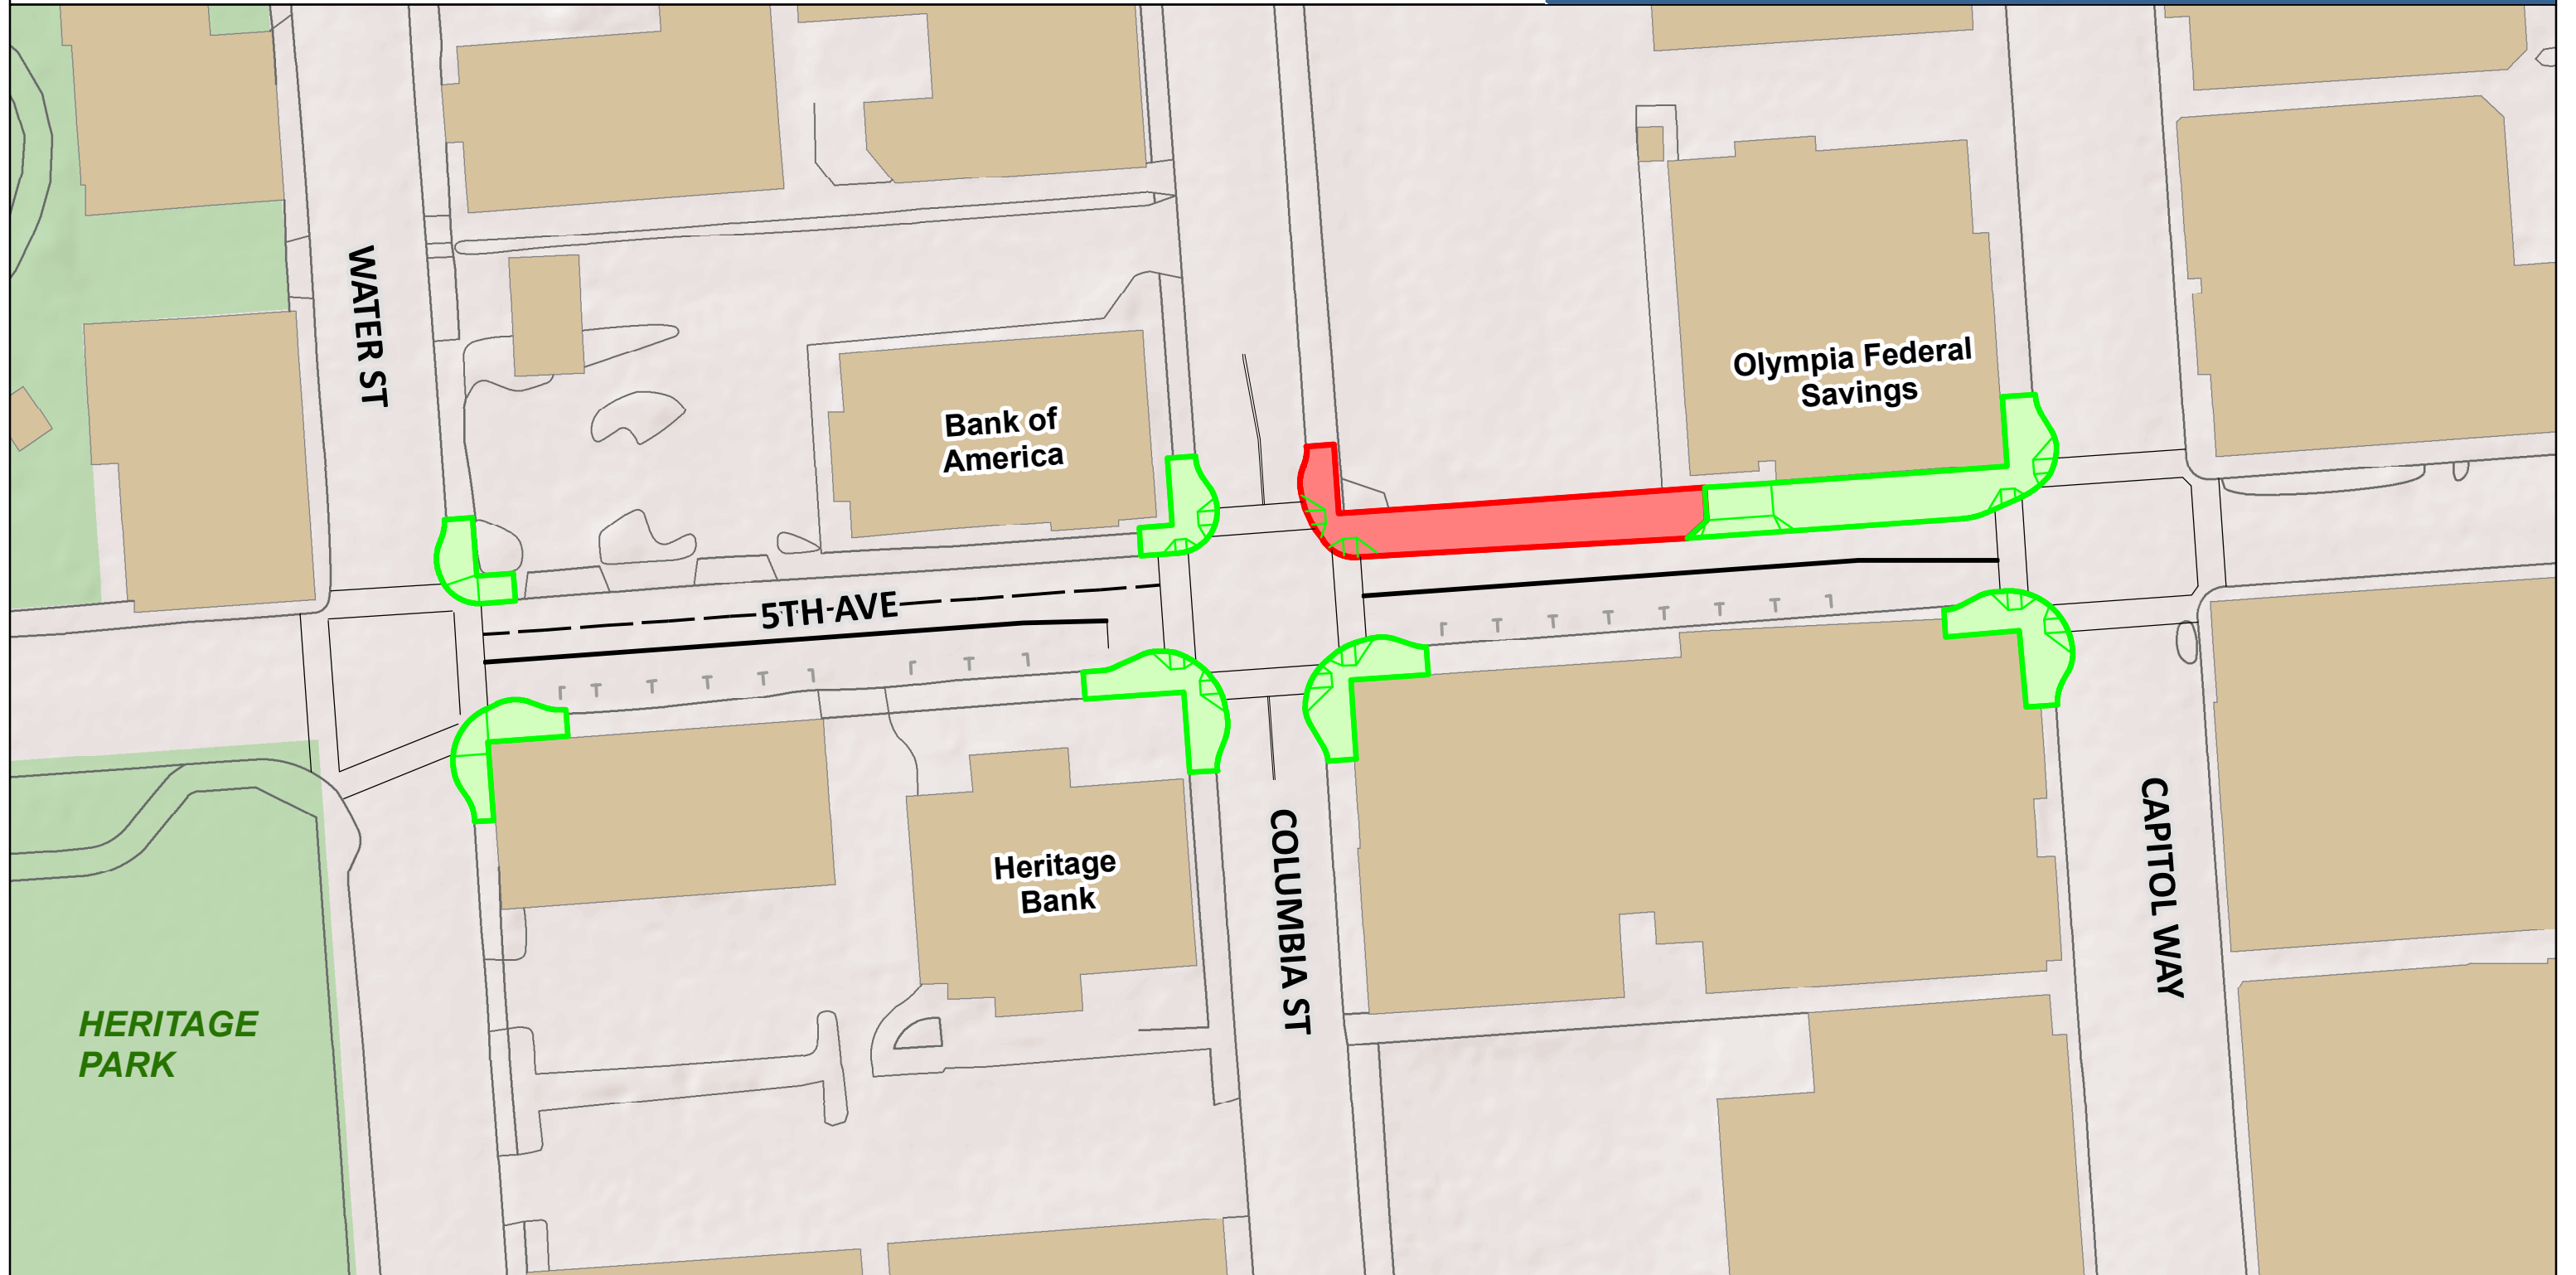

5th Avenue Paving Project

After

Legend

- █ New Curb and Sidewalk (City)
- █ New Curb and Sidewalk (Others)
- New Pavement Marking

Map created : April 7, 2014

The City of Olympia and its personnel cannot assure the accuracy, completeness, reliability, or suitability of this information for any particular purpose. The parcels, right-of-ways, utilities and structures depicted hereon are based on record information and aerial photos only. It is recommended the recipient and or user field verify all information prior to use. The use of this data for purposes other than those for which they were created may yield inaccurate or misleading results. The recipient may not assert any proprietary rights to this information. The City of Olympia and its personnel neither accept or assume liability or responsibility, whatsoever, for any activity involving this information with respect to lost profits, lost savings or any other consequential damages.