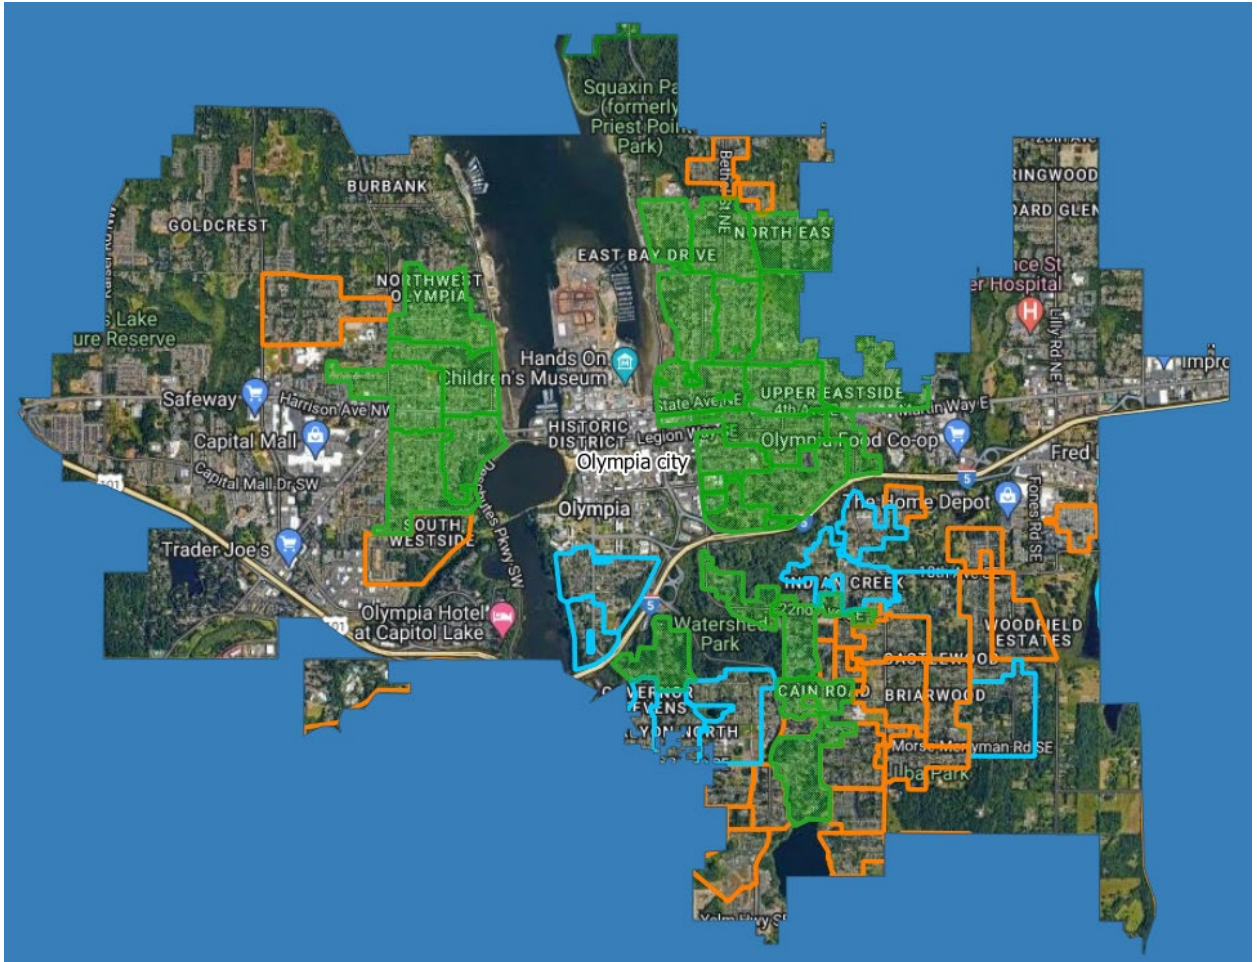

Zipty Fiber's Proposed Service Area

LEGEND:

Green = Probable

Blue = Under Path/Cost Review

Orange = Soft Surface Evaluation