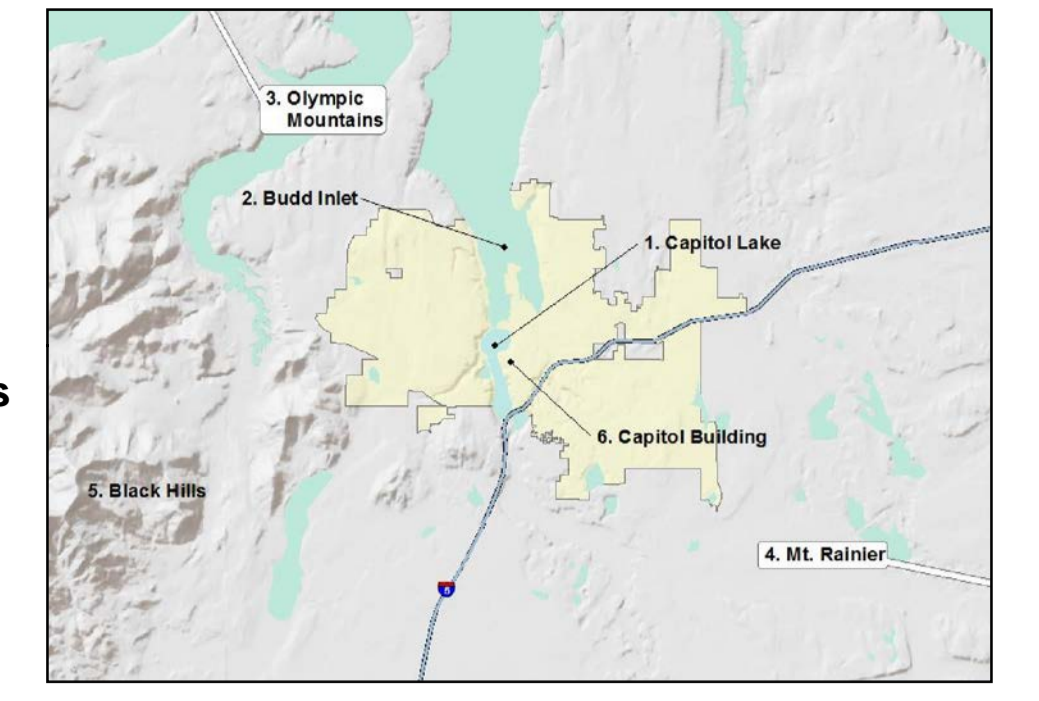

City of Olympia Scenic Vista Map

-  City Limits
-  Urban Growth Area
-  Plan to Retain
-  Proposed for Removal

1 inch = 750 feet
0 375 750 1500 Feet

1. Capitol Lake
2. Budd Inlet
3. Olympic Mountains
4. Mt. Rainier
5. Black Hills
6. Capitol Building

Southern UGA Shown to Left