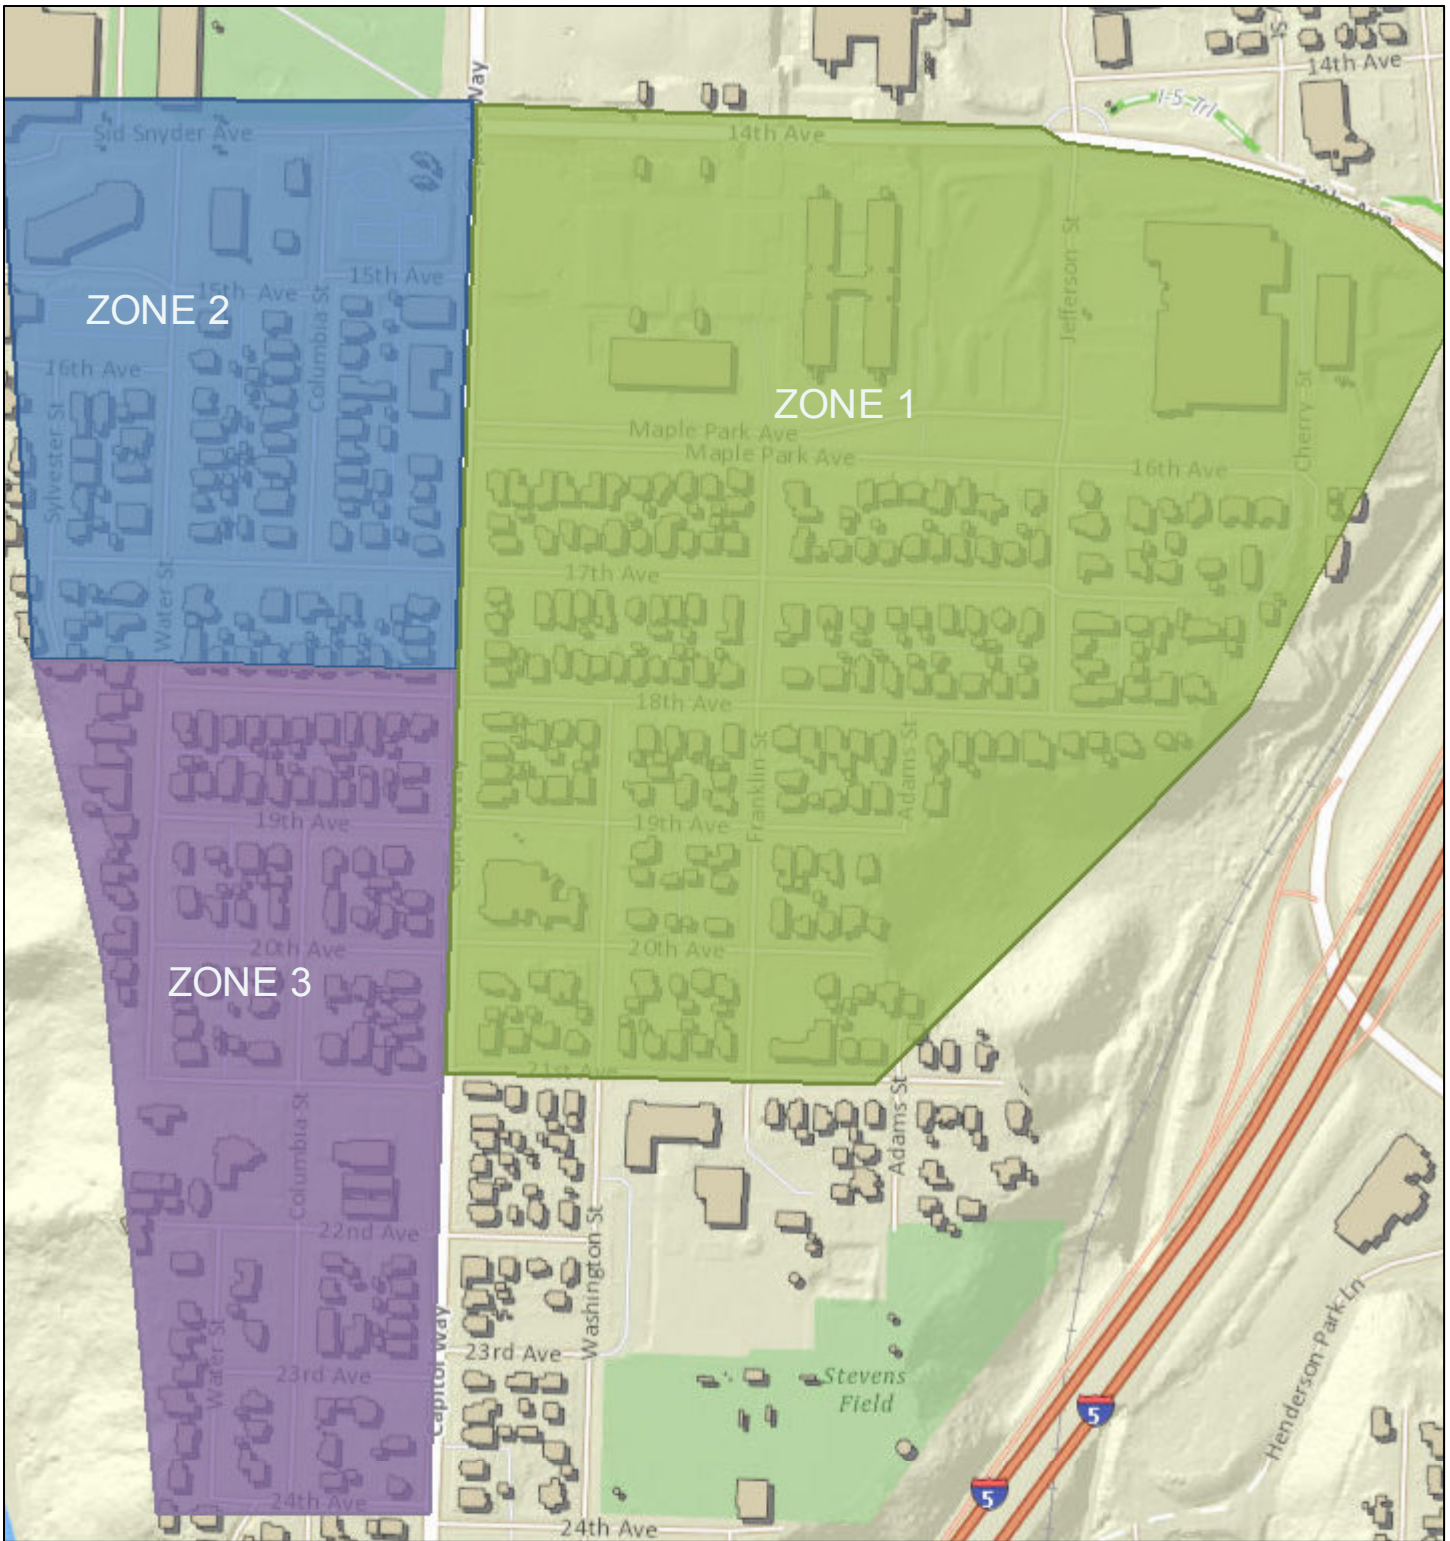

Current Parking Zones

City of Olympia, TComm911

4/3/2019 10:53:39 AM

1:4,800

Parking Zones

	1		4		8
	2		5		6
	3		7		

The City of Olympia and its personnel cannot assure the accuracy, completeness, reliability or suitability of this information for any particular purpose. The parcels, right-of-ways, utilities and structures depicted hereon are based on record information and aerial photos only. It is recommended the recipient and or user field verify all information prior to use. The use of this data for purposes other than those for which they were created may yield inaccurate or misleading results. The recipient may not assert any proprietary right to this information. The City of Olympia and its personnel neither accept or assume any liability or responsibility, whatsoever, for any activity involving this information with respect to lost profits, lost savings or any other consequential damages.

Proposed Parking Zones (1-3)

12/4/2019, 4:35:01 PM

1:4,800

The City of Olympia and its personnel cannot assure the accuracy, completeness, reliability or suitability of this information for any particular purpose. The parcels, right-of-ways, utilities and structures depicted hereon are based on record information and aerial photos only. It is recommended the recipient and/or user field verify all information prior to use. The use of this data for purposes other than those for which they were created may yield inaccurate or misleading results. The recipient may not assert any proprietary right to this information. The City of Olympia and its personnel neither accept or assume any liability or responsibility, whatsoever, for any activity involving this information with respect to lost profits, lost savings or any other consequential damages.